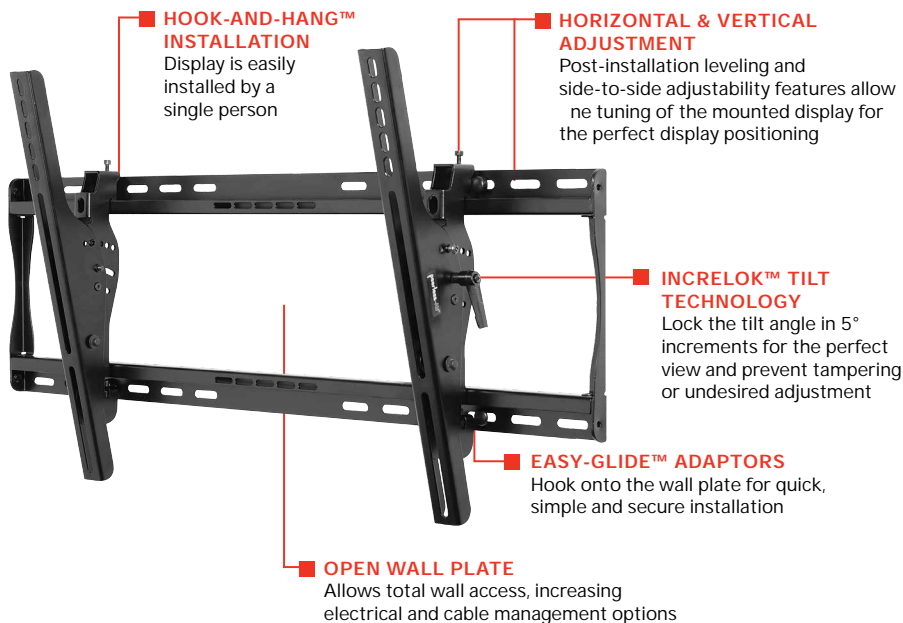

ST650(P)

Mounting Pattern
742 x 405mm
(29.21" x 15.95")

Max Load
175lb
(79kg)

SMARTMOUNT®

Universal Tilt Wall Mount

FOR 39" TO 75" DISPLAYS*

The SmartMount® Universal Tilt Wall Mount series offers the most versatile installation features and mounting options. Horizontal and vertical adjustment abilities allow for post installation leveling and side-to-side positioning, making it easier than ever to find the perfect TV position. Lock the tilt angle at installation to prevent tampering or moving with the IncreLok™ tilt technology. Security screws provided in the ST650 models deter tampering and theft. The open wall plate design offers total wall access, increasing the electrical and cable management options. The display can now simply be installed by a single person with the Hook-and-Hang™ system. The Easy-Glide™ adaptors hook onto the wall plate for an overall quick, simple and secure installation.

- Universal mounts displays with mounting patterns up to 742 x 405mm (29.21" W x 15.95" H) and accommodates up to 600 x 400mm VESA® patterns
- Adjustable 15° forward tilt and 5° backward tilt for finding the optimal viewing angle
- Easy-Grip™ ratcheting handle locks tilt angle into place
- Up to 0.25" (6mm) of vertical adjustment on each universal display adaptor bracket for post-installation leveling and height adjustment re-tuning
- Horizontal display adjustment up to 8.00" (203mm) for centering display on wall
- Includes all necessary wall and display attachment hardware
- Integrated security options available
- Design is UL listed and tested to four times stated load capacity
- For mounts requiring theft resistant hardware, installed with security tool (included), please purchase ST650
- For mounts requiring standard hardware, installed with a Philips screwdriver, please purchase ST650P