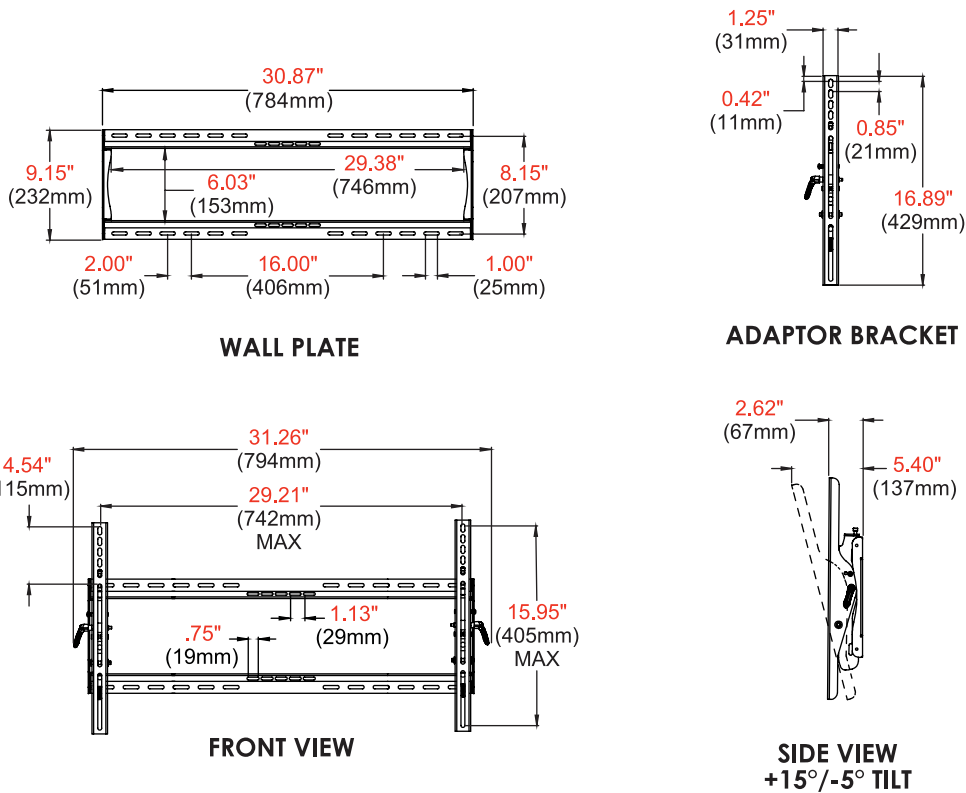

Product Specifications

	DIMENSIONS (W x H x D)	PRODUCT WEIGHT	LOAD CAPACITY	FINISH	AVAILABLE COLORS
ST650(P)	31.26" x 16.89" x 2.62"-5.40" (794 x 429 x 67-137mm)	8.15lb (3.70kg)	175lb (79kg)	Scratch Resistant Fused Epoxy	Semi-Gloss Black

Package Specifications

	PACKAGE SIZE (W x H x D)	PACKAGE SHIP WEIGHT	PACKAGE UPC CODE	PACKAGE CONTENTS	UNITS IN PACKAGE
ST650(P)	33.19" x 2.95" x 10.71" (843 x 75 x 272mm)	10.35lb (4.70kg)	ST650: 735029235941 ST650P: 735029235965	Wall Mount, Wall and Display Installation Hardware, Installation Instructions	1

Accessories

- ACC309: Video Conference Shelf
- ACC415: 4-pack Metal Stud Fastener Kit
- ACC925: Security Fasteners for V200x200 to V800x400 Mounts
- ACC-M835: Security Fast-Pack, M8x25 & M8x35
- ACC-UCM: Universal AV Component Mount
- ACC-V600X: 600mm Extension for 400mm Adaptors
- ACC-V900X: 600, 800 or 900mm Extension for 400mm Adaptors
- ACC-WMVCs: Video Conferencing Shelf
- ACSBR1: Universal Sound Bar Mounting Kit
- ESHV models: AV Wall Shelves
- IBA4-W: Easy Mount Recessed Low Voltage Cable Plate
- IBA5-W: Recessed Low Voltage Media Plate w/ Duplex Surge Protector
- IB14X9-W: 14x9" In-Wall Box
- IB14X9-AC-W: 14x9" In-Wall Box with Duplex Surge Protector
- IB14X14-W: 14x14" In-Wall Box
- IB14X14-AC-W: 14x14" In-Wall Box with Duplex Surge Protector

Architect Specifications

The SmartMount® Tilt Wall Mount shall be a Peerless-AV model ST650(P) and shall be located where indicated on the plans. Assembly and installation shall be done according to instructions provided by the manufacturer.

Visit peerless-av.com to see the complete line of AV solutions from Peerless-AV, including outdoor displays, kiosks, display mounts, projector mounts, carts/stands, and a full assortment of accessories.

Peerless-AV
2300 White Oak Circle
Aurora, IL 60502 USA
(800) 865-2112
(630) 375-5100
Fax: (800) 359-6500

Peerless-AV EMEA
Unit 3 Watford Interchange
Colonial Way, Watford
Herts, WD24 4WP
United Kingdom
+44 (0) 1923 200100
Fax: +44 (0) 1923 200101

Peerless-AV Latin America
Av. de las Industrias 413
Parque Industrial Escobedo
General Escobedo, N.L.,
México, 66062
+52 (81) 8384-8300
Fax: +52 (81) 8384-8360