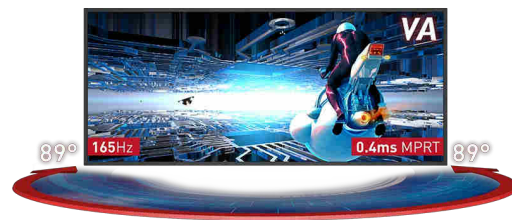

VA panel technology with 165Hz support and 0.4ms MPRT

The monitor guarantees excellent contrast ratio making all the nuances between the light and dark colours clearly visible and provides an outstanding 0.4ms Moving Picture Response Time (MPRT) with 165Hz support.