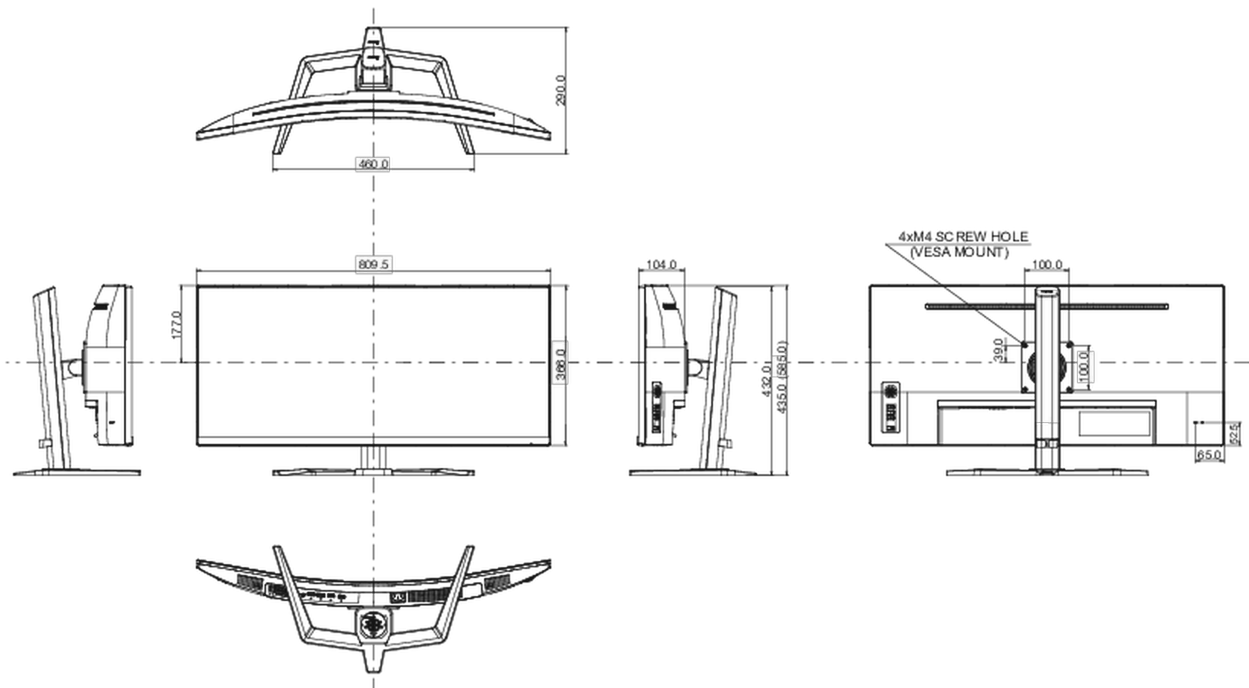

01 DISPLAY CHARACTERISTICS

Diagonal	34", 86.4cm
Panel	VA LED, matte finish
Curved	1500R
Native resolution	3440 x 1440 @165Hz (4.9 megapixel UWQHD, DisplayPort)
Aspect ratio	21:9
Panel brightness	550 cd/m ²
Static contrast	3000:1
Advanced contrast	80M:1
Response time (MPRT)	0.4ms
Viewing zone	horizontal/vertical: 178°/178°, right/left: 89°/89°, up/down: 89°/89°
Colour support	16.7mIn 8bit
Horizontal Sync	30 - 160kHz
Viewable area W x H	797.22 x 333.72mm, 31.4 x 13.1"
Pixel pitch	0.232mm
Colour	matte, black

04 MECHANICAL

Display position adjustments	height, tilt
Height adjustment	150mm
Tilt angle	23° up; 5° down
VESA mounting	100 x 100mm

05 ACCESSORIES INCLUDED

Cables	power, USB, HDMI, DP
Other	quick start guide, safety guide

08 DIMENSIONS / WEIGHT

Product dimensions W x H x D	809.5 x 435 (585) x 290mm
Box dimensions W x H x D	900 x 480 x 236mm
Weight (without box)	12.4kg
Weight (without stand)	9.4kg
EAN code	4948570121427

All trademarks and registered trademarks acknowledged. E & O E. Specification subject to change without notice. All LCD's comply with ISO-9241-307:2008 in connection with pixel defects.