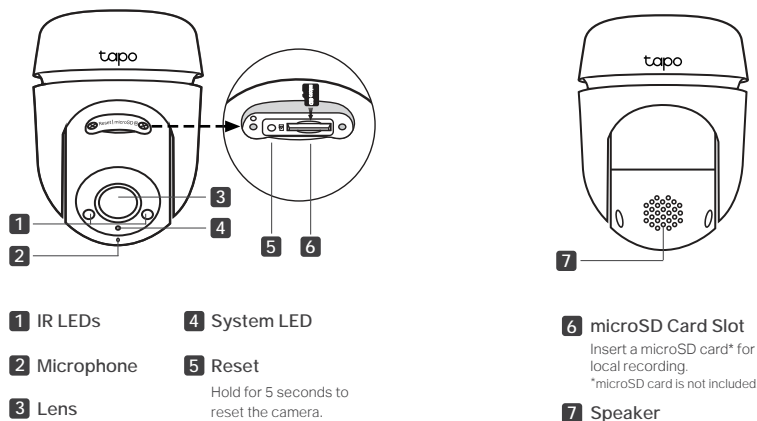

Physical Privacy Mode

Maintains your privacy with the lens physically blocked by the housing.

// Specifications

Camera

- Image Sensor: 1/3"
- Resolution: 1080 Full HD (1920× 1080 px)
- Night Vision: 850 nm IR LED up to 98 ft/30m
- Lens: F/NO: 2.0±10%; Focal Length: 3.89mm±5%
- View Range: 360° horizontal and 130° vertical

Audio

- Audio Communication: 2-way audio
- Audio Input & Output: Built-in microphone and speaker

Video

- Video Compression: H.264
- Frame Rate: 15fps
- Video Streaming: 1080p

Activity Notifications

- Input Trigger:
Motion detection, Person detection
- Output Notification: Notification,
Snapshot(Tapo care),Clips(Tapo care).

// Specifications

Hardware

- Button: RESET button
- Indicator LED: System LED
- Adapter Input: 100-240V, 50/60Hz
- Adapter Output: 12.0V/1.0A
- External Storage: microSD card slot (Supports up to 512 GB)
- Dimensions (W x D x H): 4.9 x 4.8 x 3.5 in. (123.8 x 123 x 90 mm)