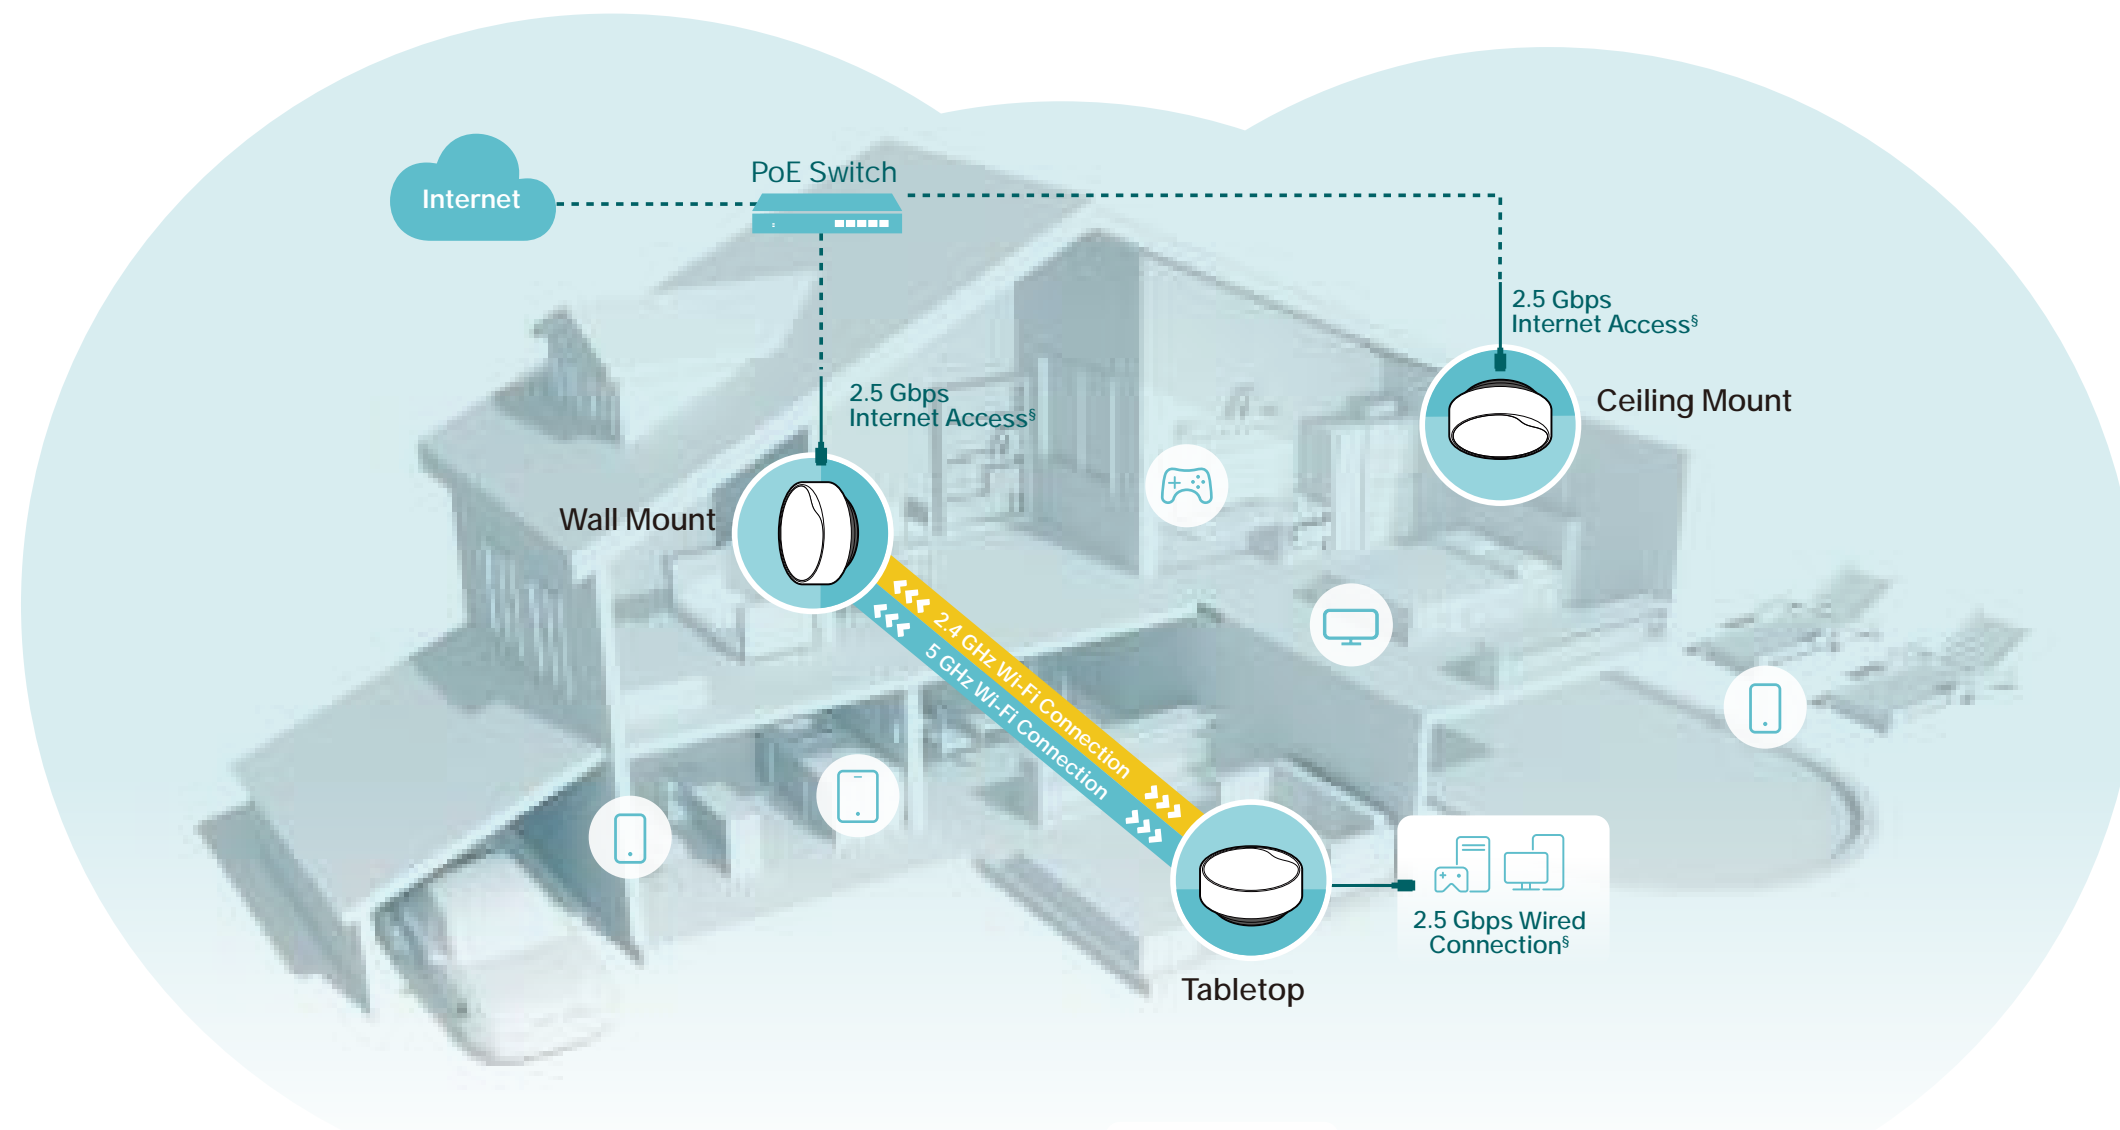

decoTM | AX3000 Whole Home Mesh
Wi-Fi 6 System with PoE

Multi-Scenario PoE Mesh Wi-Fi

Ceiling Mount

Wall Mount

Tabletop

Deco X50-PoE

Highlights

Multi-Scenario PoE Mesh Wi-Fi

Flexible in Every Way

Deco X50-PoE lets you install, power, and access the internet exactly as you need. Place it on a tabletop or install it on a ceiling or wall with our adaptive accessories.

Multiple Installation Options

PoE/DC Power Supply

Wired and Wireless Backhaul

Supports Router/AP Mode

Seamless AI-Driven Mesh

Deco Mesh forms a unified network with built-in AI-Roaming technology creating the ideal Wi-Fi solution for your home. Walk to any room and enjoy seamless streaming at the fastest possible speeds.†

Note: HomeShield includes the Free Basic Plan. Fees apply for the Pro Plan. Visit <https://www.tp-link/homeshield> for more information.

Easy Setup by Deco App

Easily set up Decos and find the ideal spot to place each unit