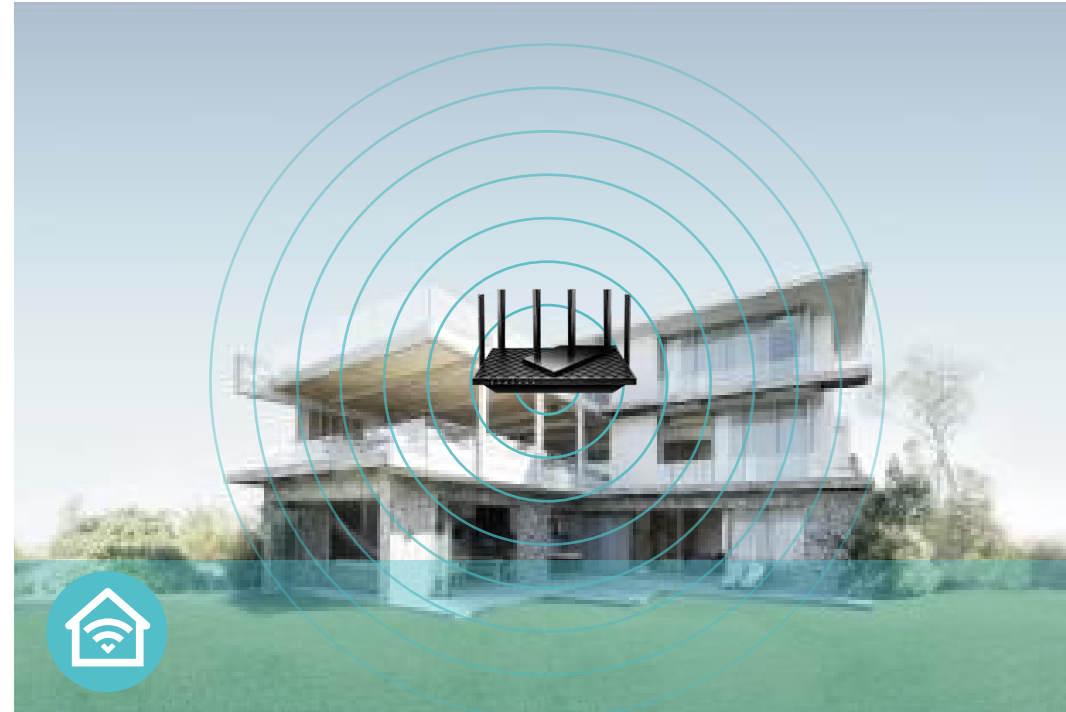

## Multi-Gig Internet Connections

A 2.5 Gbps port and 1 Gbps port make full use of gigabit speeds from your local ISP. Break through the 1G bottleneck and drive your devices to peak performance. WAN/LAN support gives you remarkable flexibility to tailor both ports to fit your network's needs.

## Wi-Fi Range

- **Ultimate Range Wi-Fi** – Six high-gain external antennas deliver a Wi-Fi signal to every corner of your home, making all of your connections more efficient and stable
- **Beamforming Technology** – Concentrates Wi-Fi signals towards individual devices to ensure stronger connections
- **Seamless OneMesh network** – Transfer between signals without any drops or lag and manage your whole network using a centralized panel