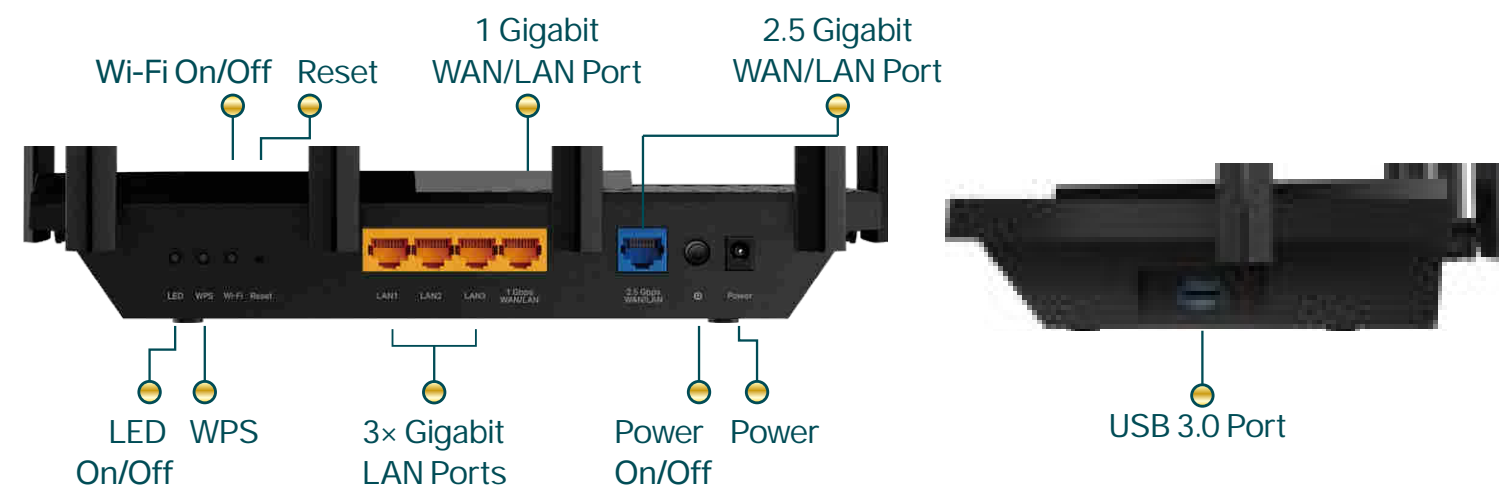

Specifications

Wireless

- Standards: IEEE 802.11ax/ac/n/a 5 GHz, IEEE 802.11ax/n/b/g 2.4 GHz
- WiFi Speeds: 5 GHz: 4804 Mbps (802.11ax, HE160), 2.4 GHz: 574 Mbps (802.11ax)
- WiFi Range: 6× Fixed High-Performance Antennas, Beamforming, High-Power FEM, 4T4R
- WiFi Capacity: Dual-Band, 4×4 MU-MIMO, OFDMA, Airtime Fairness, DFS, 6 Streams
- Working Modes: Router Mode, Access Point Mode

Hardware

- Processor: 1 GHz Dual Core CPU
- Ethernet Ports: 1× 2.5 Gigabit WAN/LAN Port, 1× 1 Gigabit WAN/LAN Port, 3× Gigabit LAN Ports
- USB Support: 1× USB 3.0 Port
- Buttons: LED On/Off Button, WPS Button, Wi-Fi On/Off Button, Reset Button, Power On/Off Button

Security

- WiFi Encryption: WPA, WPA2, WPA3, WPA/WPA2-Enterprise (802.1x)
- Network Security: SPI Firewall, Access Control, IP & MAC Binding, Application Layer Gateway, HomeShield Security
- Guest Network: 1× 5 GHz Guest Network, 1× 2.4 GHz Guest Network
- VPN Server: OpenVPN, PPTP, L2TP
- VPN Client: OpenVPN, PPTP, L2TP

Software

- Protocols: IPv4, IPv6
- Service Kits: HomeShield
- OneMesh: Supported
- Parental Controls: HomeShield Parental Controls
- WAN Types: Dynamic IP, Static IP, PPPoE, PPTP, L2TP
- Quality of Service: QoS by Device
- Cloud Service: Auto Firmware Upgrade, TP-Link ID, DDNS
- NAT Forwarding: Port Forwarding, Port Triggering, DMZ, UPnP, Virtual Server
- DDNS: TP-Link, NO-IP, DynDNS