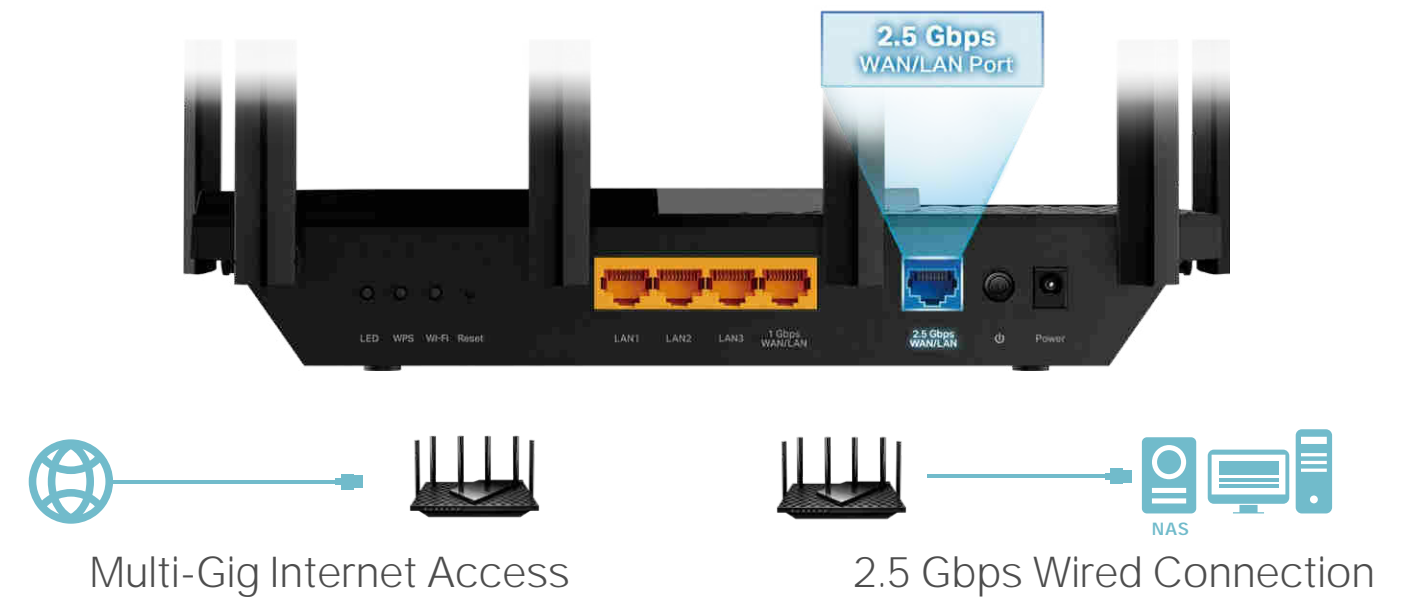

## Flexible Whole-Home Wi-Fi

Six high-performance antennas and Beamforming deliver broad coverage. Furthermore, Archer AX72Pro supports OneMesh™ to form seamless whole-home coverage, preventing drops and lag when moving between signals.

## Multi-Gig Internet Connections

A 2.5 Gbps port and 1 Gbps port make full use of gigabit speeds from your local ISP. Break through the 1G bottleneck and drive your devices to peak performance. WAN/LAN support gives you remarkable flexibility to tailor both ports to fit your network's needs.