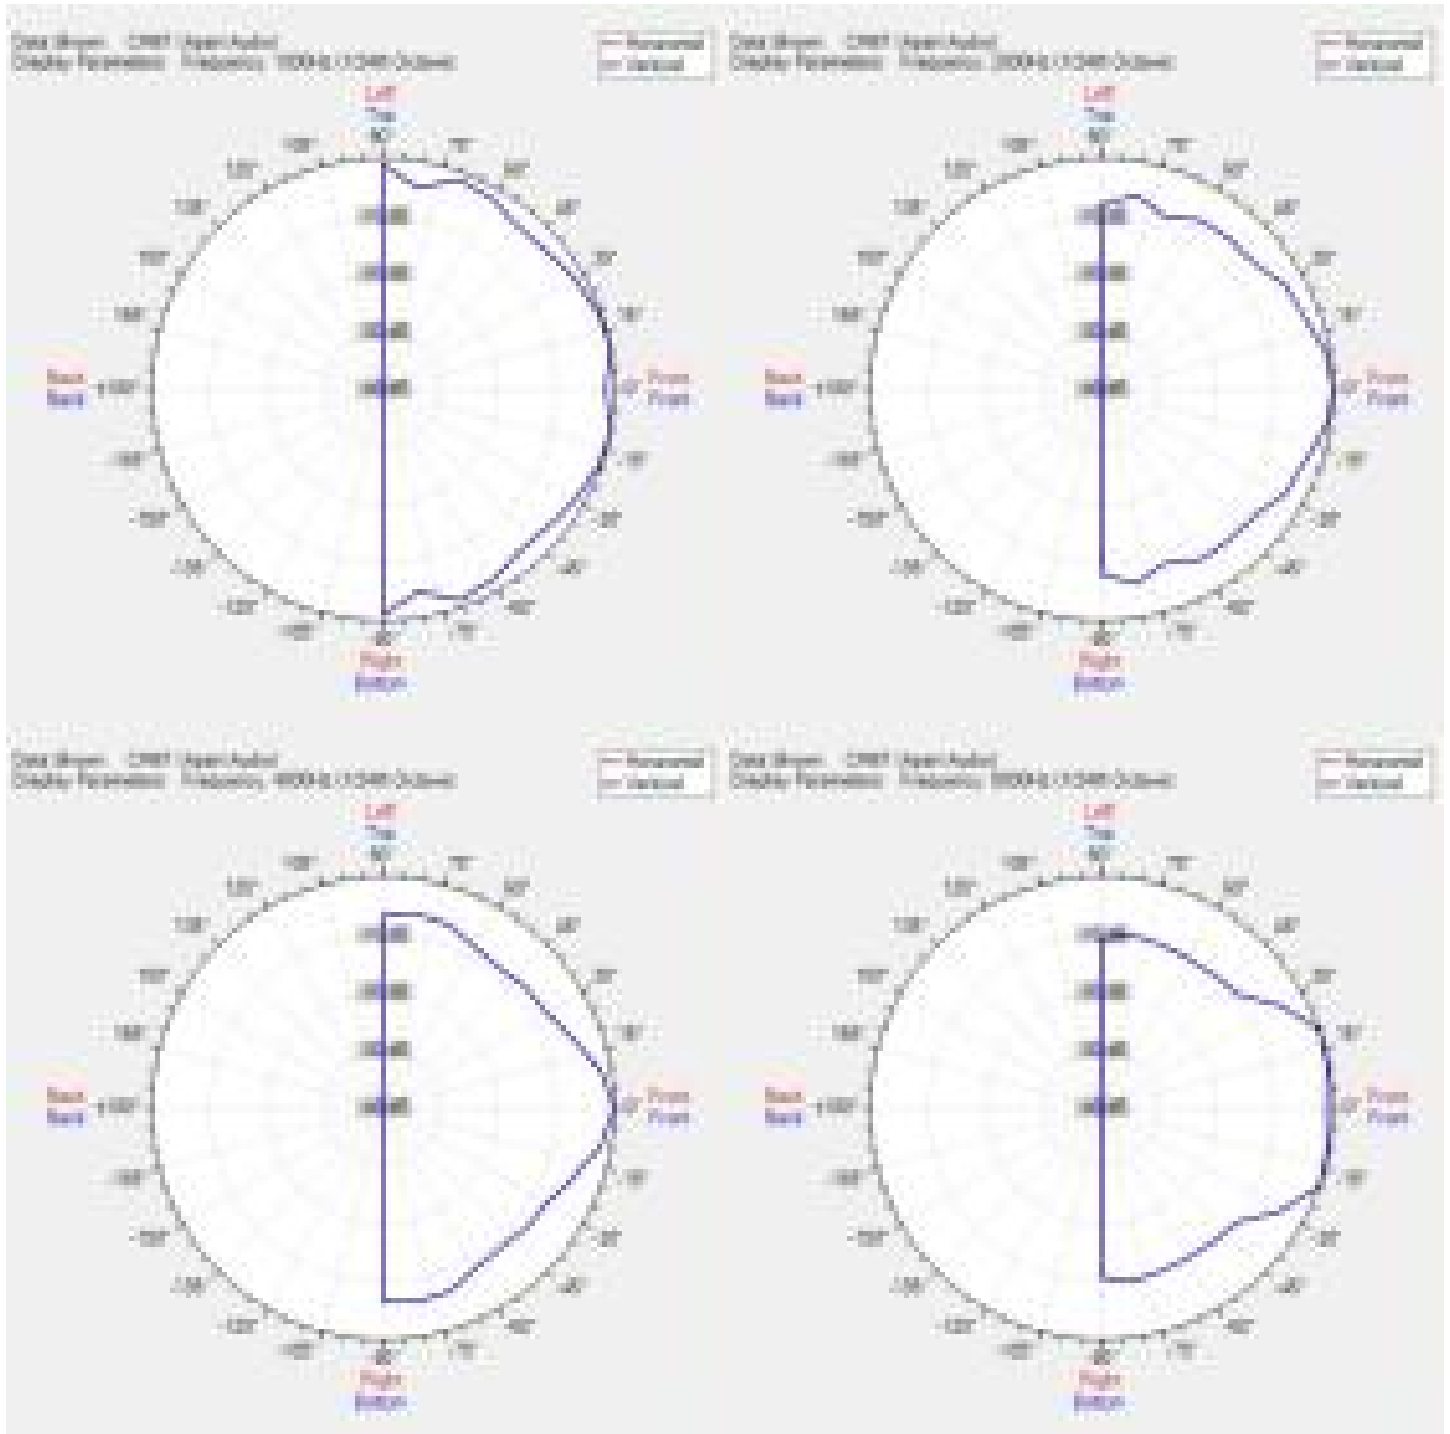

POLAR PLOTS