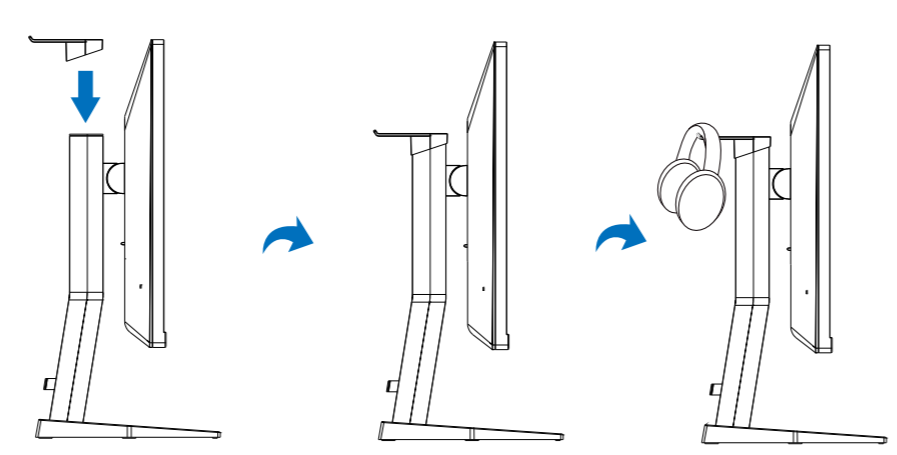

Earphone-Hang