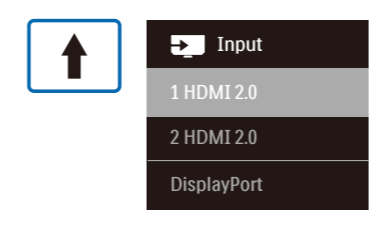

4

Register your product and get support at www.philips.com/support

Specifications are subject to change without notice.

HDMI
The terms HDMI, HDMI High-Definition Multimedia Interface, HDMI Trade Dress and the HDMI Logos are trademarks or registered trademarks of HDMI Licensing Administrator, Inc.

www.evnia.philips

Energy Labelling

27M1C3200VL

Printed in China

Q41G27M1813678

EVNIA

Quick start

27M1C3200VL

Register your product and get support at www.philips.com/welcome

PHILIPS

Contents

*Earphone-Hang

Power

*DP

*HDMI

*Different according to region
Display design may differ from that illustrated

1

▲ CAUTION: Place the monitor face down on a smooth surface. Pay attention not to scratch or damage the screen.

2

Earphone-Hang

3

Game Setting	Adaptive Sync	On
	MPRT Level	Off
LowBlue Mode	MPRT Level	0
	Crosshair	Off
Input	Low Input Lag	On
	SmartResponse	Off
Picture	SmartFrame	Off
SmartSize		
Audio		

Game Setting	Adaptive Sync	On
	MPRT Level	Off
LowBlue Mode	MPRT Level	0
	Crosshair	Off
Input	Low Input Lag	On
	SmartResponse	Off
Picture	SmartFrame	Off
SmartSize		
Audio		

Game Setting	Adaptive Sync	On
	MPRT Level	Off
LowBlue Mode	MPRT Level	0
	Crosshair	Off
Input	Low Input Lag	On
	SmartResponse	Off
Picture	SmartFrame	Off
SmartSize		
Audio		

Game Setting	Adaptive Sync	On
	MPRT Level	Off
LowBlue Mode	MPRT Level	0
	Crosshair	Off
Input	Low Input Lag	On
	SmartResponse	Off
Picture	SmartFrame	Off
SmartSize		
Audio