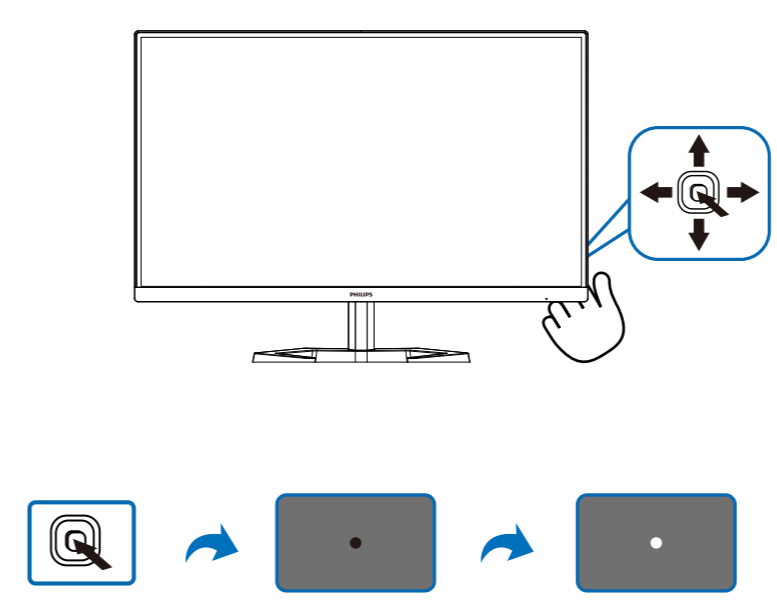

4

Register your product and get support at www.philips.com/support

Specifications are subject to change without notice.

HDMI
The terms HDMI, HDMI High-Definition Multimedia Interface, HDMI Trade Dress and the HDMI Logos are trademarks or registered trademarks of HDMI Licensing Administrator, Inc.

www.evnia.philips

Energy Labelling

27M1C3200VL

Printed in China

Q41G27M1813678

EVNIA

Quick start

27M1C3200VL

Register your product and get support at www.philips.com/welcome

PHILIPS

Contents

*Earphone-Hang

Power

*DP

*HDMI

*Different according to region
Display design may differ from that illustrated

1

▲ CAUTION: Place the monitor face down on a smooth surface. Pay attention not to scratch or damage the screen.

2

Earphone-Hang

3

Game Setting	Adaptive Sync	On
	MPRT Level	Off
LowBlue Mode	MPRT Level	0
	Crosshair	Off
Input	Low Input Lag	On
	SmartResponse	Off
Picture	SmartFrame	Off
SmartSize		
Audio		

Game Setting	Adaptive Sync	On
	MPRT Level	Off
LowBlue Mode	MPRT Level	0
	Crosshair	Off
Input	Low Input Lag	On
	SmartResponse	Off
Picture	SmartFrame	Off
SmartSize		
Audio		

Game Setting	Adaptive Sync	On
	MPRT Level	Off
LowBlue Mode	MPRT Level	0
	Crosshair	Off
Input	Low Input Lag	On
	SmartResponse	Off
Picture	SmartFrame	Off
SmartSize		
Audio		

Game Setting	Adaptive Sync	On
	MPRT Level	Off
LowBlue Mode	MPRT Level	0
	Crosshair	Off
Input	Low Input Lag	On
	SmartResponse	Off
Picture	SmartFrame	Off
SmartSize		
Audio