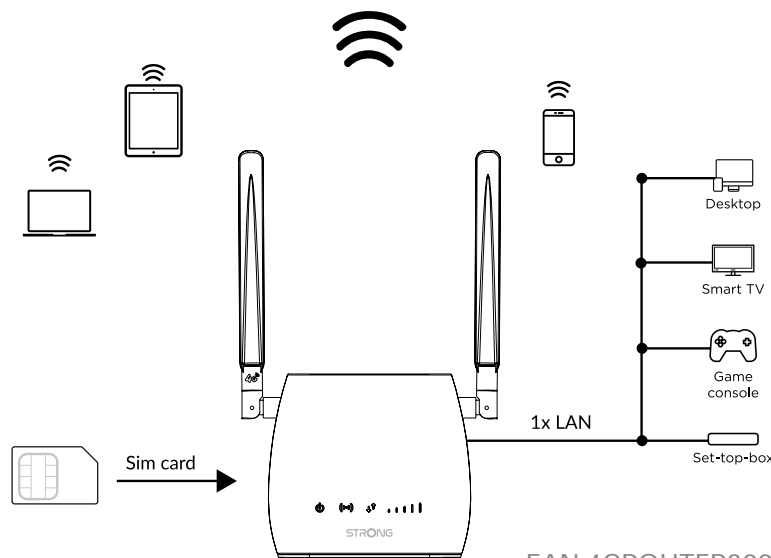

Hardware

Ethernet Port	1x 10/100M LAN port (Auto MDI/MDIX)
Buttons	WPS, Reset, Wi-Fi, Power
LEDs	Power, Wi-Fi, Internet, 4G LTE Signal Level, Ethernet
Power	External power supply, 12 V/1 A DC
Standards	IEEE 802.11n/g/b, IEEE 802.3, IEEE 802.3u

Software

Internet Protocol	IPv4/IPv6 Dual stack
Operation Modes	3G/4G Router, Wireless Router
DHCP	Server, Client
Port Forwarding	Yes
SIP ALG	Yes
Dynamic DNS	Dyndns, No-ip
Firewall Security	Port Filtering, Port Mapping, Port Forwarding, URL Filtering, DMZ, Rate Limiting
Management	Data Plan Management, Data Usage Statistics, Web UI Access, Ping & Trace Network Tools, Config Backup

Other specifications

Certification	CE
Package Contents	1x 4G Router 300M 1x RJ45 Ethernet Cable 1x External Power Supply 1x Quick Installation Guide 1x Nano SIM Card Adapter* 1x Micro SIM Card Adapter*
System Requirements	Windows 7, 8, 8.1, 10, Mac OS X, Linux, Internet Browser

Environment

Operating Temperature:	0 °C ~ +60 °C
Storage Temperature:	-20 °C ~ +85 °C
Operating Humidity:	5%~95% non-condensing
Storage Humidity:	5%~95% non-condensing
Dimensions in mm:	155 x 155 x 45
Weight in kg:	0.31

*SIM card not included

EAN 4GROUTER300MUK: 9120072373640
PCB: 20 pcs