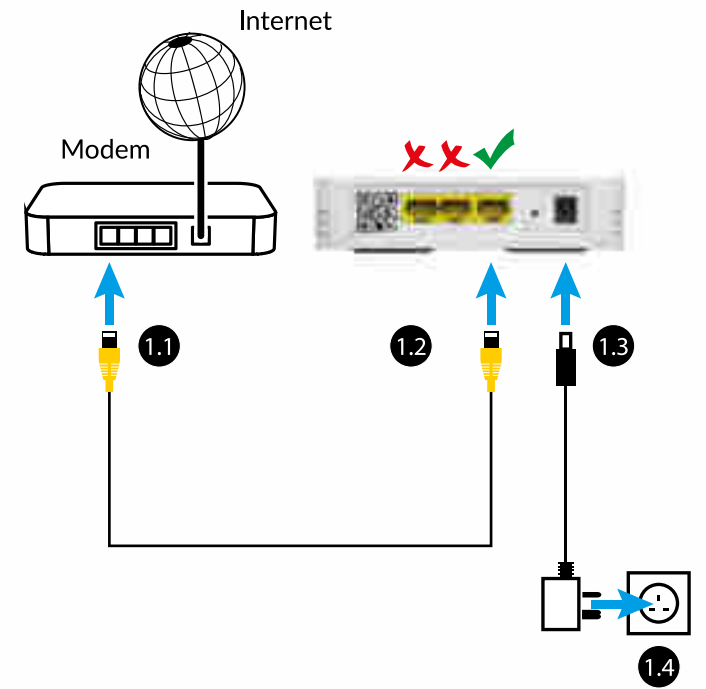

STRONG

1200 Mbit/s

ATRIA

WI-FI MESH HOME KIT 1200

Performant • Reliable • Anywhere

Installation Instructions

1

2