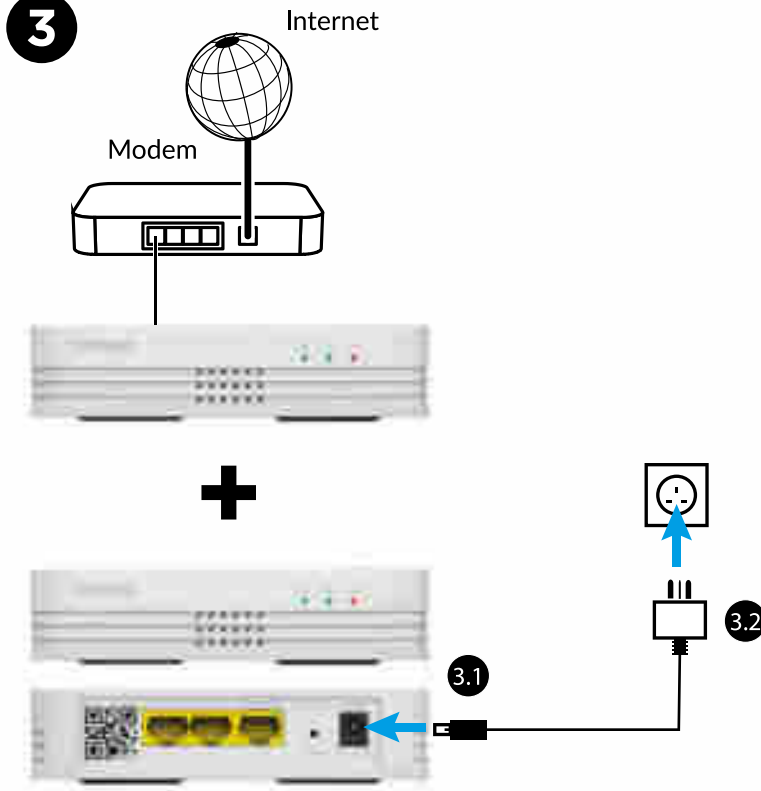

STRONG

1200 Mbit/s

ATRIA

WI-FI MESH HOME KIT 1200

Performant • Reliable • Anywhere

Installation Instructions

1

2

3