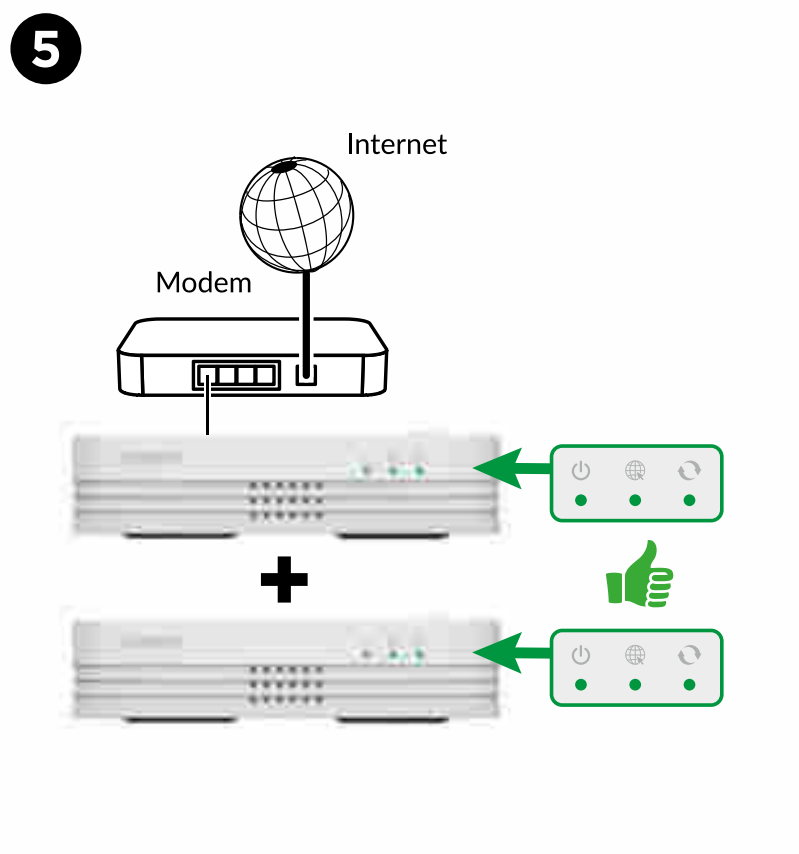

4

5

ATRIA Mesh App

SERVICE CENTER

GB support_uk@strong.tv
0800 464 7919

Frequently Asked Questions

Supplied by Strong Austria
Represented by Caldero Holdings Ltd.
Concordia Works
30 Sovereign Street
Leeds
LS1 4BA
UK
Email : support_uk@strong.tv

Wi-Fi is a registered trademark of Wi-Fi Alliance®
© STRONG 2021. All rights reserved

July 27, 2021 5:17 pm