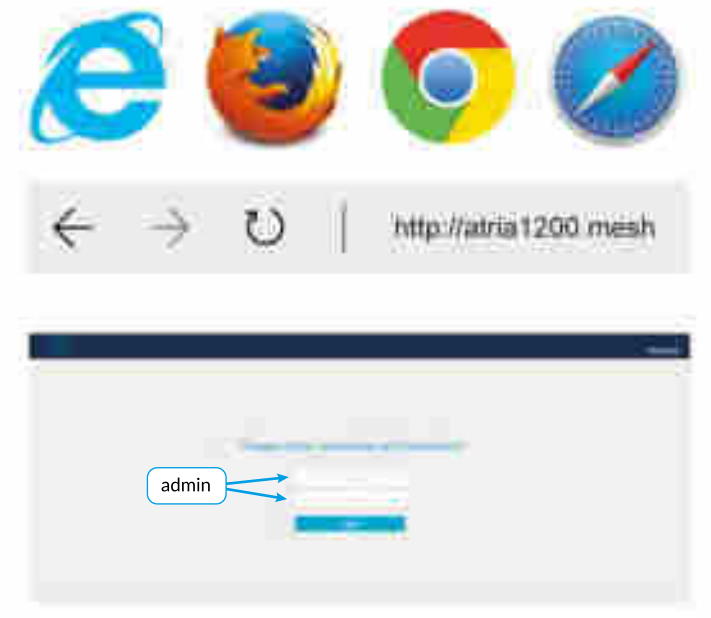

4

5

ATRIA Mesh App

SERVICE CENTER

GB support_uk@strong.tv
0800 464 7919

Frequently Asked Questions

Supplied by Strong Austria
Represented by Caldero Holdings Ltd.
Concordia Works
30 Sovereign Street
Leeds
LS1 4BA
UK
Email : support_uk@strong.tv

Wi-Fi is a registered trademark of Wi-Fi Alliance®
© STRONG 2021. All rights reserved

July 27, 2021 5:17 pm