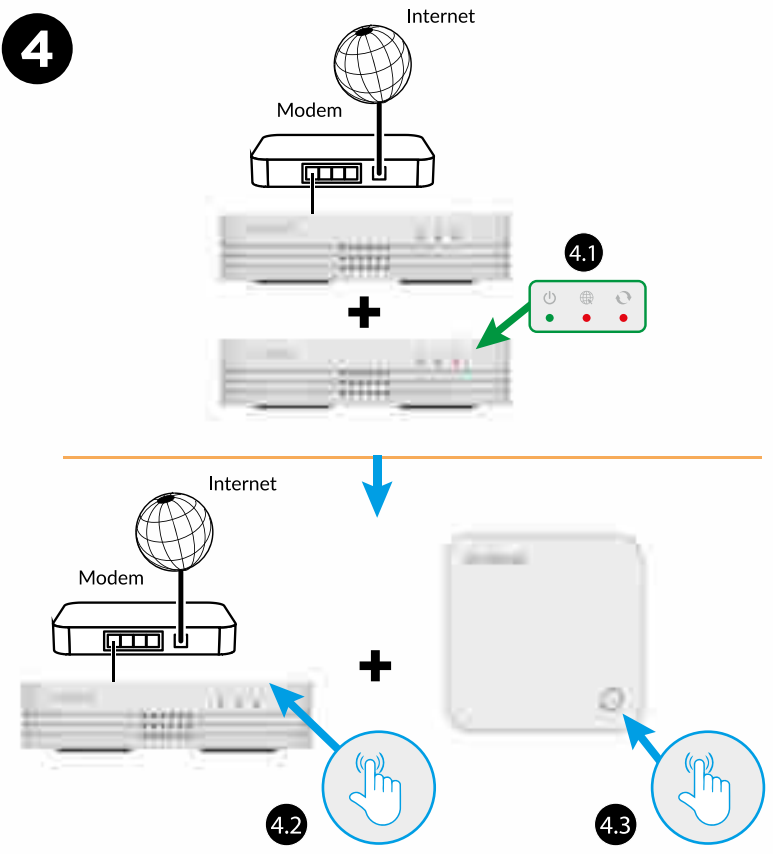

4

5

ATRIA Mesh App

SERVICE CENTER

GB support_uk@strong.tv
0800 464 7919

Frequently Asked Questions

Supplied by Strong Austria
Represented by Caldero Holdings Ltd.
Concordia Works
30 Sovereign Street
Leeds
LS1 4BA
UK
Email : support_uk@strong.tv

Wi-Fi is a registered trademark of Wi-Fi Alliance®
© STRONG 2021. All rights reserved

July 27, 2021 5:17 pm