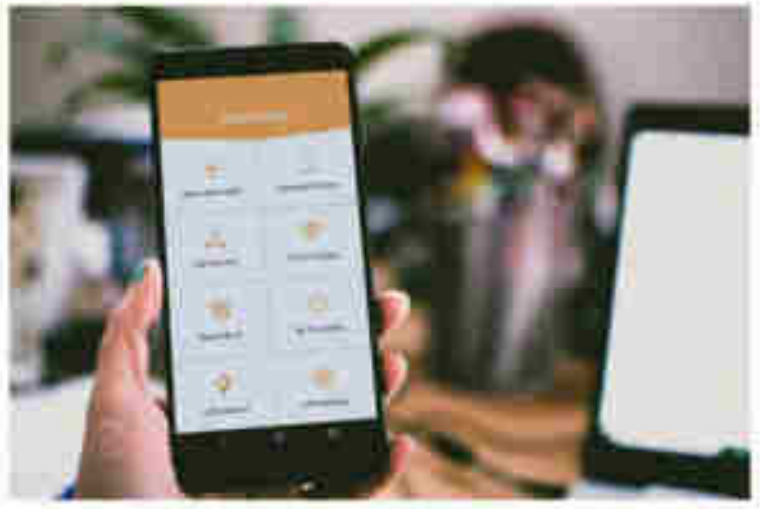

ATRIA Mesh App

SERVICE CENTER

GB support_uk@strong.tv
0800 464 7919

Frequently Asked Questions

Supplied by Strong Austria
Represented by Caldero Holdings Ltd.
Concordia Works
30 Sovereign Street
Leeds
LS1 4BA
UK
Email : support_uk@strong.tv

Wi-Fi is a registered trademark of Wi-Fi Alliance®
© STRONG 2021. All rights reserved

July 27, 2021 5:17 pm