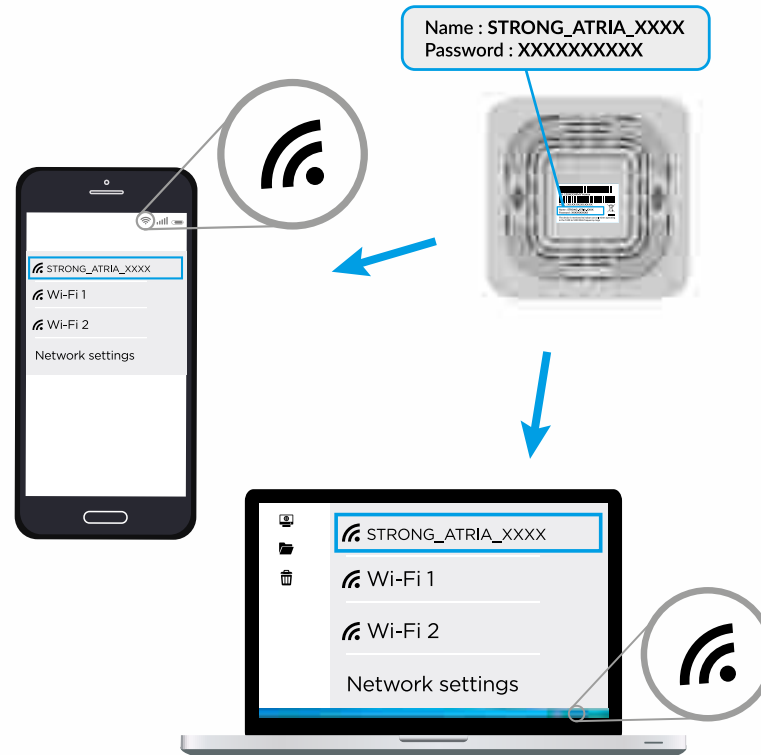

STRONG

1200 Mbit/s

ATRIA

WI-FI MESH HOME KIT 1200

Performant • Reliable • Anywhere

Installation Instructions

1

2