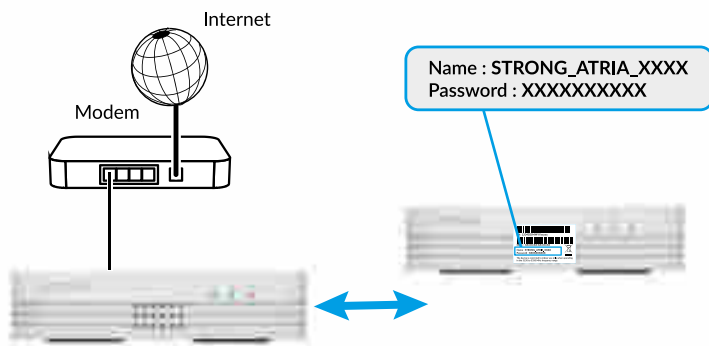

STRONG

1200 Mbit/s

ATRIA

WI-FI MESH HOME KIT 1200

Performant • Reliable • Anywhere

Installation Instructions

1

2