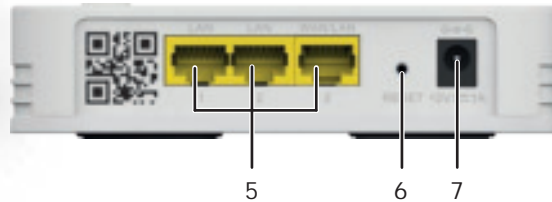

5 6 7

1. Power LED
2. WAN LED
3. Pairing LED
4. Connect & Secure (WPS) button
5. 3x Gigabit LAN/WAN Ethernet ports
6. Reset button
7. Power supply connector

Wi-Fi

Frequency	2.4 GHz and 5 GHz concurrent
Standards	IEEE 802.11ac/n/g/b/a, IEEE 802.11d, IEEE 802.11h, IEEE 802.11e, IEEE 802.11i
Signal Rate	5 GHz: Up to 867 Mbit/s 2.4 GHz: Up to 300 Mbit/s
Security	WPA/WPA-PSK & WPA2/WPA2-PSK
Antenna	4x internal antennas
Transmit Power	Europe: <20 dBm (2.4 GHz), <23 dBm (5 GHz)
Supported Channels	5 GHz: 36, 40, 44, 48, 52, 56, 60, 64, 100, 104, 108, 112 2.4 GHz: 1, 2, 3, 4, 5, 6, 7, 8, 9, 10, 11, 12, 13

Mesh technology

Easy MESH Support (MAP R1)	Automatically Organized Network
	Auto Configuration
	Seamless Roaming
	Auto MESH Routing
	User Load Balancing
	Auto Healing (Redundancy and Fail-over)
	Intelligent roaming (Band/Channel Steering)
Multiple access point architecture (up to 6x Mesh Extender 1200)	
Only one Wi-Fi name all over the house (configuration sharing)	

Hardware

Main Chipset	RTL8197FS
Wi-Fi Chipset	RTL8812FR for 5GHz
Ethernet Ports	3x 10/100/1000M WAN/LAN ports (Auto MDI/MDIX)
Button	Connect & Secure (WPS), Reset
LEDs	Power, WAN, Pairing
Power	External power supply, 12 V/1 A DC
Standards	IEEE 802.3, IEEE 802.3u, IEEE 802.3ab

Other specifications

Certification	CE
Power consumption per unit	< 6W
Package contents	2x Mesh Extender 1200 2x Power Supply Units (12 V/1 A DC) 1x CAT5E Ethernet Cable 1x Installation Instructions, Warranty Card
System Requirements	Internet Browser
Environment	Operating temperature: 0° C~+45° C Storage temperature: -20° C~+70° C Operating humidity: 10%~95% non-condensing Storage humidity: 10%~95% non-condensing
Dimensions (WxDxH) per unit	130*130*30 mm
Weight per unit	~220 g

Software

Basic Network	DHCP, DNS, IGMP v1/v2, NAT, IPV4/V6, WDS, WPS, WMM
Management	Web User Interface, Time Settings, Configuration Backup/Restore, Firmware Upgrade, System Log
Internet Protocol	IPV4/V6
STRONG Mesh app	Android and iOS downloadable app to manage the Wi-Fi Mesh network