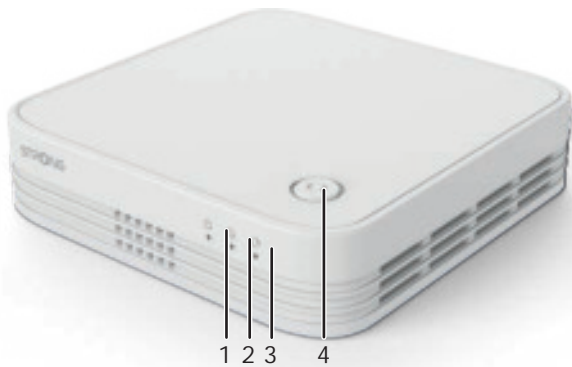

Wi-Fi Mesh Home Kit 1200 UK

1 2 3 4