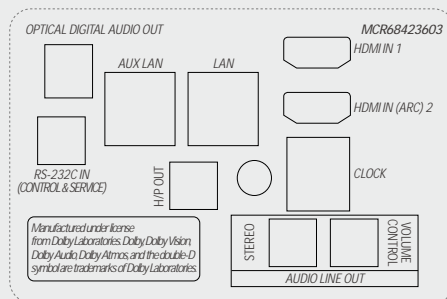

UR762H9ZC

75"

Rear

65" / 55" / 50" / 43"

Rear

Side

* Jack Panels may differ from the above image, so please contact LG sales team to verify before ordering.

Download
LG C-Display+
Mobile App
Google Play Store