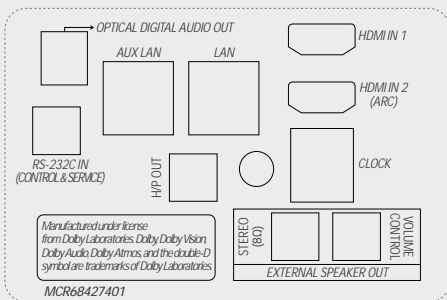

CONNECTIVITY

UR762H0ZC

75"

Rear