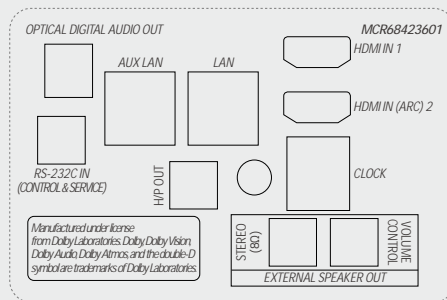

* All images are for illustrative purposes only

CONNECTIVITY

UR762H0ZC

75"

Rear

65" / 55" / 50" / 43"

Rear

Side

UR762H9ZC

75"

Rear

65" / 55" / 50" / 43"

Rear

Side

* Jack Panels may differ from the above image, so please contact LG sales team to verify before ordering.

Download
LG C-Display+
Mobile App
Google Play Store