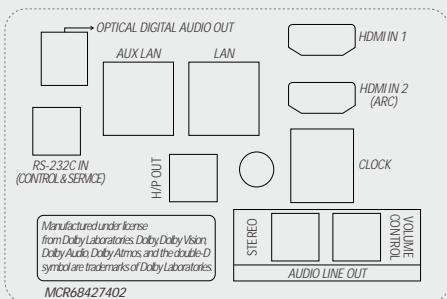

* All images are for illustrative purposes only

CONNECTIVITY

UR762H0ZC

75"

Rear

65" / 55" / 50" / 43"

Rear

Side

UR762H9ZC

75"

Rear

65" / 55" / 50" / 43"

Rear

Side

* Jack Panels may differ from the above image, so please contact LG sales team to verify before ordering.

Download
LG C-Display+
Mobile App
Google Play Store