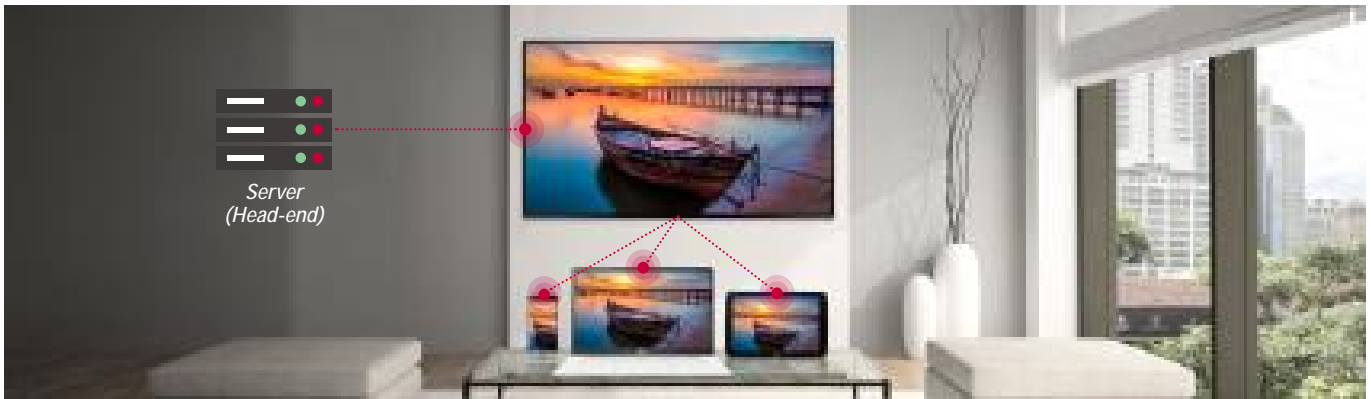

Pro:Centric Direct

The hotel content management solution Pro:Centric Direct offers easy and simple editing tools, making it easy to perform service and IP network-based remote management with a single click. The Pro:Centric Direct solution enables users to edit their interface easily by providing customized interface and efficiently manages all TVs in the room. The latest PCD version provides IoT-based in-room control. These IoT will be your starting point to prepare for the hotel rooms of next generation through artificial intelligence.

* Some features may not be supported based on PCD versions.

Slim Bezel That Makes TV a Sophisticated Objet

UR762H series with a slim bezel is designed to blend into any interior and delivers an immersive viewing experience without any interruption.