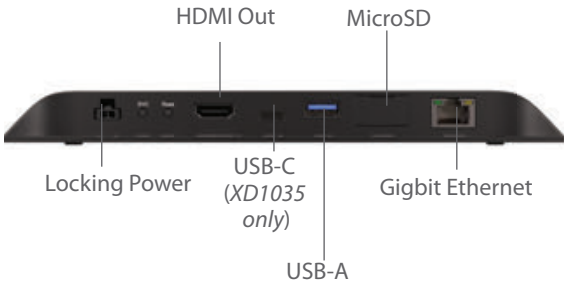

XD235

Standard I/O Package

Front View

XD1035

Expanded I/O Package

Back View

SPECIFICATIONS

MODEL	XD235 Standard I/O	XD1035 Expanded I/O
VIDEO & HTML5 ENGINES		
4K60p video decoding	X (10-bit)	X (10-bit)
Full HD video decoding	X	X
Single HD video rotation	X	X
HDR10 and HLG	X	X
Full HD images & graphics	X	X
Supports customizable display resolutions with unique aspect ratios	X	X
HTML5 performance level	Enterprise Performance Powers challenging 2D Web GL motion graphics in Full HD with multi-touch interactions	
MEDIA FORMATS		
4K Video codecs: H.265 at 60p and h.264 at 30p	X	X
4K Video Containers: .ts, .mov, .mp4, .mkv	X	X
Full HD Video Codecs: H.265, H.264(MPEG-4, Part 10), MPEG-2	X	X
Full HD Video Containers: .ts, .mpg, .vob, .mov, .mp4, .m2ts	X	X
Images: BMP, JPEG, PNG	X	X
Audio: MP2, MP3, AAC and WAV (AC3 is passed through)	X	X
HTML5: .html, Chromium-based, CSS, JavaScript, WebGL	X	X
HARDWARE INTERFACES		
HDMI™ Output 2.0a	1	1
USB Type C port: supports high-speed host mode & provides 5V/1A power to peripheral devices		1
USB Type A port: provides 5V/1A power to peripheral devices		1
12-pin Phoenix GPIO port with 8 bi-directional GPIOs	X	X
3.5mm RS-232 Serial Port		X
3.5mm IR In/Out	X	X
3.5mm Audio Out (analog & SPDIF digital)	X	X
Gigabit Ethernet with PoE+ (Power over Ethernet)	X	X