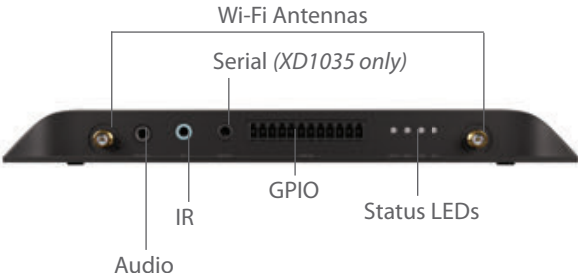

BRIGHTSIGN XD5

DESIGNED FOR HTML ANIMATIONS

BrightSign XD5 supports the demands of modern digital signage which relies heavily on HTML5 content and motion graphics. It is specifically designed to power challenging 2D Web GL motion graphics in Full HD with speedy load times, smooth animations, and responsive interactions. Multi-touch interactions including pinch, zoom and swipe are supported for unique and engaging experiences. Real-time transformation of motion graphics linked to live data feeds always keeps your signage up to date. Power Over Ethernet (PoE+), self-encrypting SSD storage and a thin enclosure simplifies and safeguards deployments like never before. With BrightSign XD5, you get powerful HTML5 performance optimized for HD motion graphics, high-quality 4K video, simplified installations, and secure storage with room to grow.

FEATURES

- Powers challenging 2D Web GL motion graphics in Full HD with speedy load times, smooth animations, and responsive interactions
- Supports multi-touch interactions with Full HD resolution graphics including pinch, zoom and swipe
- Real-time transformation of 2D motion graphics linked to live data feeds
- Plays 4K60p video with High Dynamic Range (HDR10)
- Rotates Full HD video, and performs dual HD video decoding
- Streamlines deployments with one less cable using the PoE+ Ethernet port to power the player
- Offers optional SSD storage that is secure, self-encrypting, and supports high capacities
- Expands connectivity options with 2 USB ports (Type A & C)
- Operates in tight spaces & extreme conditions with its ultra-thin design & patented aluminum enclosure
- Runs our purpose-built BrightSign OS delivering legendary reliability, security, and uptimes

XD235

Front View

XD1035