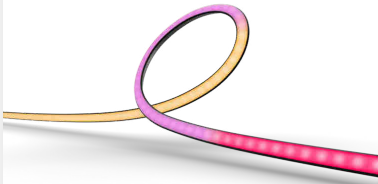

PHILIPS

Play Gradient Lightstrip for PC

LIGHTSTRIPS

Made for 24" to 27" monitors

Includes power supply and
mounts

Blends white and coloured light

Includes Hue Bridge

8719514434639

Easy smart lighting

Get a gradient of reactive, colourful light for your gaming setup. Attach the Play gradient lightstrip to the back of your 24"–27" monitor with the included mounts. Start syncing with the Hue Sync desktop app to see the action on your screen reflected in the light. Hue Bridge included.

Get a seamless gradient of rich, high-quality light. Each colour along the lightstrip flows naturally into one another, creating a unique effect.

Made for monitors

The Play gradient lightstrip mounts to the back of your single- or triple-monitor setup, bending easily around its corners.

Supercharge your surround lighting

When used with other colour-capable Philips Hue lights, you unleash the full power of surround lighting.

Easy to install

The Play gradient lightstrip comes in three sizes for single- and triple-monitor setups, and includes mounting clips, making it easy to attach to the back of your monitor.