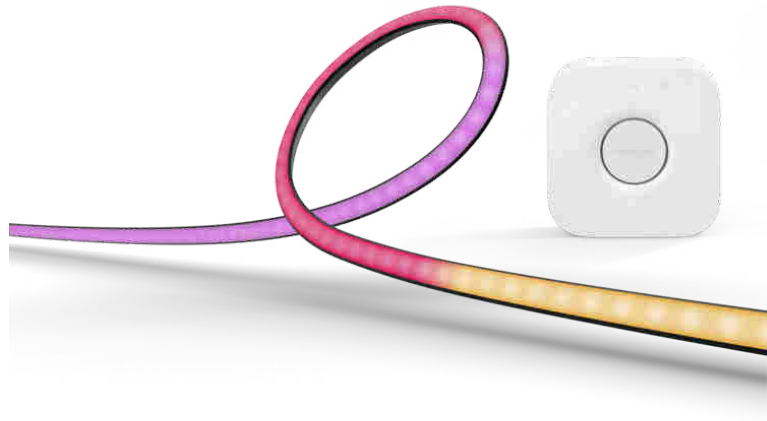

PHILIPS

Play Gradient Lightstrip for PC

LIGHTSTRIPS

Made for 24" to 27" monitors

Includes power supply and
mounts

Blends white and coloured light

Includes Hue Bridge

8719514434639

Easy smart lighting

Get a gradient of reactive, colourful light for your gaming setup. Attach the Play gradient lightstrip to the back of your 24"–27" monitor with the included mounts. Start syncing with the Hue Sync desktop app to see the action on your screen reflected in the light. Hue Bridge included.

Get a seamless gradient of rich, high-quality light. Each colour along the lightstrip flows naturally into one another, creating a unique effect.

Made for monitors

The Play gradient lightstrip mounts to the back of your single- or triple-monitor setup, bending easily around its corners.

Supercharge your surround lighting

When used with other colour-capable Philips Hue lights, you unleash the full power of surround lighting.

Easy to install

The Play gradient lightstrip comes in three sizes for single- and triple-monitor setups, and includes mounting clips, making it easy to attach to the back of your monitor.