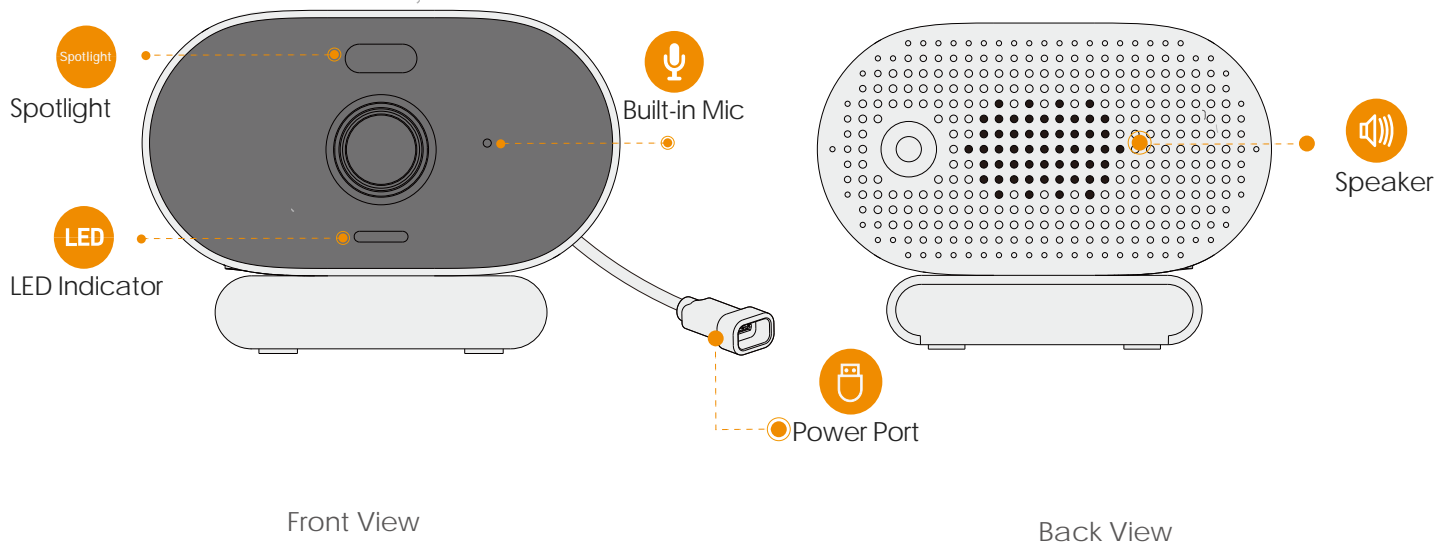

Specifications

Camera

1/2.8" 2Megapixel Progressive CMOS
2MP(1920 x 1080)
Night Vision: 20m(66ft) IR Distance
2.8mm Fixed Lens
Field of View : 97° (H), 52° (V), 114° (D)

Video & Audio

Video Compression : H.265/H.264
Up to 25/30fps Frame Rate
8x Digital Zoom
Two-way Audio

Notice Management

Motion Detection
Human Detection
Configurable Region
Abnormal Sound Alarm

Network

Wi-Fi:IEEE802.11b/g/n,50m Open Field
Imou App: iOS, Android
onvif

Auxiliary Interface

Micro SD Card Slot (up to 256GB)
Built-in Mic & Speaker
Reset Button

General

DC 5V1A Power Supply
Power Consumption:< 3.5W
Working Environment:-20° C~+45° C, Less Than 95%RH
Device Dimensions: 72 x 51 x 52mm (2.83 × 2.00 × 2.04 inch)
Device Weight: 120g
CE, FCC

What's in the box

- 1x Camera
- 1x Quick Start Guide
- 1x Power Adapter
- 1x Power Cable
- 1x Screw Package
- 1x Mounting Plate
- 1x Installation Position Map