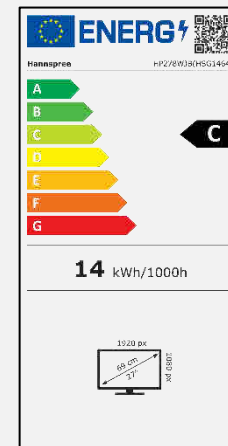

68,6 cm / 27"

Part No.: HP 278 WJB

SIZE, RESOLUTION

27" 68,6 cm
16:9 Aspect Ratio

Full HD
1920 x 1080

CONNECTIVITY, SPEAKER

DP
HDMI
VGA

Built-In
Stereo Speaker

Display Size	68,6 cm / 27" Diagonal
Panel Type	TFT – LED Backlight, AHVA Panel *
Aspect Ratio	16:9
Resolution (H x V)	1920 x 1080 Full HD
Brightness (Typ.)	300cd/m ² (Typical)
Contrast (Typ.)	1000:1 (Typical)
Contrast (Active)	10.000.000:1 (Active)
Viewing Angle L/R: U/D	178° H / 178° V (CR >10)
Response Time	5 msec (with OD)
Pixel Pitch	0,3114 (H) x 0,3114 (V) mm
Panel Surface	Anti-Glare, Haze-level 25%; Hard coating (3H)
Display Colors	16.7M Colors
Horizontal Frequency	30 – 83 kHz
Vertical Frequency	60 – 75 Hz
Max Display Frequency	1920 x 1080 @ 60Hz
Input 1	VGA D-Sub
Input 2	HDMI 1.4
Input 3 & 4	DP 1.2; Audio-In
USB	USB 3.0 HUB (1 up, 2 down)
Speakers	2W x 2, Earphone Jack
Power Consumption	On: 14W; Stand-by: 0,5W; Off: 0,3W
AC Power Range	External PSU DC: 12V – 4A Input: AC 100 ~ 240 Volt; 50 ~ 60 Hz
Product Dimensions	615 x 185 x 400,7~545,2 with stand mm (W x D x H) 615 x 59,1 x 366,3 without stand mm (W x D x H)
Packing Dimensions	668 x 118 x 178 mm (W x D x H)
Net / Gross Weight	5,5 Kg / 7,4 Kg

VESA Mounting	100 x 100 mm
Monitor Stand	Height Adjustable Stand (145 ± 5 mm range)
Tilt / Kensington Lock	-5° ~ +15° (±2°) / Yes
Pivot / Swivel	Yes 90° / Left: 45° - Right: 45°
Controls	Exit (Input) / Menu (Enter) / ▲ (Bri.) / ▼ (Vol.) / Power
Color	Warm, Normal, Cool, User Modes
Preset Mode	PC, ECO, Movie, Game Modes
On Screen Display	7 OSD Languages
Extra Features	<ul style="list-style-type: none"> Built-in Webcam 5Mpixel High Definition with "Pop-up" design for privacy Built-in Stereo Microphone Built-in Speakers Built-in USB 3.0 HUB 1 upstream, 2 downstream Flicker Free / Low Blue Light Mode
Accessory	External Power Supply; Power Cable (1,5m); HDMI Cable (1,5m); USB 3.0 Cable B-A (1,5m); Warranty Card; Quick Start Guide