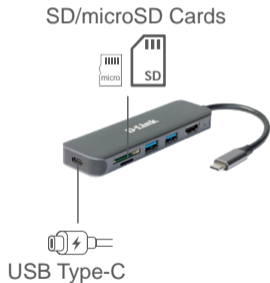

6-in-1 USB-C Hub with HDMI/Card Reader/Power Delivery

Quick Start Guide

1

2

3

 <https://eu.dlink.com/support>

 <https://eu.dlink.com/DUB-2327>

DUB-2327