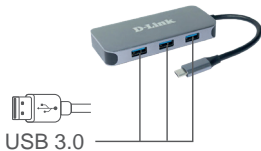

6-in-1 USB-C Hub with HDMI/Gigabit Ethernet/Power Delivery

Quick Start Guide

1

2

3

<https://eu.dlink.com/support>

<https://eu.dlink.com/DUB-2335>

DUB-2335

D-Link

OSG_v1.00(EU)_85x125 09/05/2022