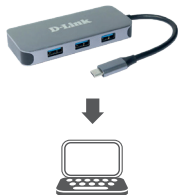

6-in-1 USB-C Hub with HDMI/Gigabit Ethernet/Power Delivery

Quick Start Guide

1