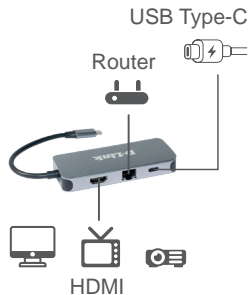

6-in-1 USB-C Hub with HDMI/Gigabit Ethernet/Power Delivery

Quick Start Guide

1

2

3

<https://eu.dlink.com/support>

<https://eu.dlink.com/DUB-2335>

DUB-2335

D-Link

OSG_v1.00(EU)_85x125 09/05/2022