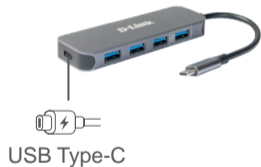

USB-C to 4-Port USB 3.0 Hub with Power Delivery

Quick Start Guide

1

2

USB 3.0
Quick Charge BC 1.2

3

<https://eu.dlink.com/support>

<https://eu.dlink.com/DUB-2340>