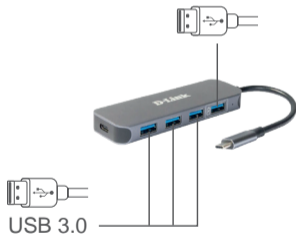

USB-C to 4-Port USB 3.0 Hub with Power Delivery

Quick Start Guide

1

2

USB 3.0
Quick Charge BC 1.2

3

<https://eu.dlink.com/support>

<https://eu.dlink.com/DUB-2340>