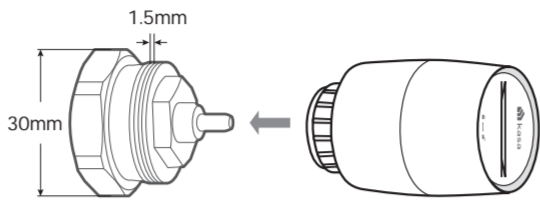

Installation

Type A

M30 x 1.5

Type B

RAV Adapter

Type C

RA Adapter

Type D