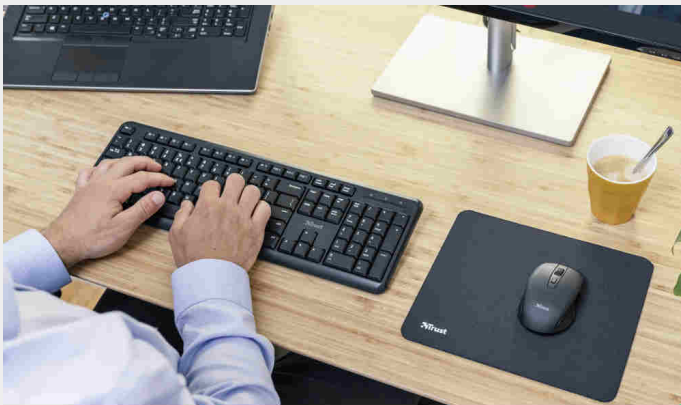

**#24332**

Wireless keyboard

Wireless and silent keyboard for hours of working comfort

Key features

- Reliable wireless connection with a range of up to 10 meter
- Silent keys; prevents disturbing your family or colleagues
- Full-size layout with low-profile keys for a soft and comfortable key stroke
- Quick and easy control via 13 office and media function keys
- Spill-resistant design to protect from liquids
- Includes wireless USB receiver

What's in the box

- Wireless keyboard
- USB receiver
- 2 x AAA battery

System requirements

- Windows 10, 8 or 7
- Mac OS X (10.15 or newer)
- Chrome OS
- Free USB port

Better Working Starts Here

The Trust Ody Silent Wireless Keyboard is designed to make working more comfortable. Fitted with silent keys, you won't disturb your family or colleagues when typing, the keyboard is spill resistant, and you can enjoy maximum working flexibility thanks to the wireless design.

Silent and Smooth Typing

The Ody Silent Wireless Keyboard ensures a smooth typing experience. The low-profile full layout has a silent and soft keystroke, while the adjustable angle and rubber anti-slip feet keep comfort levels high for hours. It's fitted with 13 multimedia function keys for smart access with a single press, to further optimise your workflow.

Effortlessly Wireless

The wireless keyboard comes with a USB receiver, which can simply be plugged into a laptop's or desktop's free USB port so you can get to work straight away. With a 10-meter wireless range, the keyboard can control devices from a distance, such as a PC or laptop on the other side of a meeting room. After working, simply flick the off/on switch to turn off the keyboard and save on energy.