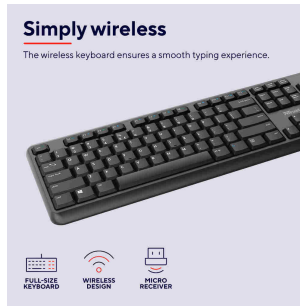

PRODUCT PICTORIAL 2