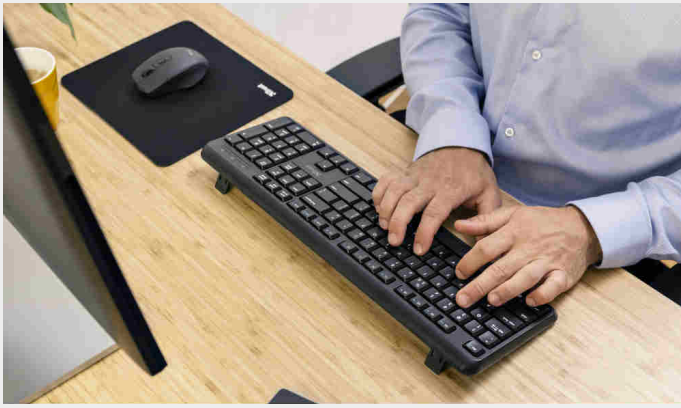

**#24332**

Wireless keyboard

Wireless and silent keyboard for hours of working comfort

Key features

- Reliable wireless connection with a range of up to 10 meter
- Silent keys; prevents disturbing your family or colleagues
- Full-size layout with low-profile keys for a soft and comfortable key stroke
- Quick and easy control via 13 office and media function keys
- Spill-resistant design to protect from liquids
- Includes wireless USB receiver

What's in the box

- Wireless keyboard
- USB receiver
- 2 x AAA battery

System requirements

- Windows 10, 8 or 7
- Mac OS X (10.15 or newer)
- Chrome OS
- Free USB port

Better Working Starts Here

The Trust Ody Silent Wireless Keyboard is designed to make working more comfortable. Fitted with silent keys, you won't disturb your family or colleagues when typing, the keyboard is spill resistant, and you can enjoy maximum working flexibility thanks to the wireless design.

Silent and Smooth Typing

The Ody Silent Wireless Keyboard ensures a smooth typing experience. The low-profile full layout has a silent and soft keystroke, while the adjustable angle and rubber anti-slip feet keep comfort levels high for hours. It's fitted with 13 multimedia function keys for smart access with a single press, to further optimise your workflow.

Effortlessly Wireless

The wireless keyboard comes with a USB receiver, which can simply be plugged into a laptop's or desktop's free USB port so you can get to work straight away. With a 10-meter wireless range, the keyboard can control devices from a distance, such as a PC or laptop on the other side of a meeting room. After working, simply flick the off/on switch to turn off the keyboard and save on energy.