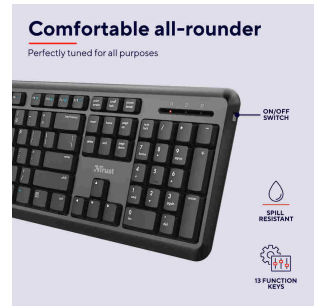

**#24332**

Wireless keyboard

Wireless and silent keyboard for hours of working comfort

Key features

- Reliable wireless connection with a range of up to 10 meter
- Silent keys; prevents disturbing your family or colleagues
- Full-size layout with low-profile keys for a soft and comfortable key stroke
- Quick and easy control via 13 office and media function keys
- Spill-resistant design to protect from liquids
- Includes wireless USB receiver

What's in the box

- Wireless keyboard
- USB receiver
- 2 x AAA battery

System requirements

- Windows 10, 8 or 7
- Mac OS X (10.15 or newer)
- Chrome OS
- Free USB port

Better Working Starts Here

The Trust Ody Silent Wireless Keyboard is designed to make working more comfortable. Fitted with silent keys, you won't disturb your family or colleagues when typing, the keyboard is spill resistant, and you can enjoy maximum working flexibility thanks to the wireless design.

Silent and Smooth Typing

The Ody Silent Wireless Keyboard ensures a smooth typing experience. The low-profile full layout has a silent and soft keystroke, while the adjustable angle and rubber anti-slip feet keep comfort levels high for hours. It's fitted with 13 multimedia function keys for smart access with a single press, to further optimise your workflow.

PACKAGE VISUAL 1

PACKAGE FRONT 1

PRODUCT PICTORIAL 1

PRODUCT PICTORIAL 2

PRODUCT PICTORIAL 3