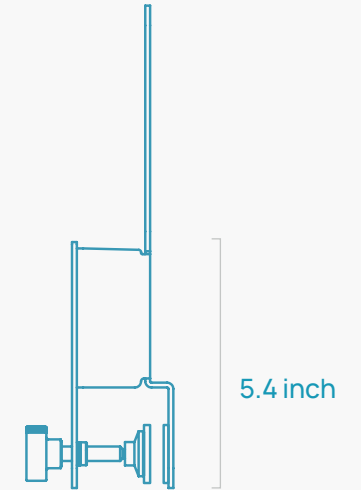

Feature

Fingerprint-resistant powdercoat finish.

Integrated CAT cable guide.

Commercial-grade steel construction.

Compatible with conventional and glass whiteboards from 1/4-inch to 1-inch thick.

Positions the Canvas camera at an ADA-compliant height when the top edge of the whiteboard is 72 inches AFF or higher.

Heckler

Specifications

SKU	H738
Color	Black Grey
HS	7326.90
Warranty	2 years
Product Dimension	10.6 x 3.0 x 3.3 inches (269 x 76 x 84 mm)
Shipping Dimension	11 x 3 x 4 inches (280 x 76 x 102 mm)
Product Weight	2.2 lbs (1 kg)
Shipping Weight	3 lbs (1.4 kg)
Material	Powdercoated Steel
Compatibility	Huddly Canvas
Country of Origin	US
In the Box	Whiteboard Mount for Huddly Canvas Assembly tool