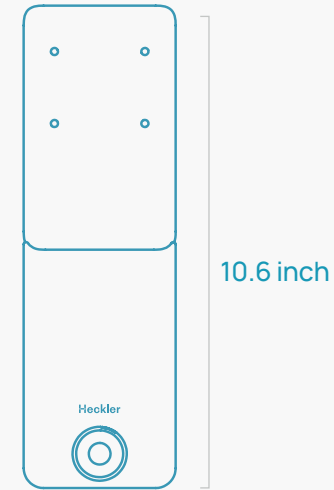

Feature

Fingerprint-resistant powdercoat finish.

Integrated CAT cable guide.

Commercial-grade steel construction.

Compatible with conventional and glass whiteboards from 1/4-inch to 1-inch thick.

Positions the Canvas camera at an ADA-compliant height when the top edge of the whiteboard is 72 inches AFF or higher.

Heckler

Specifications

SKU	H738
Color	Black Grey
HS	7326.90
Warranty	2 years
Product Dimension	10.6 x 3.0 x 3.3 inches (269 x 76 x 84 mm)
Shipping Dimension	11 x 3 x 4 inches (280 x 76 x 102 mm)
Product Weight	2.2 lbs (1 kg)
Shipping Weight	3 lbs (1.4 kg)
Material	Powdercoated Steel
Compatibility	Huddly Canvas
Country of Origin	US
In the Box	Whiteboard Mount for Huddly Canvas Assembly tool