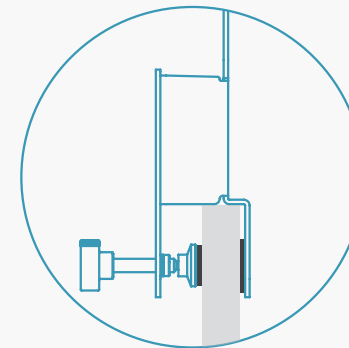

Feature

Fingerprint-resistant powdercoat finish.

Integrated CAT cable guide.

Commercial-grade steel construction.

Compatible with conventional and glass whiteboards from 1/4-inch to 1-inch thick.

Positions the Canvas camera at an ADA-compliant height when the top edge of the whiteboard is 72 inches AFF or higher.

Heckler

Specifications

SKU	H738
Color	Black Grey
HS	7326.90
Warranty	2 years
Product Dimension	10.6 x 3.0 x 3.3 inches (269 x 76 x 84 mm)
Shipping Dimension	11 x 3 x 4 inches (280 x 76 x 102 mm)
Product Weight	2.2 lbs (1 kg)
Shipping Weight	3 lbs (1.4 kg)
Material	Powdercoated Steel
Compatibility	Huddly Canvas
Country of Origin	US
In the Box	Whiteboard Mount for Huddly Canvas Assembly tool