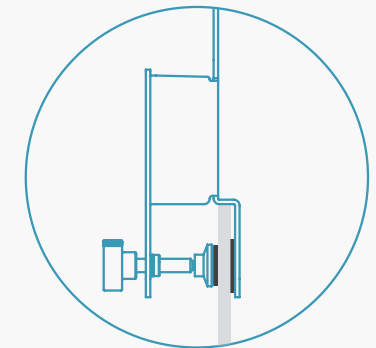

Thinnest compatible whiteboard: 5mm

For more information, contact Heckler or your favorite Heckler Authorized Dealer.

hecklerdesign.com
sales@hecklerdesign.com
(844) 432-5930