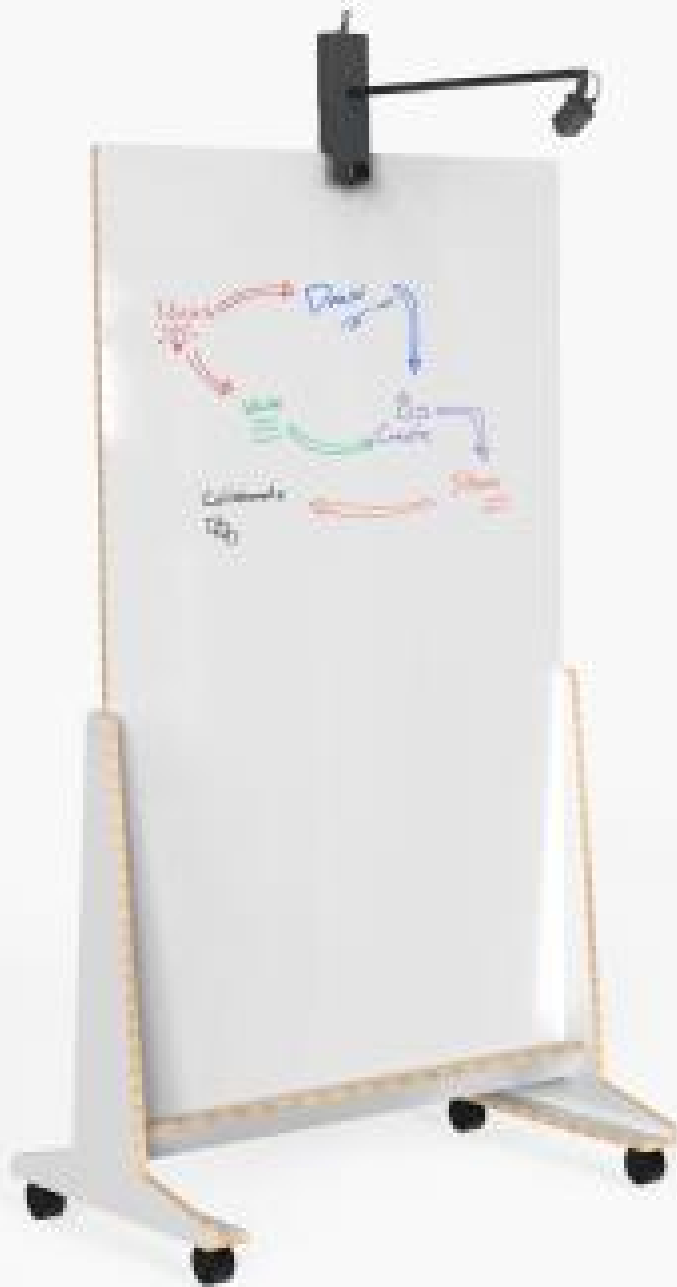

Heckler

Your
Canvas
Anywhere

Whiteboard Mount
for Huddly Canvas
H738

Heckler

Heckler

Heckler

Heckler

Make your hybrid workspace more flexible by clamping Huddly Canvas to wall-mounted whiteboards and rolling whiteboards.

Feature

Fingerprint-resistant powdercoat finish.

Integrated CAT cable guide.

Commercial-grade steel construction.

Compatible with conventional and glass whiteboards from 1/4-inch to 1-inch thick.

Positions the Canvas camera at an ADA-compliant height when the top edge of the whiteboard is 72 inches AFF or higher.

Heckler

Specifications

SKU	H738
Color	Black Grey
HS	7326.90
Warranty	2 years
Product Dimension	10.6 x 3.0 x 3.3 inches (269 x 76 x 84 mm)
Shipping Dimension	11 x 3 x 4 inches (280 x 76 x 102 mm)
Product Weight	2.2 lbs (1 kg)
Shipping Weight	3 lbs (1.4 kg)
Material	Powdercoated Steel
Compatibility	Huddly Canvas
Country of Origin	US
In the Box	Whiteboard Mount for Huddly Canvas Assembly tool