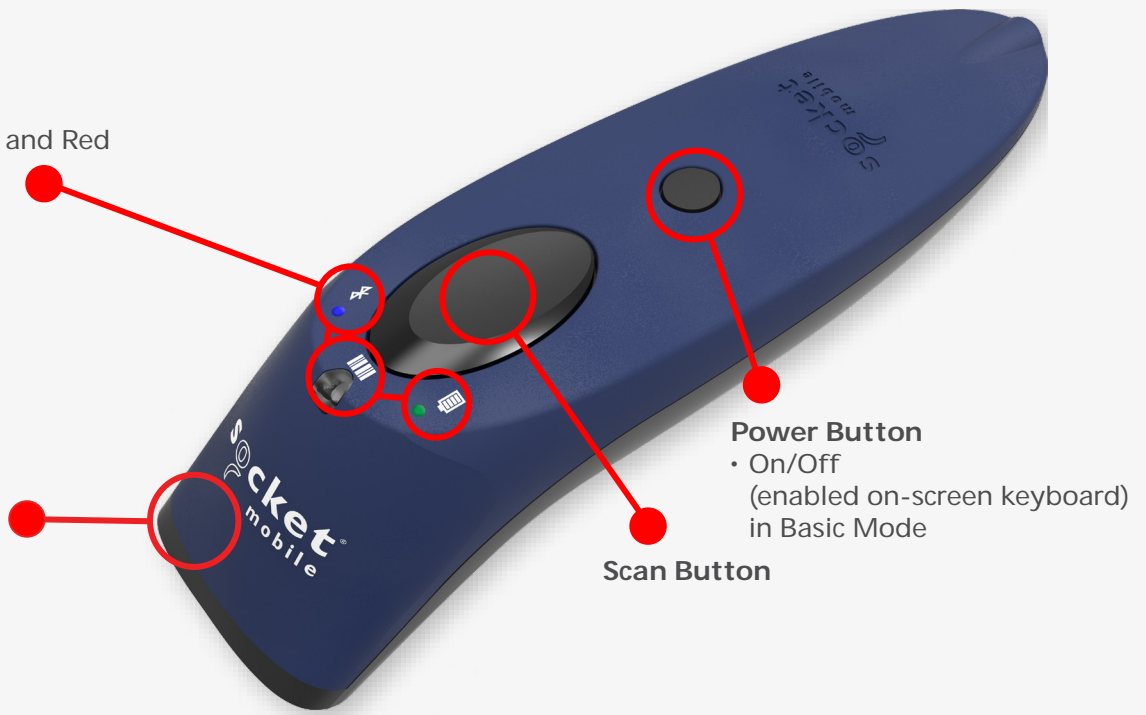

Intuitive LED Indicators

- Battery LED: Green, Amber and Red
- Bluetooth LED: Blue
- Scan LED: Green and Red

Weight/Mass
• 4.1 oz. (117 g)