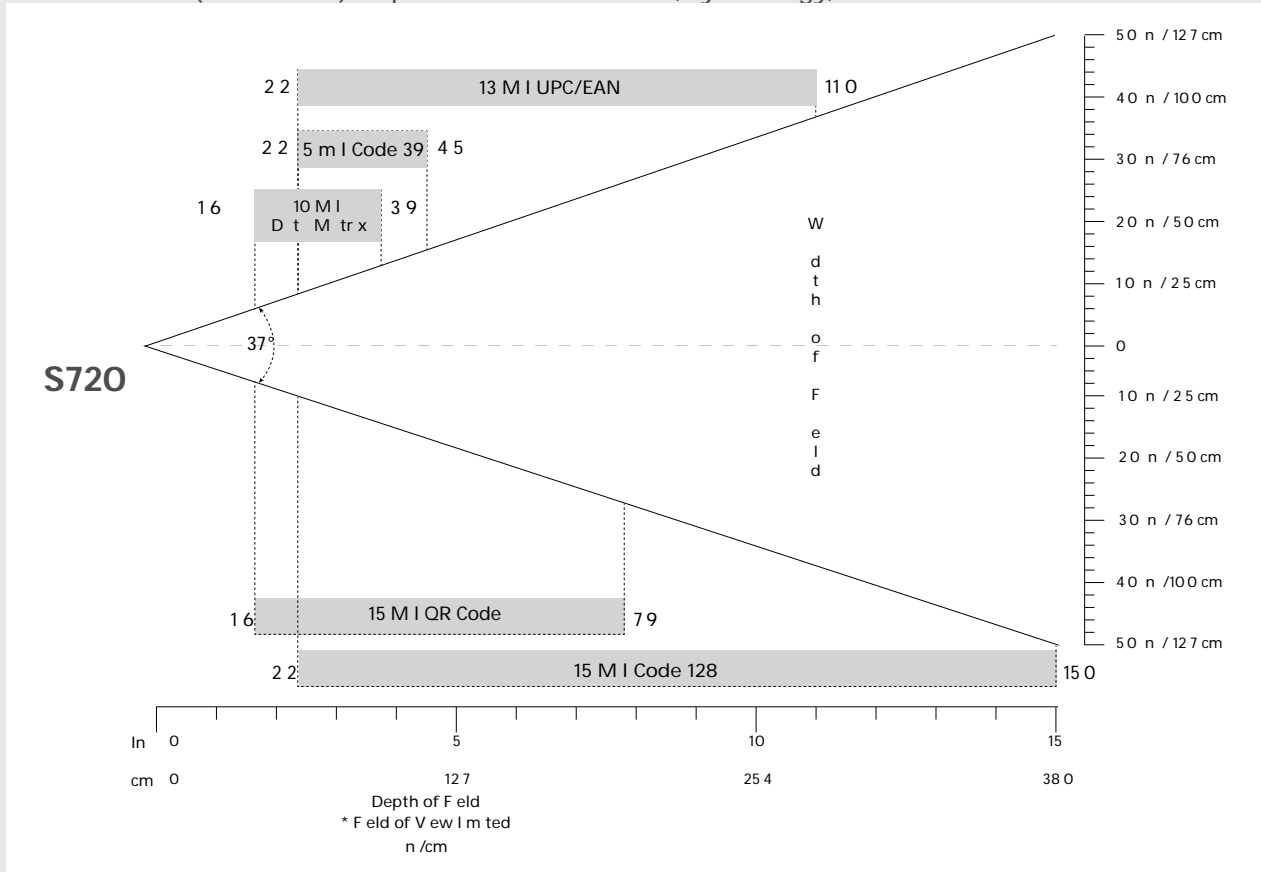

Default Barcode Symbologies: **1D Symbologies:** Codabar, Code 39, Code 93, Code 128, EAN-13, EAN-8, Interleaved 2 of 5, ISBT 128, UPC A, UPC E1

2D Symbologies: Data Matrix, Micro QR Code, PDF417, QR Code

Supported Barcode Symbologies: **1D Symbologies:** Chinese 2 of 5, Codabar, Code 11, Code 16K, Code 39, Code 93, Code 128, Discrete 2 of 5, EAN-13, EAN-8, GS1 Databar, Industrial 2 of 5, Interleaved 2 of 5, Matrix 2 of 5, MSI Plessey, UPC A, UPC E1, Standard 2 of 5, UK Plessey

2D Symbologies: Aztec, Data Matrix, Han Xin, Micro PDF417, Micro QR Code, PDF417, QR Code

Scan Angle: 44.5° (Horizontal) - 33.5° (Vertical)

Sensor Resolution: 1280 horizontal x 960 vertical pixels

Print Contrast: Down to 25%

Reading Distance: 4.0 to 38.0 cm (1.6 to 15 in.) Depends on barcode size, symbology, label media

Decode Ranges

	Near	Far
5 mil Code 39	2.2 in/5.5 cm	4.5 in/11.5 cm
10 mil DataMatrix	1.6 in/4.0 cm	3.9 in/10.0 cm
13 Mil UPC/EAN	2.2 in/5.5 cm	11.0 in/28.0 cm
15 Mil Code 128	2.2 in/5.5 cm	15.0 in/38.0 cm
15 mil QR Code	1.6 in/4.0 cm	7.9 in/20.0 cm