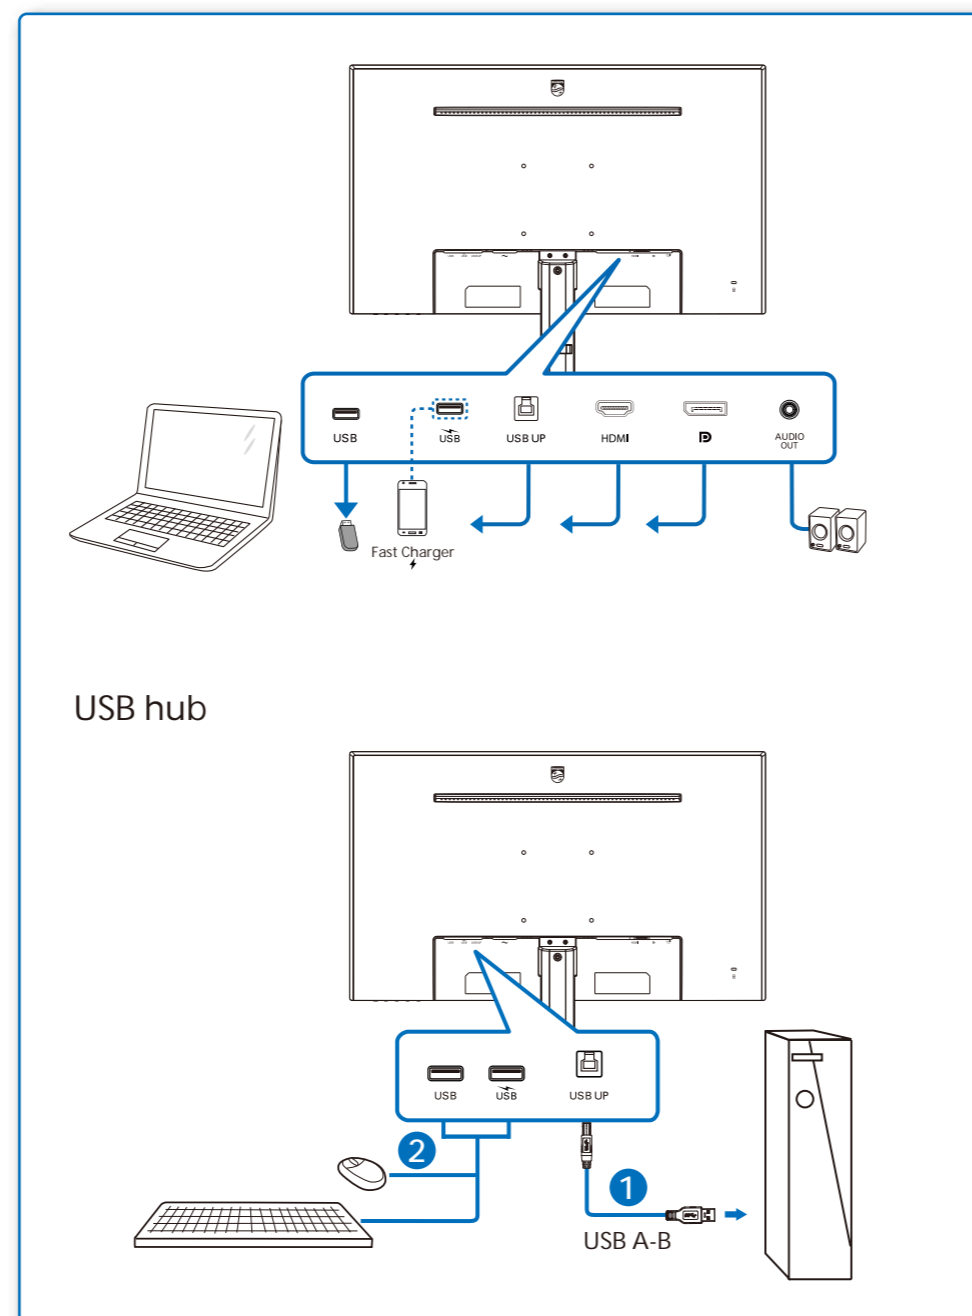

4

Register your product and get support at www.philips.com/support

Version: M92755JQ1T
2022 © TOP Victory Investments Ltd. All rights reserved.

HDMI

www.philips.com

Energy Labelling

275S9JAL

Printed in China

PHILIPS

S Line

275S9

Quick Start

Register your product and get support at www.philips.com/welcome

Screw and screwdriver
M4-10 x 3

Power

*HDMI

*DP

*USB A-B

*VGA

*Different according to region
Display design may differ from that illustrated

1

2

3