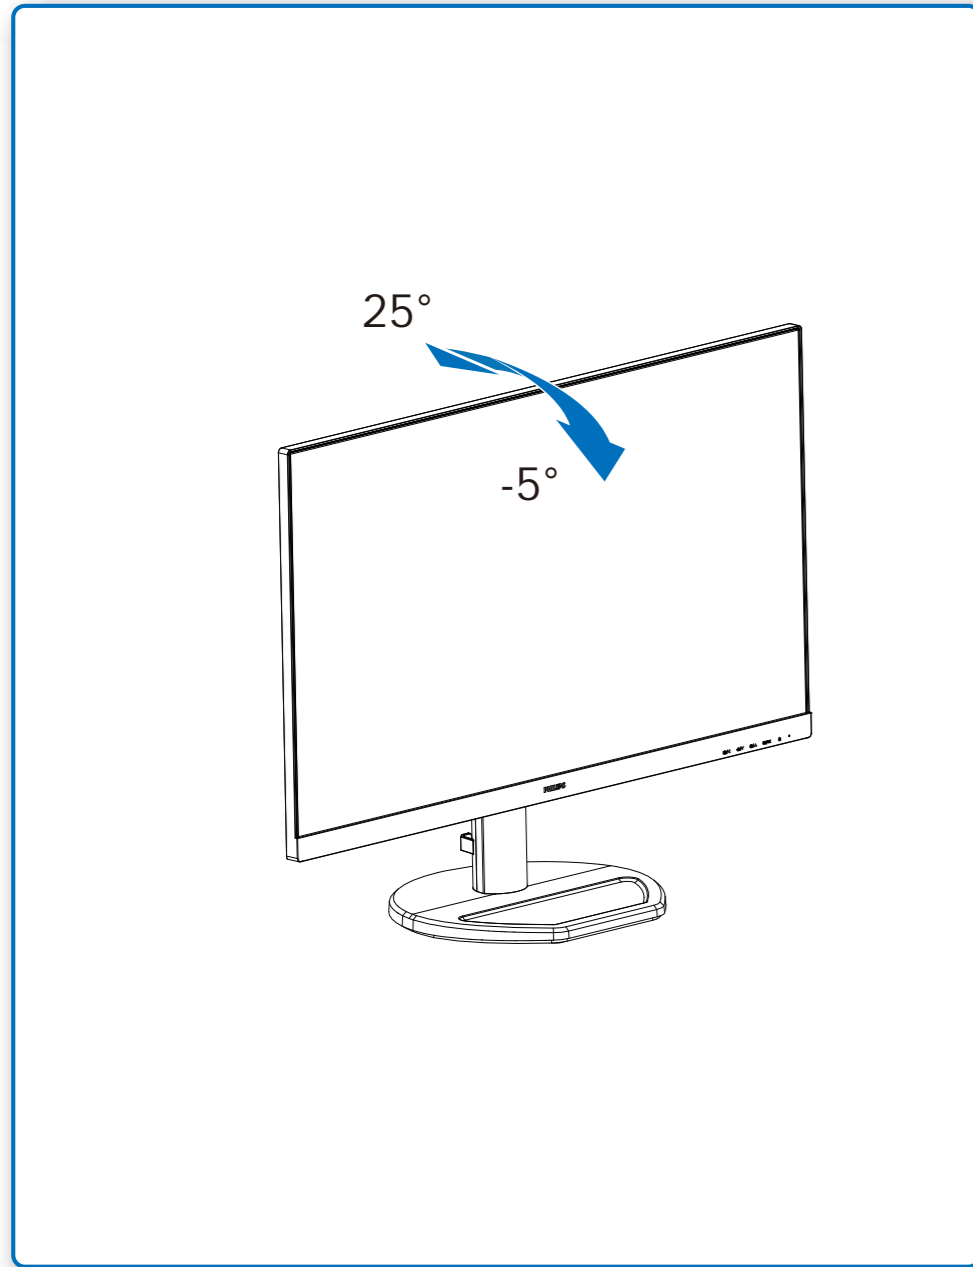

4

Register your product and get support at www.philips.com/support

Version: M92755JQ1T
2022 © TOP Victory Investments Ltd. All rights reserved.

HDMI

www.philips.com

Energy Labelling

275S9JAL

Printed in China

PHILIPS

S Line

275S9

Quick Start

Register your product and get support at www.philips.com/welcome

Screw and screwdriver
M4-10 x 3

Power

*HDMI

*DP

*USB A-B

*VGA

*Different according to region
Display design may differ from that illustrated

1

2

3