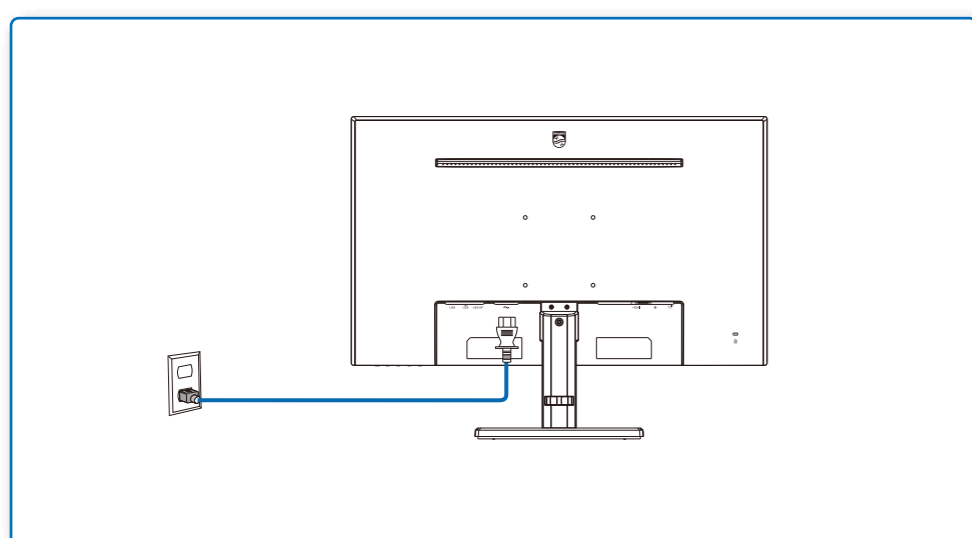

4

Register your product and get support at www.philips.com/support

Version: M92755JQ1T
2022 © TOP Victory Investments Ltd. All rights reserved.

HDMI

www.philips.com

Energy Labelling

275S9JAL

Printed in China

PHILIPS

S Line

275S9

Quick Start

Register your product and get support at www.philips.com/welcome

Screw and screwdriver
M4-10 x 3

Power

*HDMI

*DP

*USB A-B

*VGA

*Different according to region
Display design may differ from that illustrated

1

2

3