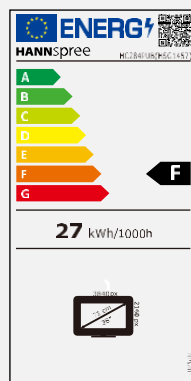

Display Size	71,1 cm / 28" Diagonal
Panel Type	LED Backlight - AAS Panel*
Aspect Ratio	16:9
Resolution (H x V)	3840 x 2160 Ultra-HD 4K
Brightness	300cd/m ² (Typical)
Contrast (Typ.)	1.000:1 (Typical)
Contrast (Active)	10.000.000:1 (Active)
Viewing Angle L/R: U/D	178° H – 178° V (CR >10)
Response Time	5 msec (with OD)
Pixel Pitch	0,16 (H) x 0,16 (V) mm
Panel Surface	Anti-Glare, Haze-level 25%; Hard Coating 3H
Display Colors	1.073B
Horizontal Frequency	30 – 135 kHz
Vertical Frequency	56 – 75 Hz
Max Display Frequency	3840 x 2160 @ 60Hz
Input 1	HDMI 2.0 x 1
Input 2	DP 1.2 x 1
Input 3	USB HUB 3.0 (1 upstream, 2 downstream)
Input 4	USB 2.0 (only for FW update)
Built-in Speakers	Yes, 2W x 2, Earphone jack
Power Consumption	On: 27W; Standby: 0,5W; Off: 0,3W
AC Power Range	External PSU DC: 12V – 4A Input: AC 100 ~ 240 Volt; 50 ~ 60 Hz
Product Dimensions	638,7 x 190 x 462,5 mm with stand (W x D x H) 638,7 x 42,7 x 369,2 mm without stand (W x D x H)
Packing Dimensions	720 x 135 x 437 mm (W x D x H)
Net / Gross Weight	4,55 Kg / 6,1 Kg

VESA Mounting	Yes, 100 x 100 mm
Monitor Stand	Fixed Stand (Quick Release)
Tilt / Kensington Lock	-5°~15° (±2°) / Yes
Pivot / Swivel	- / -
Controls	Menu (Enter) / < (Bri) / > (Vol) / Exit (Input) / Power
Color	Warm / Normal / Cool / User Modes
Preset Mode	Standard, ECO, Movie, Game Modes
On Screen Display	7 OSD Languages
Other Features	PIP: Picture In Picture / PBP: Picture By Picture Low Blue Light Mode / Flicker Free
Accessory	Power Adaptor; Power Cable (1,5m); DP 1.2 Cable (1,5m); Quick Start Guide; Warranty Card

Supplier's Name	HANNspree
Model Name	HC284PUB
Energy efficiency class for standard Dynamic Range (SDR)	F
Annual Energy Power Consumption (kWh/1000h)	27 kWh/1000h
On mode power demand for Standard Dynamic Range (SDR)	27 W
Off mode power demand (W)	0,3 W
Standby mode power demand (W)	0,5 W
Screen Diagonal (cm / inches)	71,1cm / 28"
Resolution	3840 x 2160