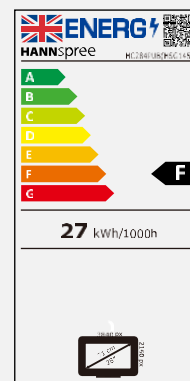

VIEWING ANGLE, USB

178°/178° Wide
Viewing Angle

USB 3.0 HUB

OTHER FEATURES

Slim
Design

Tilt

Low Blue
Light
Mode

Flicker
Free

Display Size	71,1 cm / 28" Diagonal
Panel Type	LED Backlight - AAS Panel*
Aspect Ratio	16:9
Resolution (H x V)	3840 x 2160 Ultra-HD 4K
Brightness	300cd/m ² (Typical)
Contrast (Typ.)	1.000:1 (Typical)
Contrast (Active)	10.000.000:1 (Active)
Viewing Angle L/R: U/D	178° H – 178° V (CR >10)
Response Time	5 msec (with OD)
Pixel Pitch	0,16 (H) x 0,16 (V) mm
Panel Surface	Anti-Glare, Haze-level 25%; Hard Coating 3H
Display Colors	1.073B
Horizontal Frequency	30 – 135 kHz
Vertical Frequency	56 – 75 Hz
Max Display Frequency	3840 x 2160 @ 60Hz
Input 1	HDMI 2.0 x 1
Input 2	DP 1.2 x 1
Input 3	USB HUB 3.0 (1 upstream, 2 downstream)
Input 4	USB 2.0 (only for FW update)
Built-in Speakers	Yes, 2W x 2, Earphone jack
Power Consumption	On: 27W; Standby: 0,5W; Off: 0,3W
AC Power Range	External PSU DC: 12V – 4A Input: AC 100 ~ 240 Volt; 50 ~ 60 Hz
Product Dimensions	638,7 x 190 x 462,5 mm with stand (W x D x H) 638,7 x 42,7 x 369,2 mm without stand (W x D x H)
Packing Dimensions	720 x 135 x 437 mm (W x D x H)
Net / Gross Weight	4,55 Kg / 6,1 Kg

VESA Mounting	Yes, 100 x 100 mm
Monitor Stand	Fixed Stand (Quick Release)
Tilt / Kensington Lock	-5°~15° (±2°) / Yes
Pivot / Swivel	- / -
Controls	Menu (Enter) / < (Bri) / > (Vol) / Exit (Input) / Power
Color	Warm / Normal / Cool / User Modes
Preset Mode	Standard, ECO, Movie, Game Modes
On Screen Display	7 OSD Languages
Other Features	PIP: Picture In Picture / PBP: Picture By Picture Low Blue Light Mode / Flicker Free
Accessory	Power Adaptor; Power Cable (1,5m); DP 1.2 Cable (1,5m); Quick Start Guide; Warranty Card