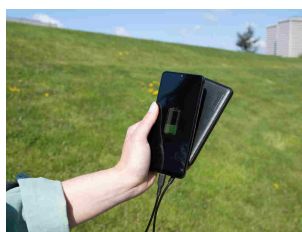

LIFESTYLE VISUAL 4