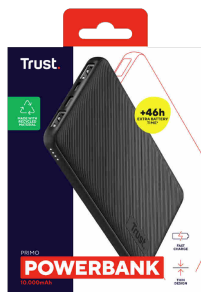

What's in the box

- Powerbank
- Micro-USB charge cable
- User guide

System requirements

- USB charger to charge the powerbank

For batteries – and the world

The PRIMO 10,000 mAh powerbank - ECO is built with battery life and the environment in mind, made with recycled materials and offering up to 46 extra device hours on a single charge.* *Depends on brand/model and battery condition. For indication only.

**Primo Powerbank 10.000 mAh
ECO**
24678

Original

**Primo Ultra-thin Powerbank
10.000 mAh**
23595

**Primo Ultra-thin Powerbank
10.000 mAh - Turquoise**
23898

**Primo Ultra-thin Powerbank
10.000 mAh - Pink**
23897

**Primo Ultra-thin Powerbank
10.000 mAh - White**
23896

PRODUCT VISUAL 1

PRODUCT EXTRA 1

PRODUCT FRONT 1

PRODUCT TOP 1

PRODUCT VISUAL 2

PACKAGE VISUAL 1

PACKAGE FRONT 1