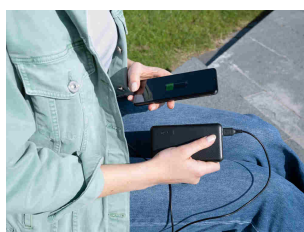

LIFESTYLE VISUAL 3