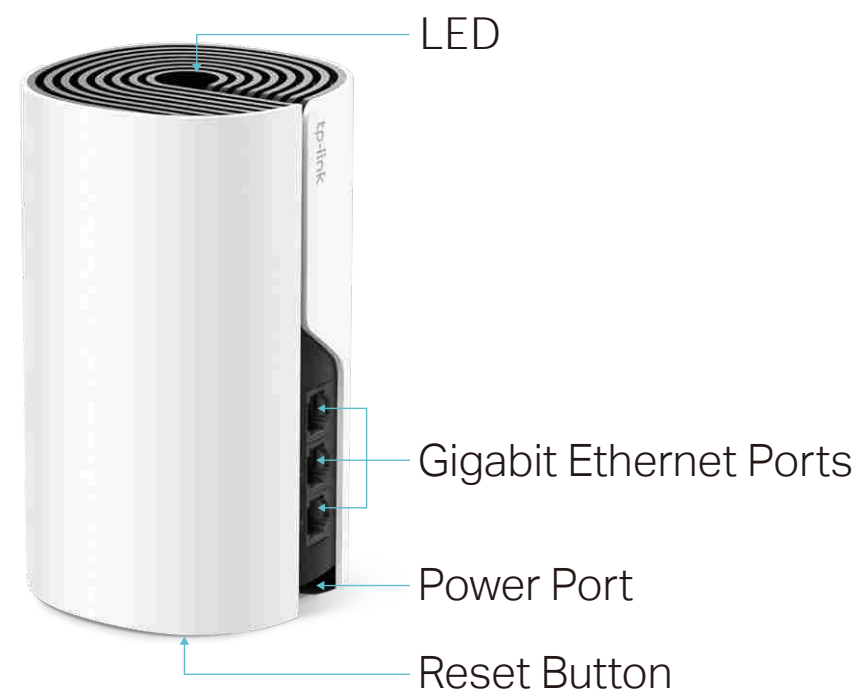

- **Encryption for Secure Network** – WPA/WPA2 encryptions provide active protection against security threats
- **Firewall** – Protect your network devices from malicious attacks

Two Modes in One

Choose the router or access point mode for your network needs

- **Router Mode** – Create an instant private wireless network
- **Access Point Mode** – Create Wi-Fi access for any existing wired network

Specifications

Hardware

- Port: 3 WAN/LAN Gigabit Ethernet ports per Deco unit, 1 Power port
- Button: 1 Reset button on the underside
- Antenna Type: 3 internal dual-band antennas per Deco unit
- Power Consumption (with power adapter): 15.7 W max (US version); 11.5 W max (EU version)
- Power Adapter Input: 100-240 V ~ 50/60 Hz 0.6 A (US version); 100-240 V ~ 50/60 Hz 0.3 A (EU version)
- Power Adapter Output: 12 V = 1.5 A (US version); 12 V = 1 A (EU version)
- Dimensions (H*L*W): 6.4 × 3.6 × 3.6 in. (162.3 * 90.7 * 90.7 mm)