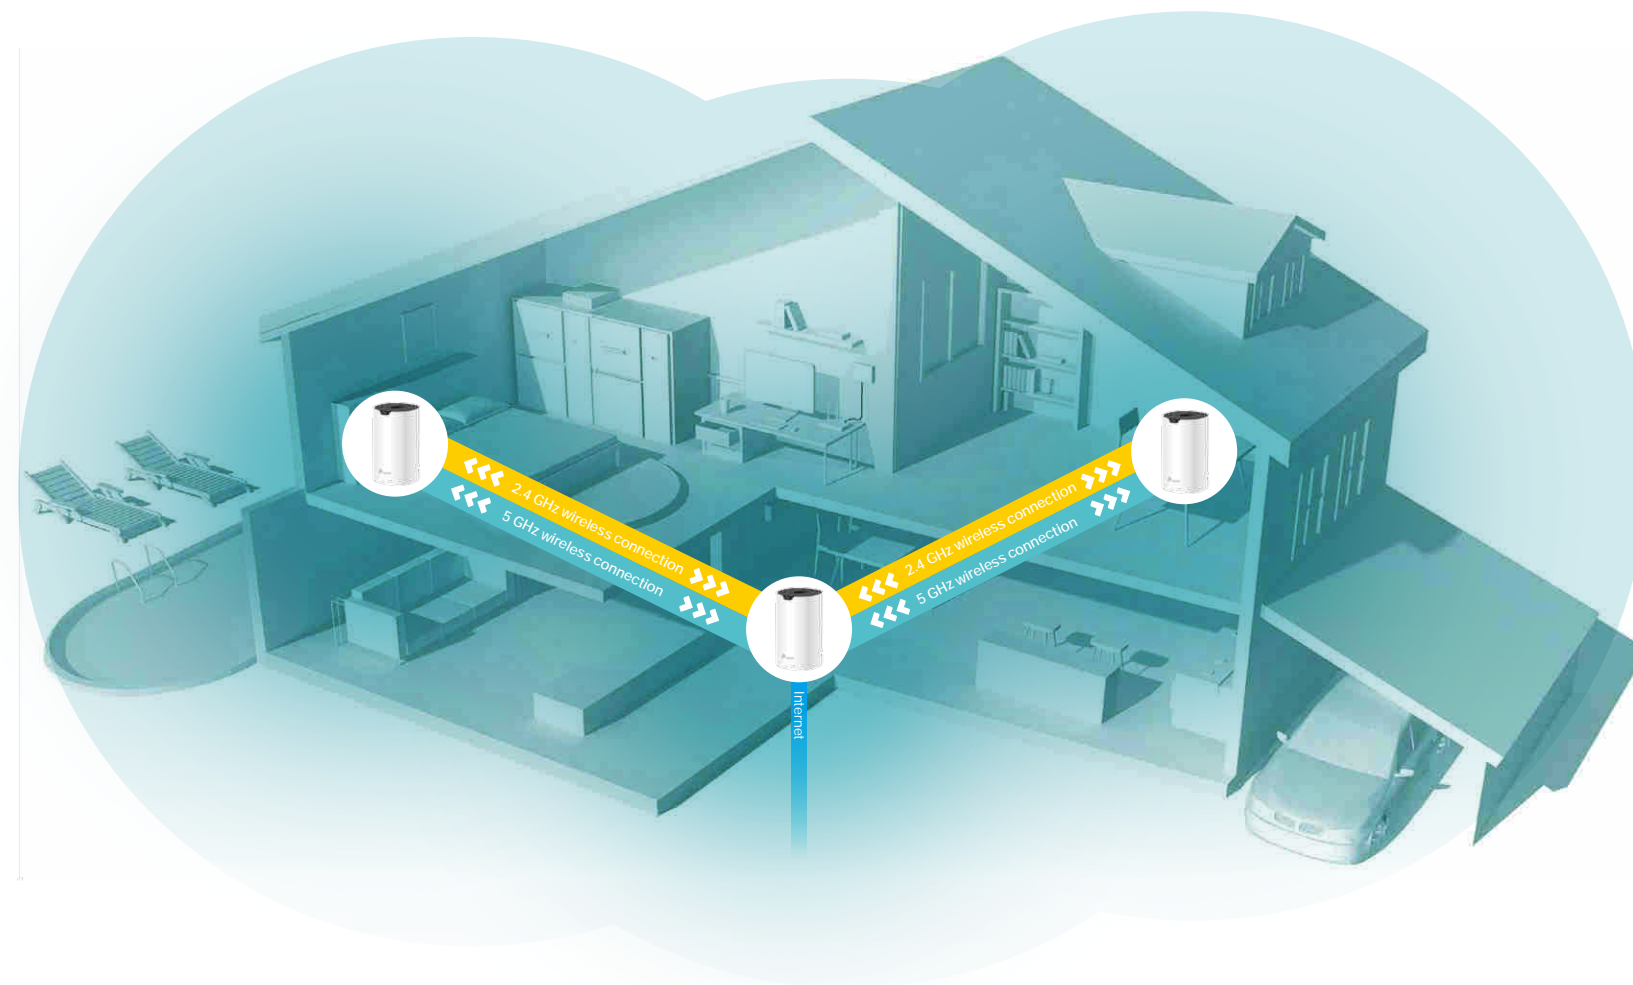

deco™

Whole Home Mesh Wi-Fi System

Seamless Roaming† | Parental Controls | Easy Setup

AC1900 Whole Home Mesh Wi-Fi System

Fast, Stable, Everywhere

Compatible with
amazon alexa

works with
Google Home

Deco S7

 tp-link

Highlights

Fast Mesh Wi-Fi for Your Whole Home

Deco is the simplest way to guarantee a strong Wi-Fi signal in every corner of your home. Enjoy fast and stable connections for an army of devices in homes up to 5,600 sq. ft (3-pack). Setup is made easier with the Deco app there to walk you through every step.†

Seamless Roaming with One Wi-Fi Name

Deco units work together to form a unified Wi-Fi network with a single network name. Walk through your home and stay connected with the fastest possible speeds, made possible by Deco's seamless coverage and Plug & Play Mesh Technology.†

Parental Controls

Limit online time and block inappropriate websites according to unique profiles created for each family member.

Features

Assisted Setup

Easily set up Decos and find the ideal spot to place each unit