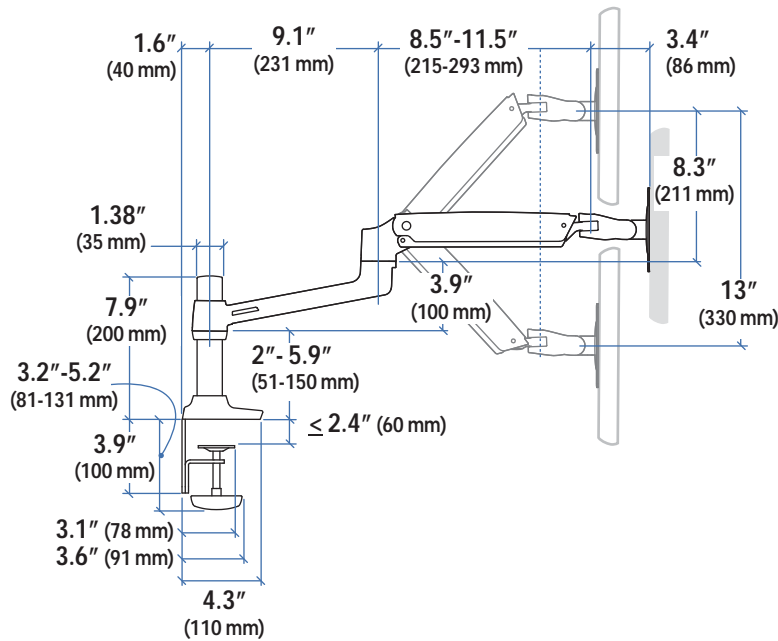

Ergotron® LX

Desk Mount LCD Arm

Dimensional &
Range of Motion
Illustrations

Dimensions

© 2011 Ergotron, Inc. rev. 10/31/2011 DIM2-056 Content is subject to change without notification

Americas Sales and
Corporate Headquarters

St. Paul, MN USA
(800) 888-8458
+1-651-681-7600
www.ergotron.com
sales@ergotron.com

EMEA Sales

Amersfoort, The Netherlands
+31 33 45 45 600
www.ergotron.com
info.eu@ergotron.com

APAC Sale

Tokyo, Japan
www.ergotron.com
apaccustomerservice@ergotron.com

Worldwide OEM Sales

www.ergotron.com
info.oem@ergotron.com