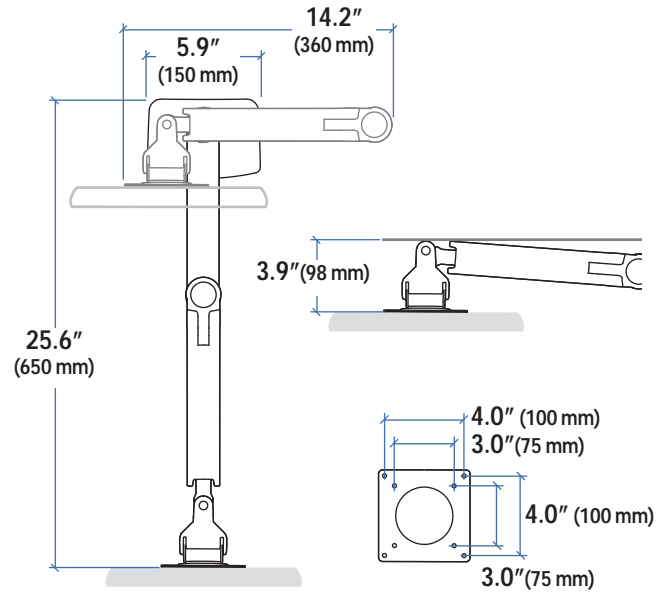

Ergotron® LX

Desk Mount LCD Arm

Dimensional &
Range of Motion
Illustrations

Dimensions

© 2011 Ergotron, Inc. rev. 10/31/2011 DIM2-056 Content is subject to change without notification

Americas Sales and
Corporate Headquarters

St. Paul, MN USA
(800) 888-8458
+1-651-681-7600
www.ergotron.com
sales@ergotron.com

EMEA Sales

Amersfoort, The Netherlands
+31 33 45 45 600
www.ergotron.com
info.eu@ergotron.com

APAC Sale

Tokyo, Japan
www.ergotron.com
apaccustomerservice@ergotron.com

Worldwide OEM Sales

www.ergotron.com
info.oem@ergotron.com