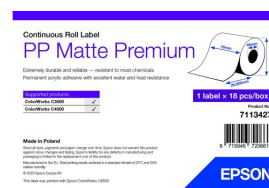

## Epson 7113427 printer label White Self-adhesive printer label

Brand : Epson

Product code: 7113427

Product name : 7113427

PP Matte Label Premium, Continuous Roll, 76mm x 29m  
Epson 7113427. Product colour: White, Label type: Self-adhesive printer label, Type: Continuous label.  
Label width: 7.6 cm, Sheet length: 29 m, Maximum roll diameter: 9.9 cm. Labels per pack: 18 pc(s),  
Labels per roll: 1 pc(s). Country of origin: Poland

Features		Features	
Product colour *	White	Compatible products	ColorWorks C3500 ColorWorks C4000
Label type	Self-adhesive printer label	<b>Weight &amp; dimensions</b>	
Type	Continuous label	Label width	7.6 cm
Format	Roll	Sheet length	29 m
Print technology	Inkjet	Maximum roll diameter	9.9 cm
Adhesive material	Acrylic	Core diameter	4.6 cm
Adhesive type	Permanent	<b>Packaging content</b>	
Finish type	Matte	Labels per pack *	18 pc(s)
Purpose	Universal	Rolls per pack	18
Shape	Rectangle	Labels per roll	1 pc(s)
Water-resistant	✓	<b>Other features</b>	
Heat-resistant	✓	Country of origin	Poland