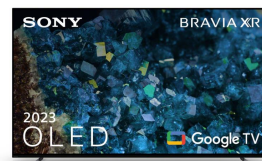

# Sony XR55A80LU TV 139.7 cm (55") 4K Ultra HD Smart TV Wi-Fi Black

**Brand :** Sony

**Product code:** XR55A80LU

**Product name :** XR55A80LU

- Bring the cinema home in bright, beautiful detail. This is the Sony BRAVIA A80L OLED TV
  - Exceptional blacks and dazzling brightness, Sony OLED is the pinnacle of picture quality
  - The screen is the speaker. Acoustic Surface Audio+™ for sound that moves with the picture
  - 3-way aluminium stand, choose between a standard, narrow or raised soundbar position
  - Perfect for PlayStation 5, a Gaming Menu with Crosshair and Custom Screen size and more
  - The A80L has hands-free voice control with Google TV and is full of useful eco features
  - BRAVIA CORE is a streaming service included on the A80L, with hundreds of movies
- Sony BRAVIA XR | XR-55A80L | OLED | 4K HDR | Google TV | ECO PACK | BRAVIA CORE | Perfect for PlayStation5 | Metal Flush Surface Design
- Sony XR55A80LU. Display diagonal: 139.7 cm (55"), Display resolution: 3840 x 2160 pixels, HD type: 4K Ultra HD, Display technology: OLED, Screen shape: Flat. Smart TV. Native aspect ratio: 16:9. Wi-Fi, Ethernet LAN. Product colour: Black