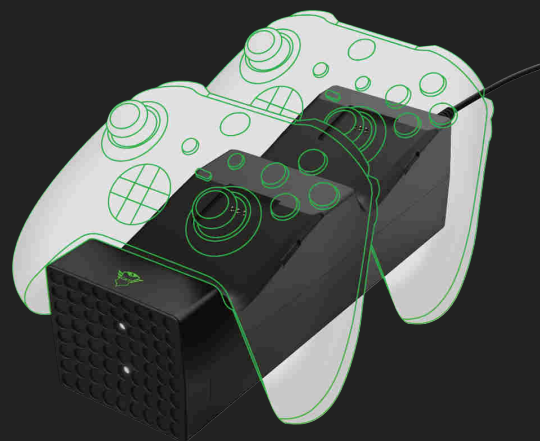

## Duo Charging Dock – Xbox Series X / S

Charge up to two original game controllers at the same time; includes two rechargeable battery packs

### Key features

- Charge up to two controllers at the same time
- Store and charge your controllers in a safe place
- Charge station complements the style of your console
- Includes two rechargeable battery packs of 1200mAh each
- Charging indicator shows the charge status
- Powered by the USB port of your console

### What's in the box

- Duo charge dock
- 2x rechargeable battery packs (1200mAh each)
- USB-C charge cable
- User guide

CHARGE 2  
CONTROLLERS

CHARGING  
INDICATOR

USB  
POWERED