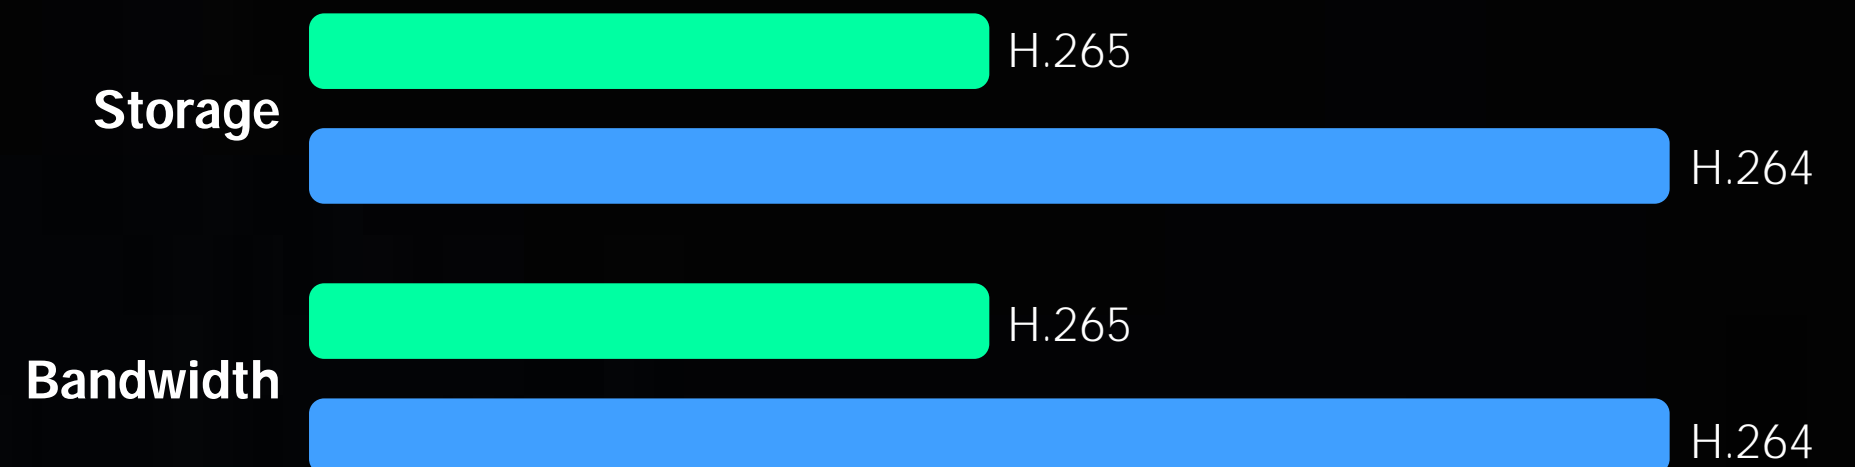

Save money on storage and bandwidth.

The camera features the advanced H.265 video compression technology, achieving better video quality with only half the bandwidth and half the storage space of the previous H.264 video compression standard.