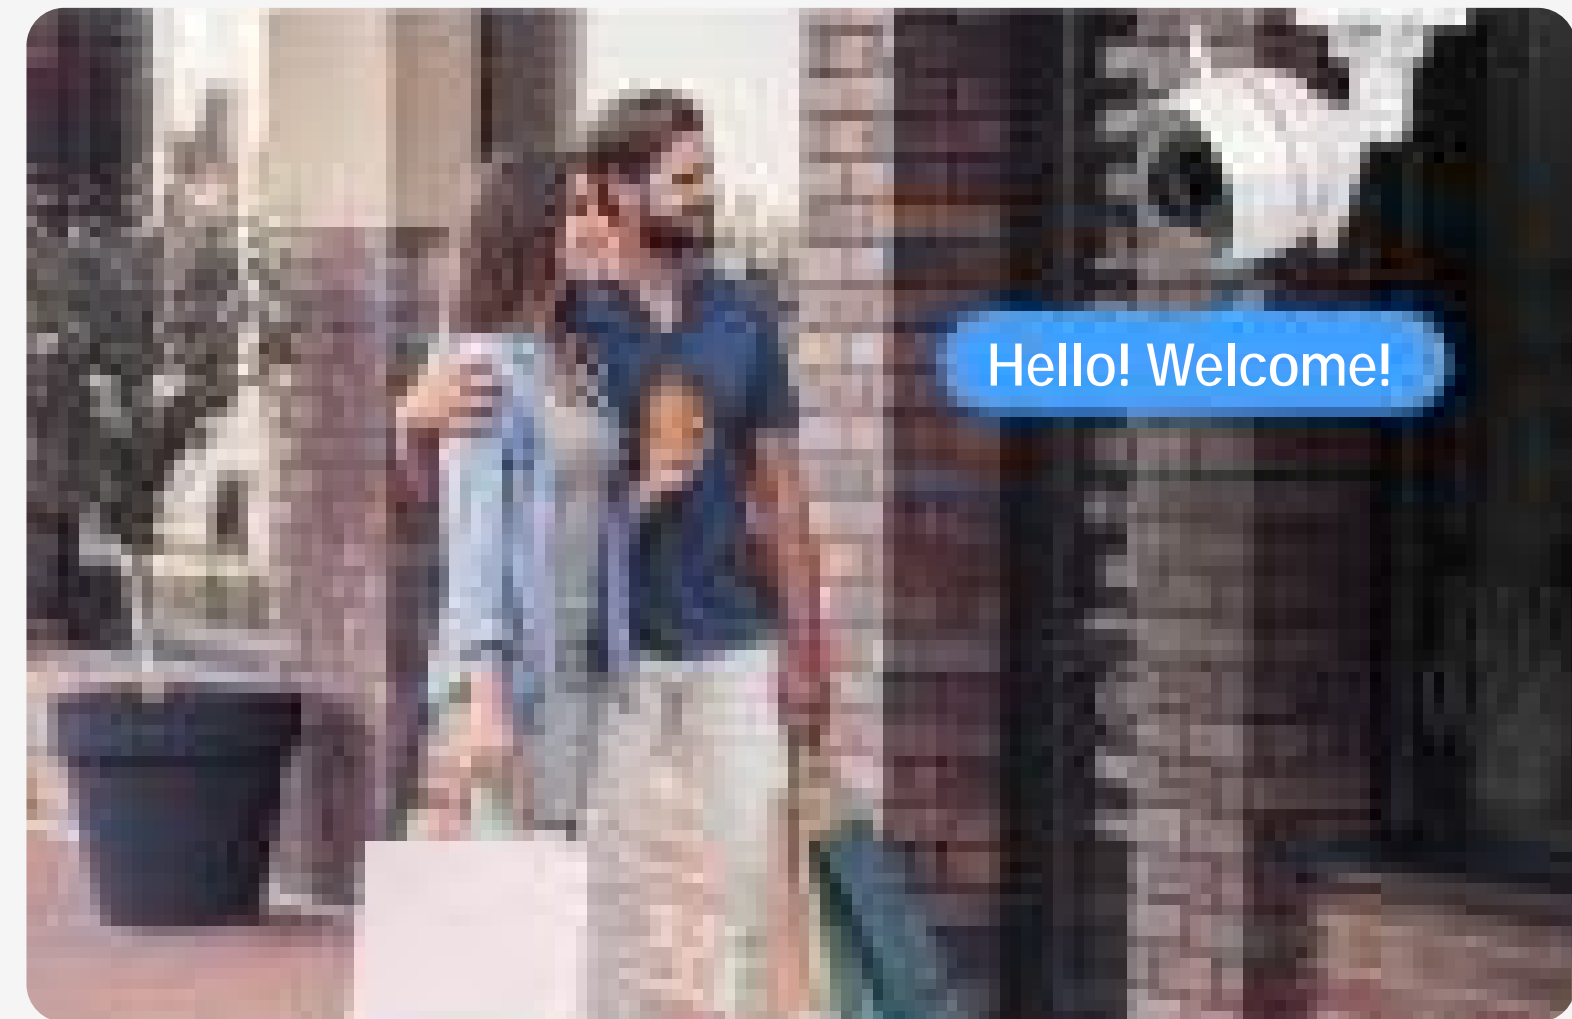

Color Mode

IR Mode

Smart Mode

AI-powered person detection.

As an upgrade from simple motion detection, the embedded AI algorithm intelligently detects the motion of human shapes in real-time. When people enter your customized detection area, you will be alerted immediately.

DIY alerts.

Along with default alert sounds, the camera also allows you to record three 10-second audio messages to either greet or deter visitors. Try something like, "Hello! Welcome!" Or perhaps, "Get away from my house!" It's time to be creative!

Enhanced connection.

Boasting wall-penetration and anti-interference capabilities, the dual-antenna C3W Pro camera handles long-range transmission easily. Enjoy the confidence to install the camera at the front gate or in your yard while maintaining a steady and reliable connection.