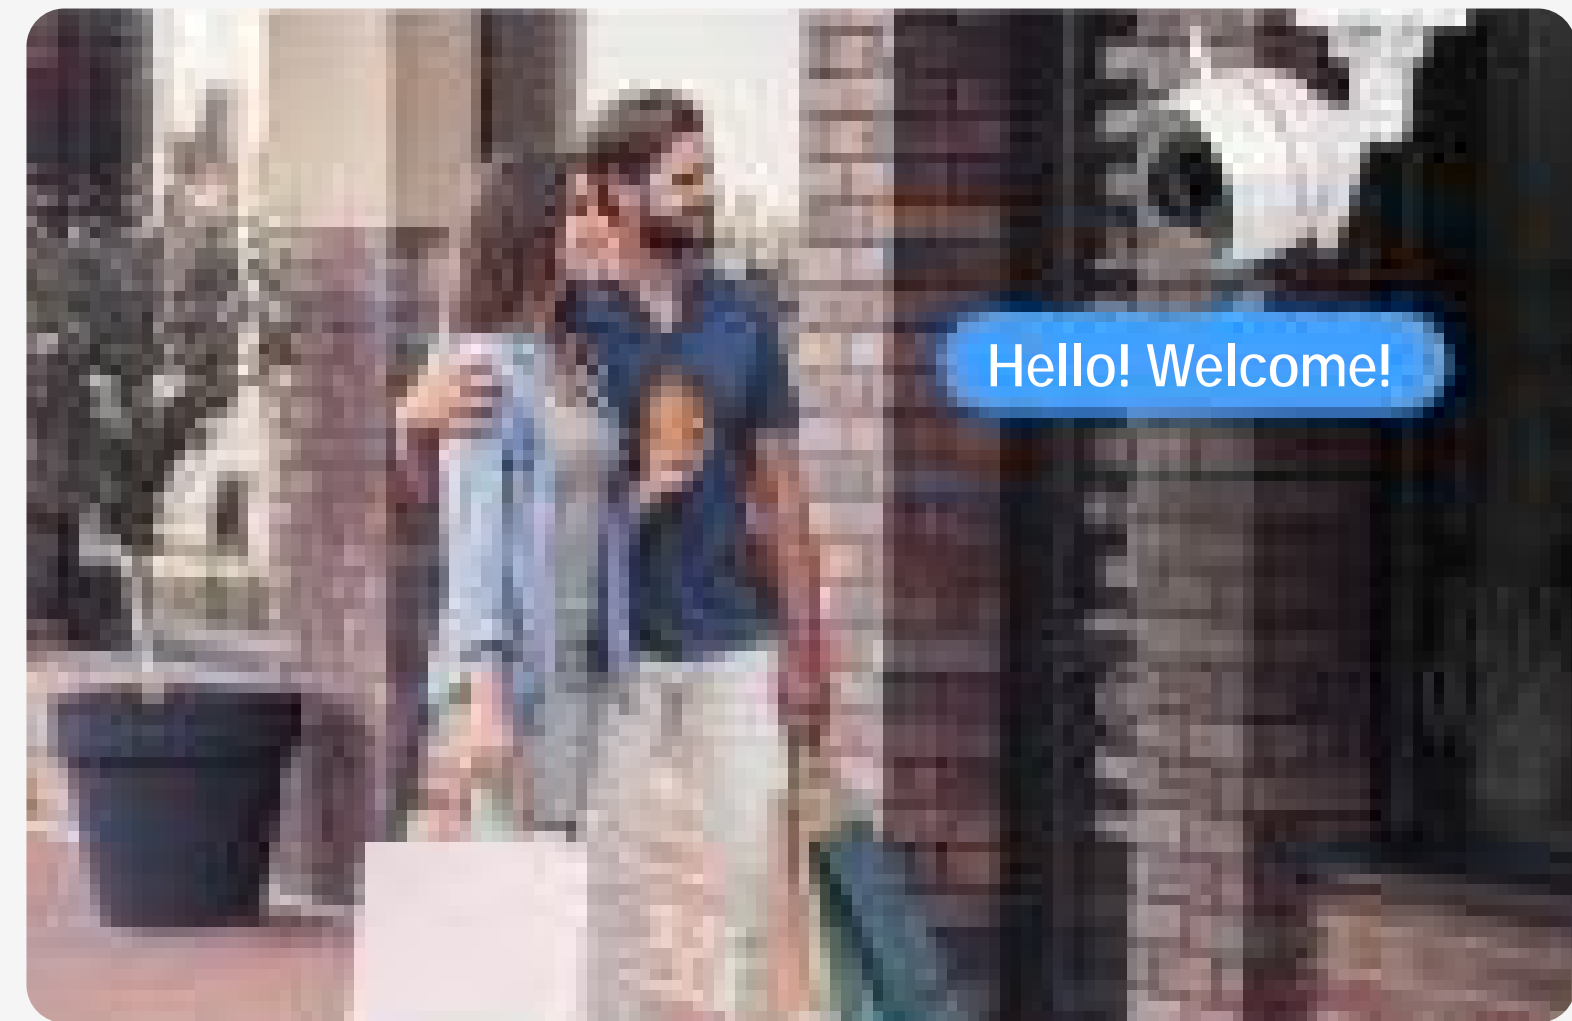

## AI-powered person detection.

---

As an upgrade from simple motion detection, the embedded AI algorithm intelligently detects the motion of human shapes in real-time. When people enter your customized detection area, you will be alerted immediately.

## DIY alerts.

---

Along with default alert sounds, the camera also allows you to record three 10-second audio messages to either greet or deter visitors. Try something like, "Hello! Welcome!" Or perhaps, "Get away from my house!" It's time to be creative!