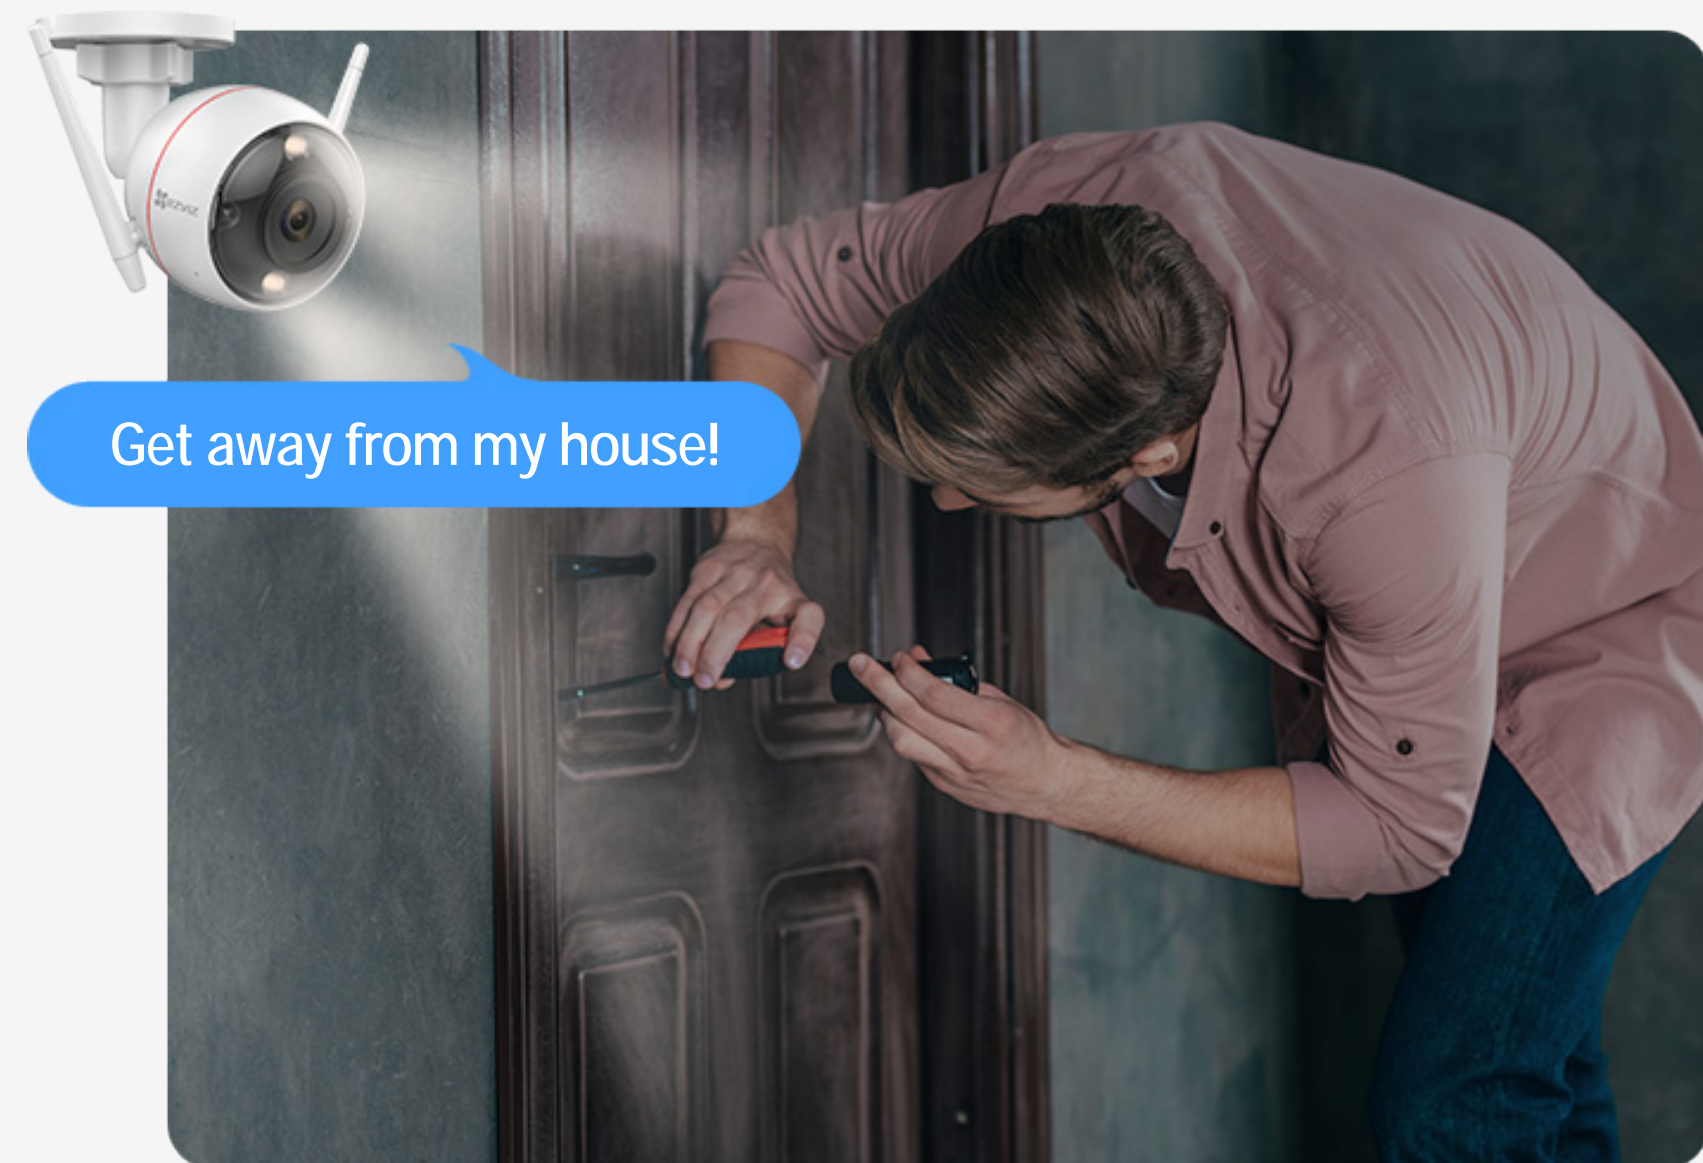

Guards at the gate.

Designed to bring peace of mind, the C3W Pro camera comes with our proud Active Defense function. Upon detection of intruders, the camera will set off a loud siren and flash* two spotlights to scare them off.

*The spotlights will not flash in the darkness when color night vision mode is enabled.