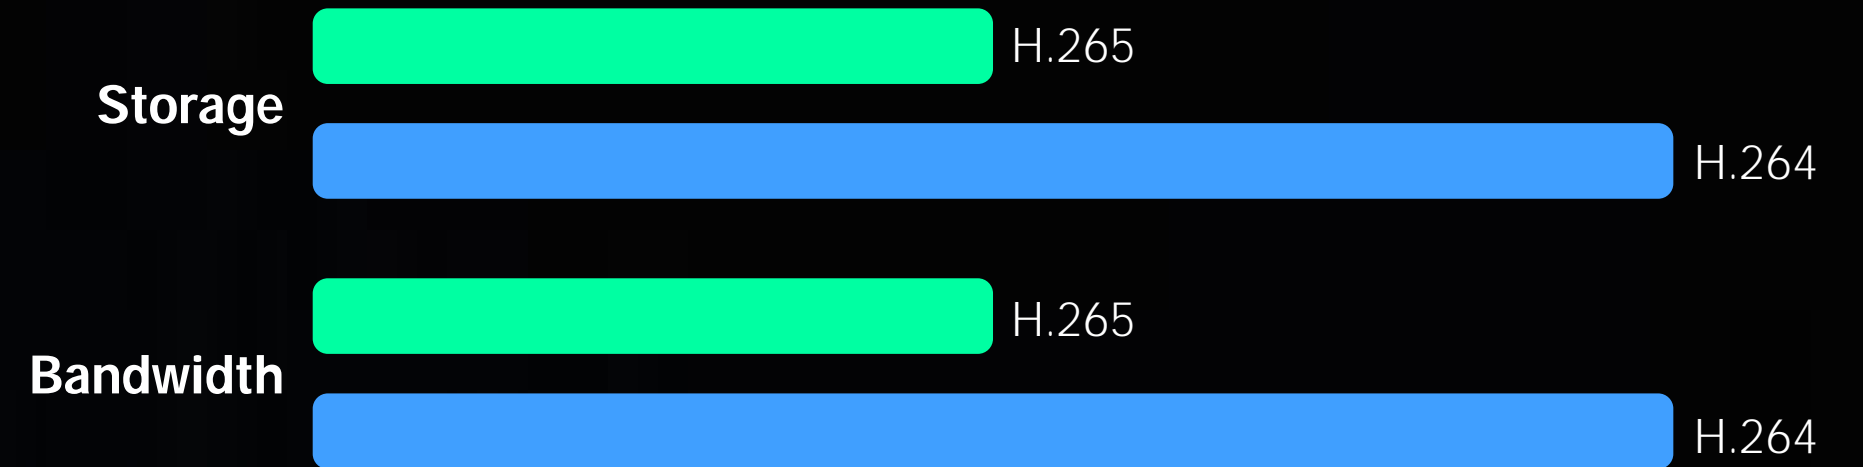

## Enhanced connection.

---

Boasting wall-penetration and anti-interference capabilities, the dual-antenna C3W Pro camera handles long-range transmission easily. Enjoy the confidence to install the camera at the front gate or in your yard while maintaining a steady and reliable connection.

## Save money on storage and bandwidth.

---

The camera features the advanced H.265 video compression technology, achieving better video quality with only half the bandwidth and half the storage space of the previous H.264 video compression standard.