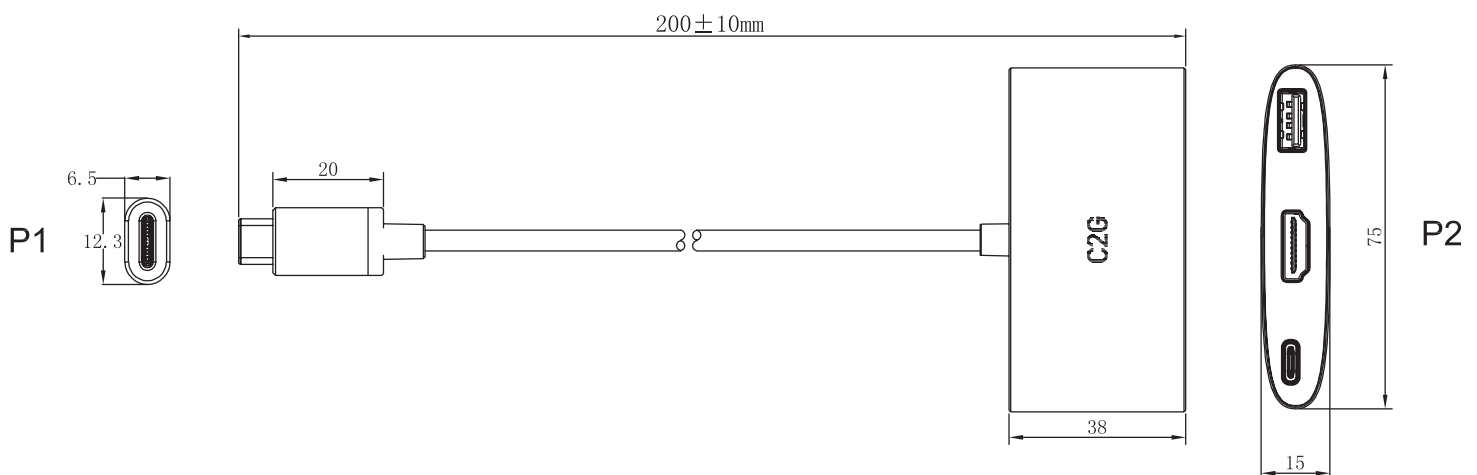

DATA SHEET

SPECIFICATIONS:

USB-C Mini Dock with HDMI, USB-A, and USB-C Power Delivery up to 100W - 4K 30Hz

SIGNAL SPECIFICATIONS:

- HDMI Resolution: Up to 4K (3840x2160) @ 30Hz
- USB-A 3.0 Female: Supports Data up to 5Gbps
- USB-C Female: Supports PD 3.0 Charging

ELECTRICAL SPECIFICATIONS:

- Cable: OD: 4.2MM/UL2725(7/0.06T*1P+D+AL+HM)*4C+7/0.06T*4C+7/0.20T*2C+F+D+AB16/9/0.08T, Jacket PVC

PHYSICAL SPECIFICATIONS:

- Operating Temperature: 0° to 50°C
- Storage Temperature: -25° to 70°C

PHYSICAL CHARACTERISTICS:

- Connector: HDMI A Female: Contact Pin: C5191, Gold Plated Shell: C2680, Nickel Plated Insulation: LCP, Black
- Connector: USB-C Female: Contact Pin: Copper Alloy, Gold Plated Shell: Stainless Steel, Nickel Plating Insulation: LCP, Black
- Connector: USB-A 3.0 Female: Contact Pin: Copper Alloy Shell: SUS, Nickel Plating Insulation: LCP, Blue
- Connector: USB-C Male: Contact Pin: Copper Alloy, Gold Plated Shell: Stainless Steel, Nickel Plating Insulation: LCP, Black
- AL Shell: Gray
- AL Shell: Gray/Printing: C2G
- Shell: Back Cover: ABS+PC/Black
- Inspection: 100% Test for Short/Open
- Inspection: Mechanical test for Connectors
- Inspection: 100% Function Test

C2G
A brand of **legrand**

Great King Street North
Birmingham, West Midlands B19 2LF
UK Phone (0)800 328 2916
EMEA Phone +44 (0)1952 677300
www.c2g.com/uk

Follow Us