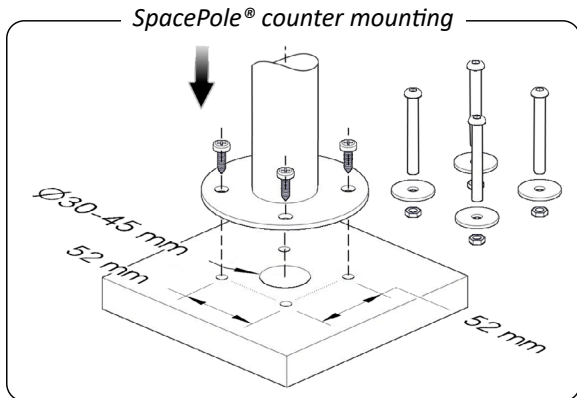

Back-to-Back Screen Connection

Essentials Installation Guide

SPV1103 (-FX) SpacePole® Back-to-Back Screen Mount