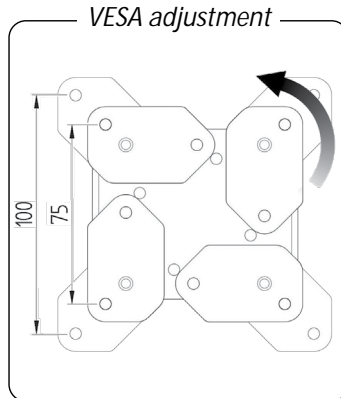

Back-to-Back Screen Connection

Essentials Installation Guide

SPV1103 (-FX) SpacePole® Back-to-Back Screen Mount