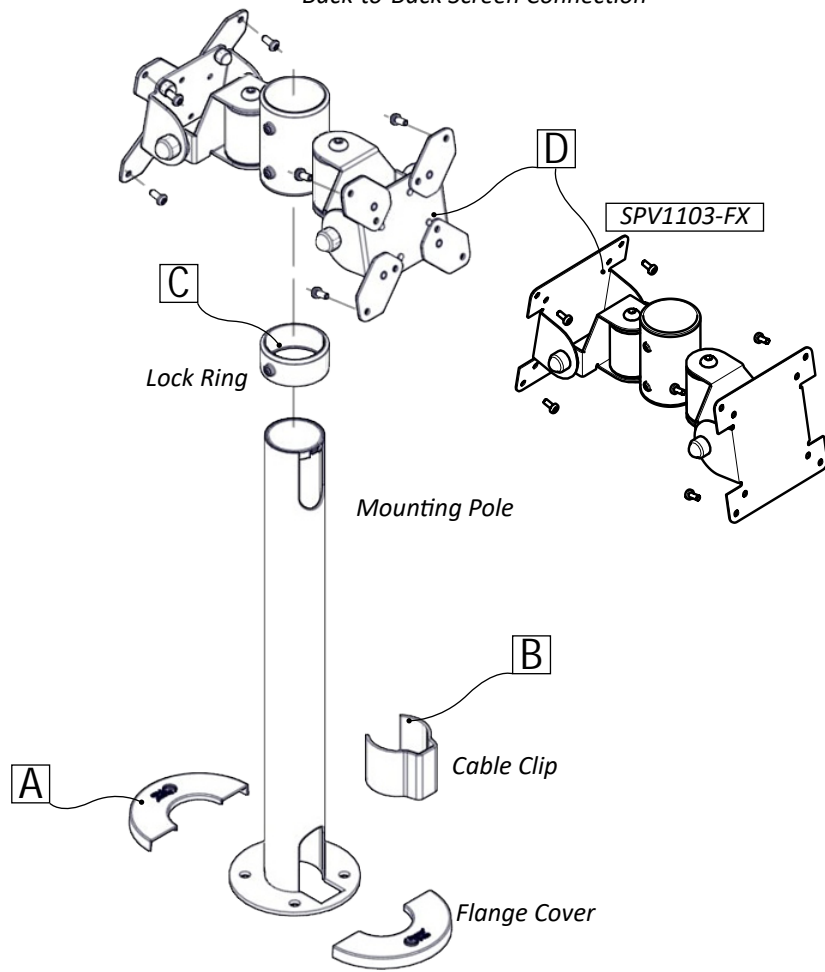

Back-to-Back Screen Connection

Essentials Installation Guide

SPV1103 (-FX) SpacePole® Back-to-Back Screen Mount