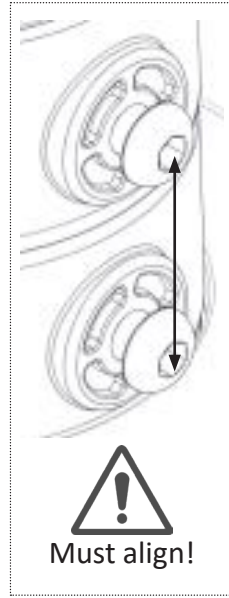

## Function

Rotation: 310°

Tilt: 0°-70°

MultiGrip

MK15-0227 version 1.2 05/2019

## Counter mounting

1

Tape

Screws

Flange cover

2

Option A

Option B

3A

3B

Cannot be disassembled easy

Mounting tilting module

Mounting tilting module and length adapter

4A

4B

Cable management