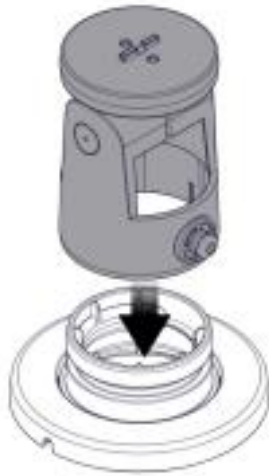

## Function

Rotation: 310°

Tilt: 0°-70°

MultiGrip

MK15-0227 version 1.2 05/2019

## Counter mounting

1

Tape

Screws

Flange cover

2

Option A

Option B

3A

3B

Cannot be disassembled easy

Mounting tilting module

Mounting tilting module and length adapter

4A

4B

Cable management