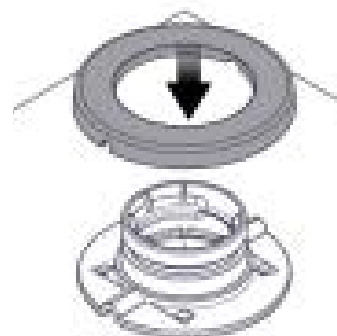

## Function

Rotation: 310°

Tilt: 0°-70°

MultiGrip

MK15-0227 version 1.2 05/2019

## Counter mounting

1

Tape

Screws

Flange cover

2

Option A

Option B

3A

3B

Cannot be disassembled easy

Mounting tilting module

Mounting tilting module and length adapter

4A

4B

Cable management