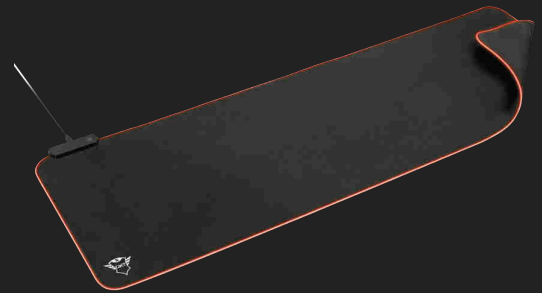

#23395

RGB Mouse Pad

XXL Mouse pad with RGB illumination and optimized surface texture for precise and smooth control

Key features

- Flexible design with comfortable fabric surface
- RGB LED illuminated edges, adjustable without software
- XXL surface design (930 x 300 x 3 mm)
- Optimised for all sensitivity settings and sensors
- Non-slip rubber base
- 1.8m braided cable

What's in the box

- XXL Mousepad
- Gaming sticker

System requirements

- USB port

FLEXIBLE
MATERIAL

SURFACE AREA
930X300MM

OPTIMIZED
TEXTURE