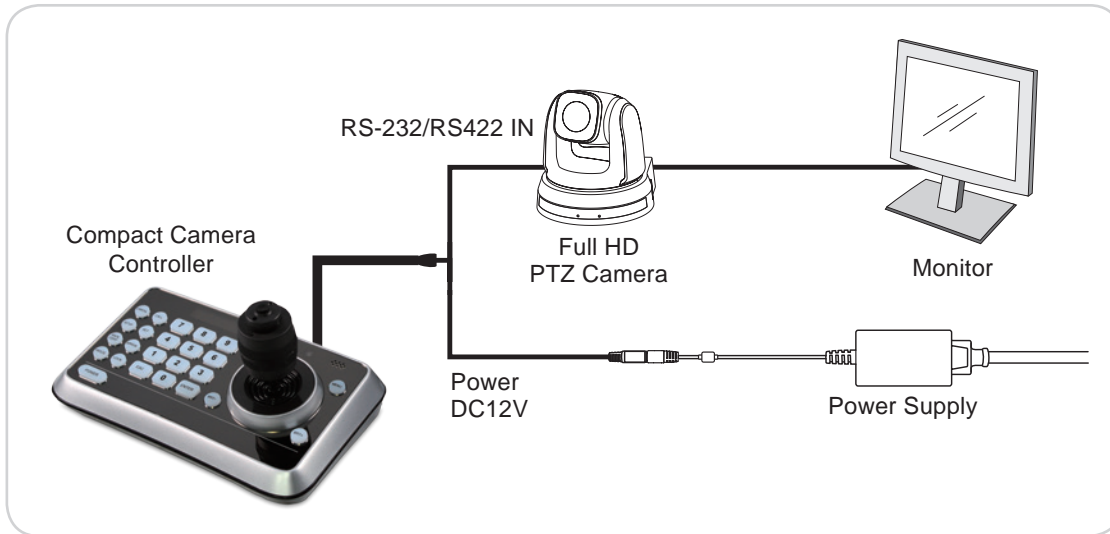

The VS-K20 joystick controls any of the Lumens PTZ cameras. This accessory allows for easy operation and different camera adjustments. With its auto back light keys and OLED display, the VS-K20 is a great camera controller accessory.

Key Features

- Joystick for Pan/Tilt/Zoom and focusing
- Easy operation of versatile camera adjustments
- The RS-232/RS-422 communication interfaces allow long-distance communication
- High brightness OLED display
- Multi-level protection from illegal operation and settings
- Auto backlight keys

Product Specifications

Comm. Interface	Mini Din 8PIN	Backlight	Auto / Manual
Protocol	VISCA	Power	DC12V
Baud Rate	9600/38400 bps	Power Consumption	< 2W
Camera Control (Max.)	7	Dimensions (L x W x H)	7.9" x 4.7" x 4.1" (200 x 120 x 103 mm)
Joystick	4-axis (Pan/Tilt/Zoom/Focus)	Weight	1.1 lbs (0.5 kg)
Display	OLED		