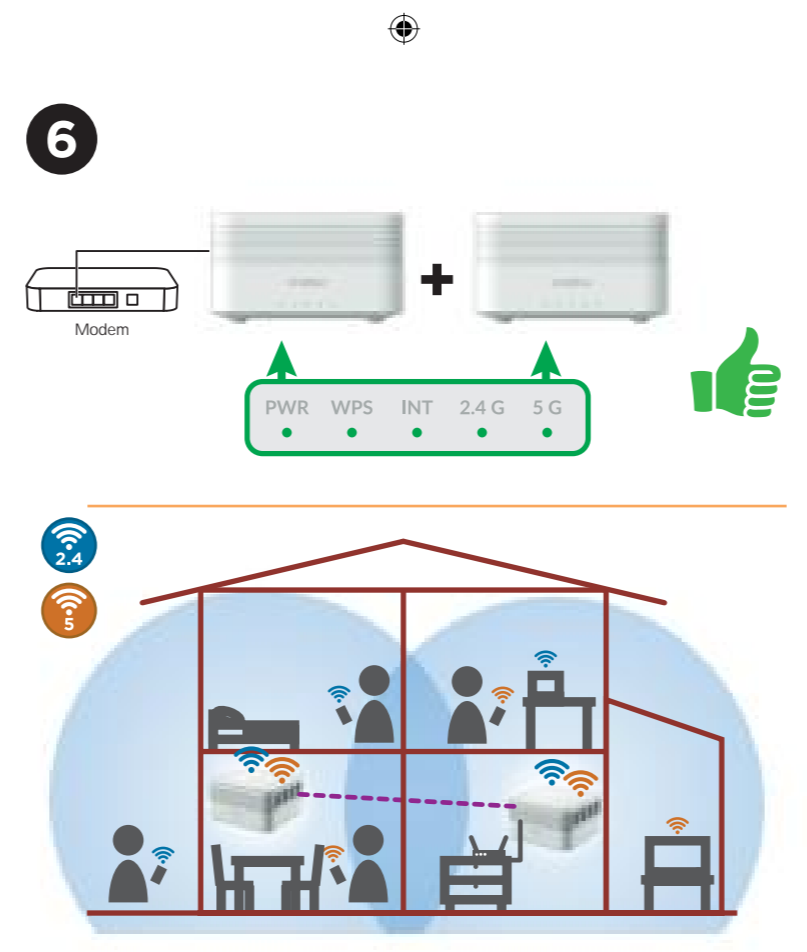

STRONG

3000 Mbit/s

ATRIA

WI-FI MESH HOME KIT AX3000

High Performance Mesh Wi-Fi 6 System

Installation Instructions

ATRIA Mesh App

SERVICE CENTER