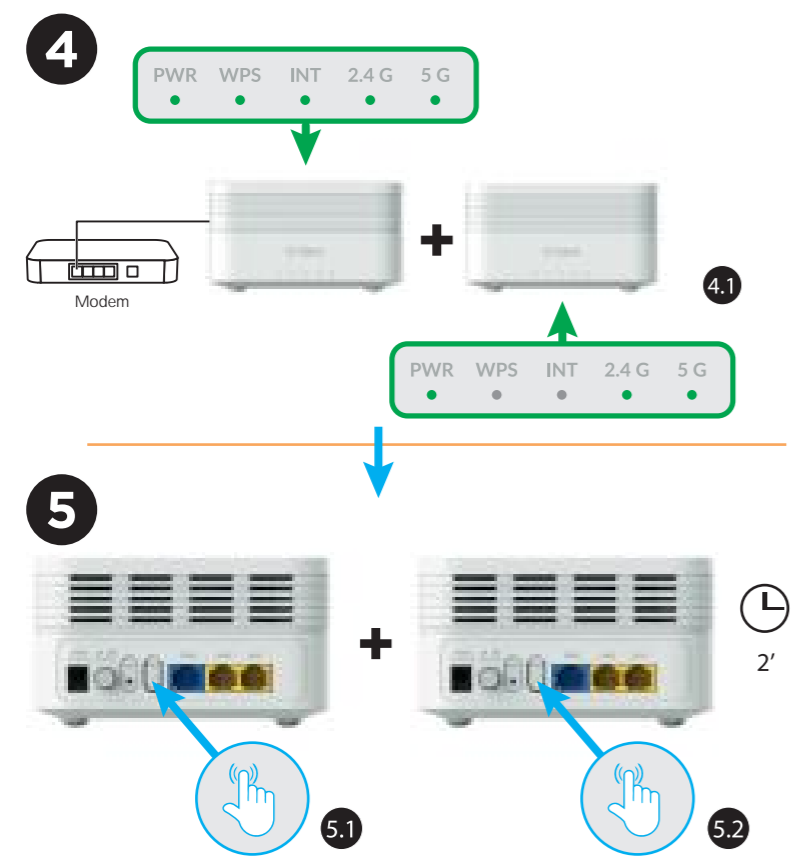

STRONG

3000 Mbit/s

ATRIA

WI-FI MESH HOME KIT AX3000

High Performance Mesh Wi-Fi 6 System

Installation Instructions

ATRIA Mesh App

SERVICE CENTER