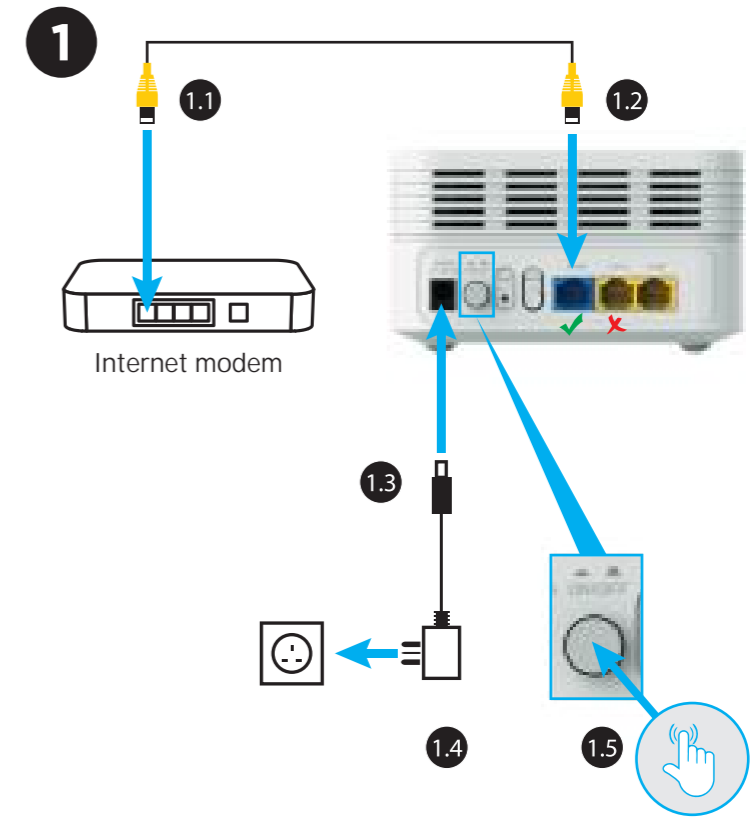

STRONG

3000 Mbit/s

ATRIA

WI-FI MESH HOME KIT AX3000

High Performance Mesh Wi-Fi 6 System

Installation Instructions

ATRIA Mesh App

SERVICE CENTER