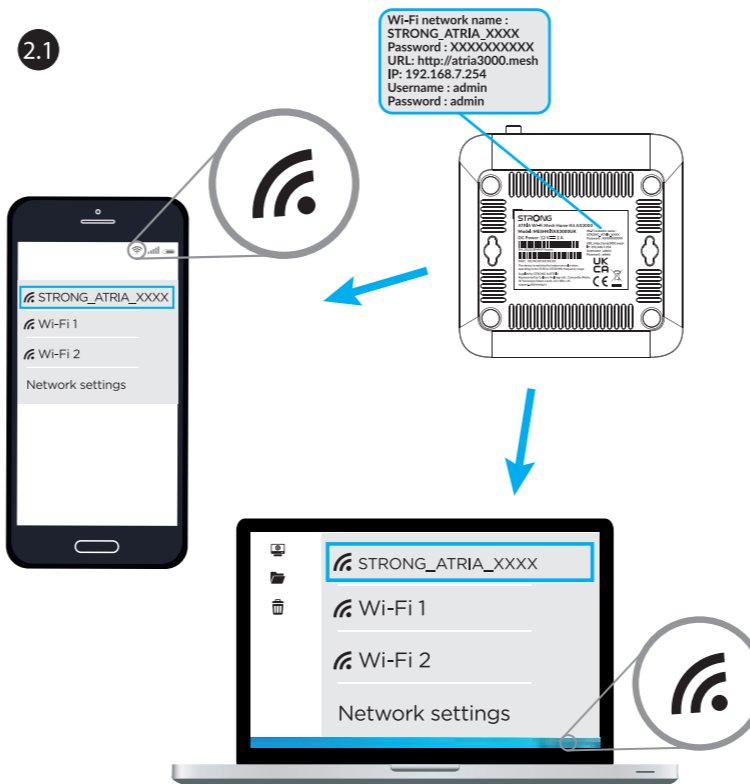

STRONG

3000 Mbit/s

ATRIA

WI-FI MESH HOME KIT AX3000

High Performance Mesh Wi-Fi 6 System

Installation Instructions

ATRIA Mesh App

SERVICE CENTER