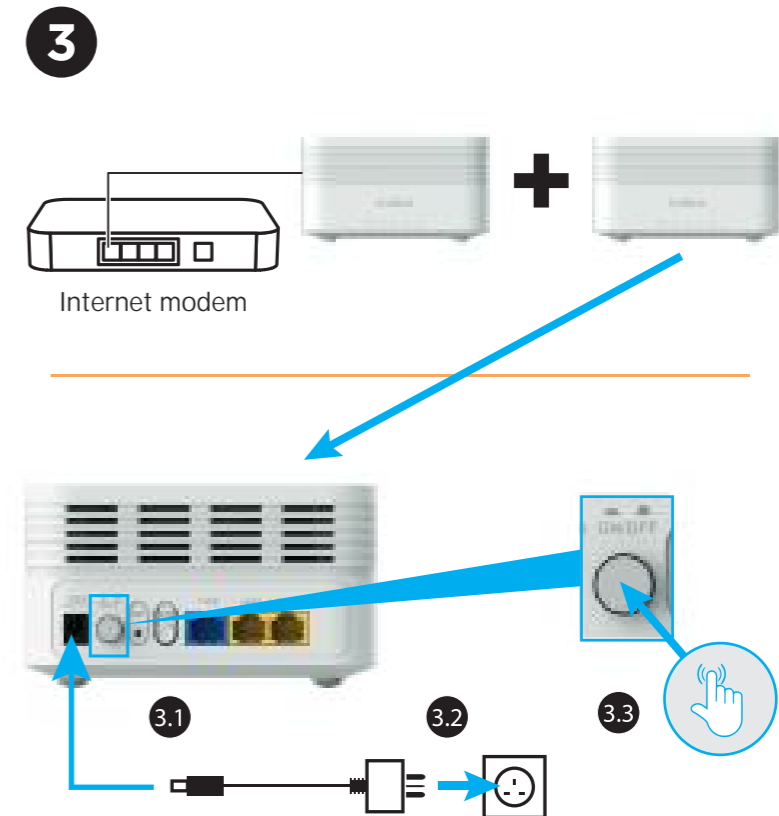

STRONG

3000 Mbit/s

ATRIA

WI-FI MESH HOME KIT AX3000

High Performance Mesh Wi-Fi 6 System

Installation Instructions

ATRIA Mesh App

SERVICE CENTER