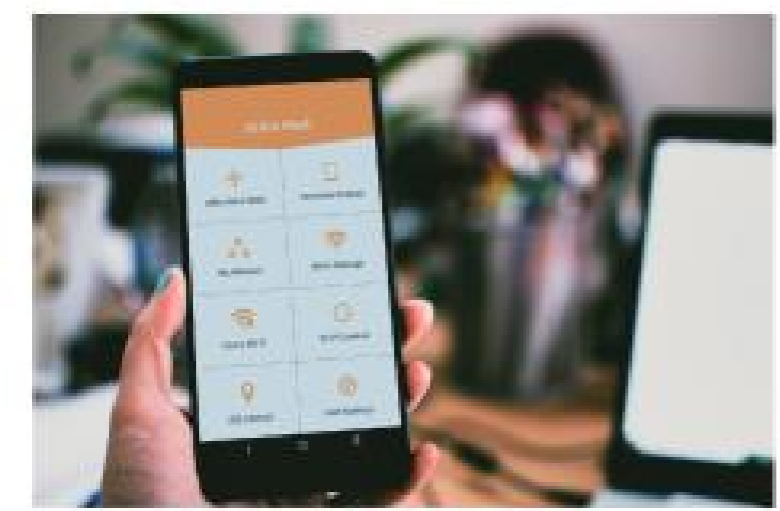

STRONG

3000 Mbit/s

ATRIA

WI-FI MESH HOME KIT AX3000

High Performance Mesh Wi-Fi 6 System

Installation Instructions

ATRIA Mesh App

SERVICE CENTER