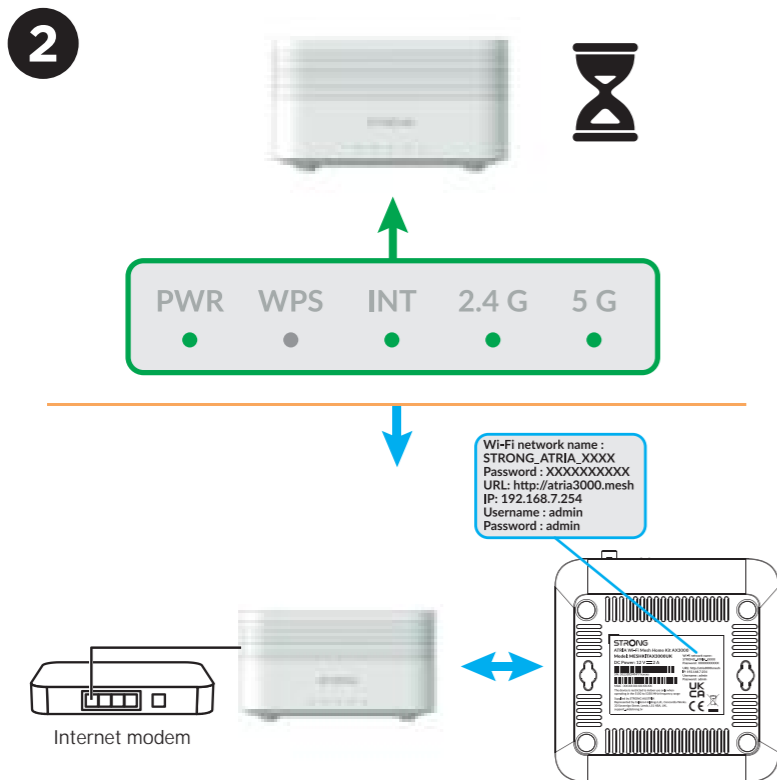

STRONG

3000 Mbit/s

ATRIA

WI-FI MESH HOME KIT AX3000

High Performance Mesh Wi-Fi 6 System

Installation Instructions

ATRIA Mesh App

SERVICE CENTER