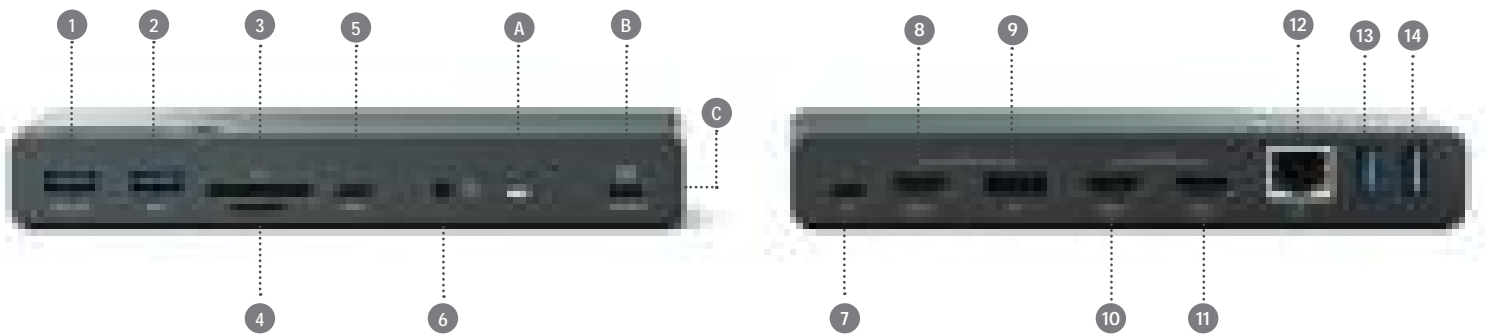

The dock may also be used without a power supply, receiving its power from the USB port on the host computer, but power available to connected peripherals will be limited to what the host computer can provide.

*Power adapter required to enable passthrough charging - available separately.

Truly Universal All-in-One Connectivity

The DV4 docking station provides universal compatibility across Windows, Mac and Chromebook computers and laptops. Allowing modern USB-C equipped or older USB-A computers to be connected to a minimum of two displays, this dock enables IT professionals and organisations to deploy the DV4 docking station as a single solution across all users. The DV4 dock helps removes clutter and can power hot desking arrangements in any workspace environment.

In addition to supporting up to four external displays, the dock provides connections for all other standard peripherals including:

14 High-Performance Ports

- A** LED Indicator
- B** USB-C with Power Delivery (to Computer)
- C** Lock Slot
- 1** USB-A 3.2 Port - 5 Gbps
- 2** USB-A 3.2 Port - 5 Gbps
- 3** SD Card Slot
- 4** Micro SD Card Slot
- 5** USB-C Port
- 6** 3.5mm Combo Jack
- 7** USB-C PD input (100W/20V/5A)
- 8** HDMI Video (to Monitor)
- 9** DisplayPort Video (to Monitor)
- 10** HDMI Video (to Monitor)
- 11** HDMI Video (to Monitor)
- 12** Gigabit Ethernet Port
- 13** USB-A 2.0 Port - 480Mbps
- 14** USB-A 2.0 Port - 480Mbps