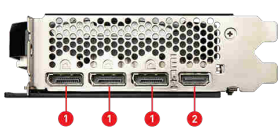

SPECIFICATIONS

Model Name	GeForce RTX™ 4060 Ti VENTUS 3X 8G OC
Graphics Processing Unit	NVIDIA® GeForce RTX™ 4060 Ti
Interface	PCI Express® Gen 4 x16 (uses x8)
Core Clocks	Extreme Performance: 2580 MHz (MSI Center) Boost: 2565 MHz
CUDA® CORES	4352 Units
Memory Speed	18 Gbps
Memory	8GB GDDR6
Memory Bus	128-bit
Output	DisplayPort x 3 (v1.4a) HDMI™ x 1 (Supports 4K@120Hz HDR and 8K@60Hz HDR and Variable Refresh Rate (VRR) as specified in HDMI™ 2.1a)
HDCP Support	Y
Power consumption	160 W
Power connectors	8-pin x 1
Recommended PSU	550 W
Card Dimension (mm)	308 x 120 x 43 mm
Weight (Card / Package)	713 g / 1065 g
DirectX Version Support	12 Ultimate
OpenGL Version Support	4.6
Maximum Displays	4
G-SYNC® technology	Y
Digital Maximum Resolution	7680 x 4320

CONNECTIONS

1. DisplayPort
2. HDMI™

FEATURES

Triple Fan

Three fans and a huge heatsink ensure a cool and quiet experience for you.

TORX FAN 4.0

A masterpiece of teamwork, fan blades work in pairs to create unprecedented levels of focused air pressure.

Copper Baseplate

A solid nickel-plated copper baseplate transfers heat from the GPU to all heat pipes for better cooling.

Core Pipe

Precision-machined heat pipes ensure max contact to the GPU and spread heat along the full length of the heatsink.