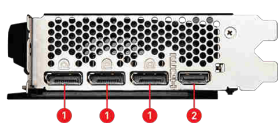

CONNECTIONS

1. DisplayPort
2. HDMI™