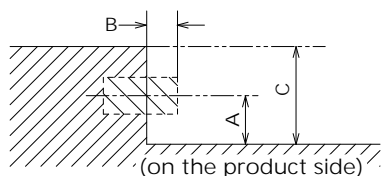

Sectional view of terminal b

(HDMI 1 / AUDIO OUT / IR IN / HDMI 4 / HDMI 3 / HDMI 2)

**Terminal b
43CQE2W Terminal (Side)**

Units : mm (inches)

	HDMI	IR / AUDIO OUT
A	6.6 (0.26)	7.7 (0.3)
B	-	0.7 (0.02)
C	26.9 (1.06)	

1 Due to the construction of terminal, some types of connecting cable or USB memory device cannot be used. Be sure to use connecting cable or USB memory device after confirmation in this drawing.