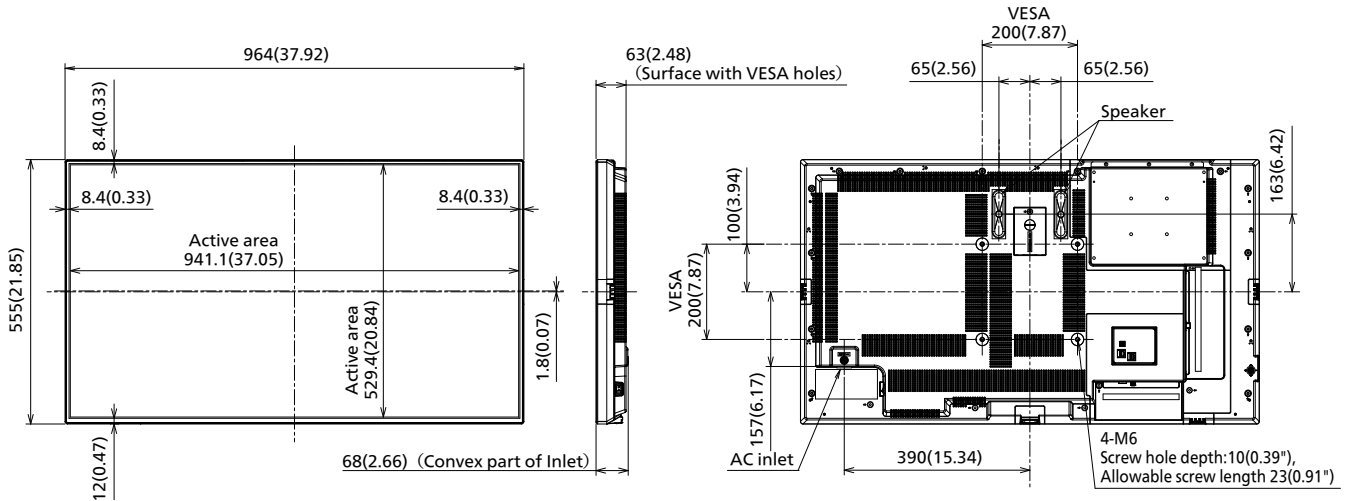

1 In case of running for a long time, the moving image is recommended to be displayed. If you display a still picture for an extended period, the image retention might remain on the screen. However, image retention can gradually disappear by displaying movie images.

INCLUDED ACCESSORIES

- Remote Control - Batteries (AA Size) x 2
- AC cord x 2 (EU/UK (approx. 2 m (78.7"))
- IR sensor x 1 (cable length approx. 1480 mm (4.85 ft))
- IR Sensor Holder x 1 (Screw x 3)
- RS232C cable x1 (Approx. 1 m (3.28 ft)) - Clamper x 3

STANDARD (CERTIFICATIONS)

SAFETY REGULATIONS	EN62368-1
RADIATION REGULATIONS	EN55032, EN55035, EN61000-3-2, EN61000-3-3

WIRELESS LAN

Compliance standard	IEEE 802.11 a/b/g/n/ac Dual band (Wireless LAN Standard protocol)
Channel	CH 1-13, CH 36-64, CH 100-140
Communication range	Approx. 30 m (Depends on usage environment)

Bluetooth®

Supported version	Bluetooth® 5.1 with BLE
Profile	HID / A2DP

REMOTE CONTROL TRANSMITTER

Power Requirements	DC 3 V (AA Size batteries x 2)
Operating distance¹	Approx. 7 m/23 ft
Weight	Approx. 111 g (3.92 oz) ncluding batteries
Dimensions (W x H x D)	51 x 161 x 27 mm (2.00" x 6.34" x 1.07")

1 When operated directly in front of the display screen.

OPTIONAL ACCESSORIES

Early warning software	ET-SWA 100 / 105 series

DIMENSIONS

Cautions: This drawing is not a scale
Units: mm (inches)