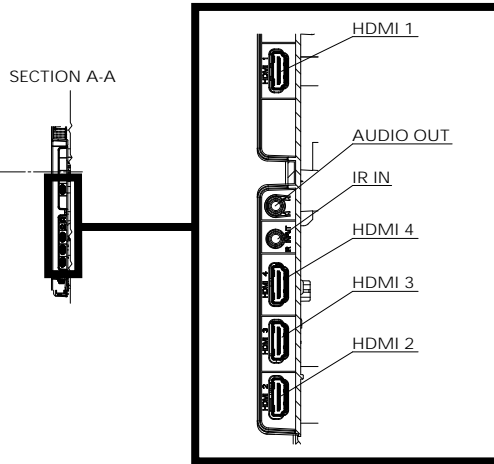

INCLUDED ACCESSORIES

- Remote Control - Batteries (AA Size) x 2
- AC cord x 2 (EU/UK (approx. 2 m (78.7"))
- IR sensor x 1 (cable length approx. 1480 mm (4.85 ft))
- IR Sensor Holder x 1 (Screw x 3)
- RS232C cable x1 (Approx. 1 m (3.28 ft)) - Clamper x 3

For signals without ○ in the Plug and Play-supported signal column, resolutions may not be selected on the PC side even if this unit supports those signals.

Note

● An auto detected signal format may be differently displayed from the actual input signal.

● [i] shown after the number of dots of resolution means the interlace signal.

● Drawing of terminals

View from back

Magnified figure of terminal b

Magnified figure of terminal a

Sectional view of terminal a