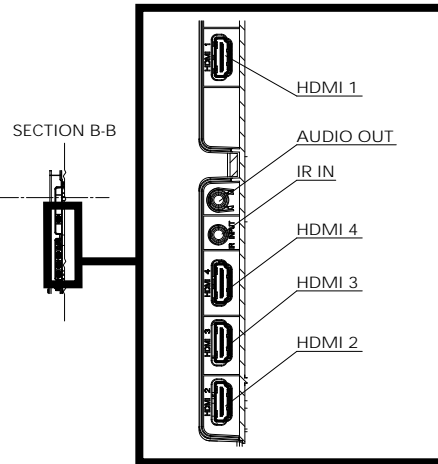

INCLUDED ACCESSORIES

- Remote Control
- Batteries (AA Size) x 2
- AC cord x 2 (EU/UK (approx. 2 m (78.7"))
- IR sensor x 1 (cable length approx. 1480 mm (4.85 ft))
- IR Sensor Holder x 1 (Screw x 3)
- RS232C cable x1 (Approx. 1 m (3.28 ft))
- Clamper x 3

For signals without ○ in the Plug and Play-supported signal column, resolutions may not be selected on the PC side even if this unit supports those signals.

Note

- An auto detected signal format may be differently displayed from the actual input signal.
- [i] shown after the number of dots of resolution means the interlace signal.

● Drawing of terminals

View from back

Magnified figure of terminal b

Magnified figure of terminal a

Sectional view of terminal a
(MICRO SD / SERIAL IN / LAN / USB TYPE-C /
USB TYPE-A / USB TYPE-A)

Terminal a
65CQE2W Terminal (Bottom)

Units : mm (inches)

	MICRO SD	SERIAL	LAN	USB TYPE-C	USB TYPE-A
A	5.1 (0.2)	7.7 (0.3)	9.3 (0.36)	4.8 (0.18)	7.3 (0.28)
B	-	0.7 (0.02)	5.1 (0.2)	-	-
C	27.0 (1.06)				

Sectional view of terminal b
(HDMI 1 / AUDIO OUT / IR IN / HDMI 4 / HDMI 3 / HDMI 2)