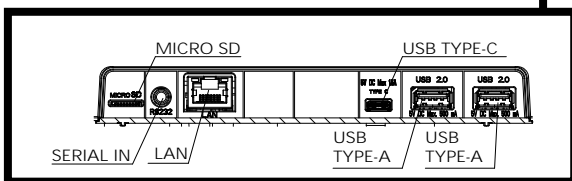

● Drawing of terminals

View from back

Magnified figure of terminal b

Magnified figure of terminal a

Sectional view of terminal a
(MICRO SD / SERIAL IN / LAN / USB TYPE-C /
USB TYPE-A / USB TYPE-A)

Terminal a
65CQE2W Terminal (Bottom)

Units : mm (inches)

	MICRO SD	SERIAL	LAN	USB TYPE-C	USB TYPE-A
A	5.1 (0.2)	7.7 (0.3)	9.3 (0.36)	4.8 (0.18)	7.3 (0.28)
B	-	0.7 (0.02)	5.1 (0.2)	-	-
C	27.0 (1.06)				

Sectional view of terminal b
(HDMI 1 / AUDIO OUT / IR IN / HDMI 4 / HDMI 3 / HDMI 2)