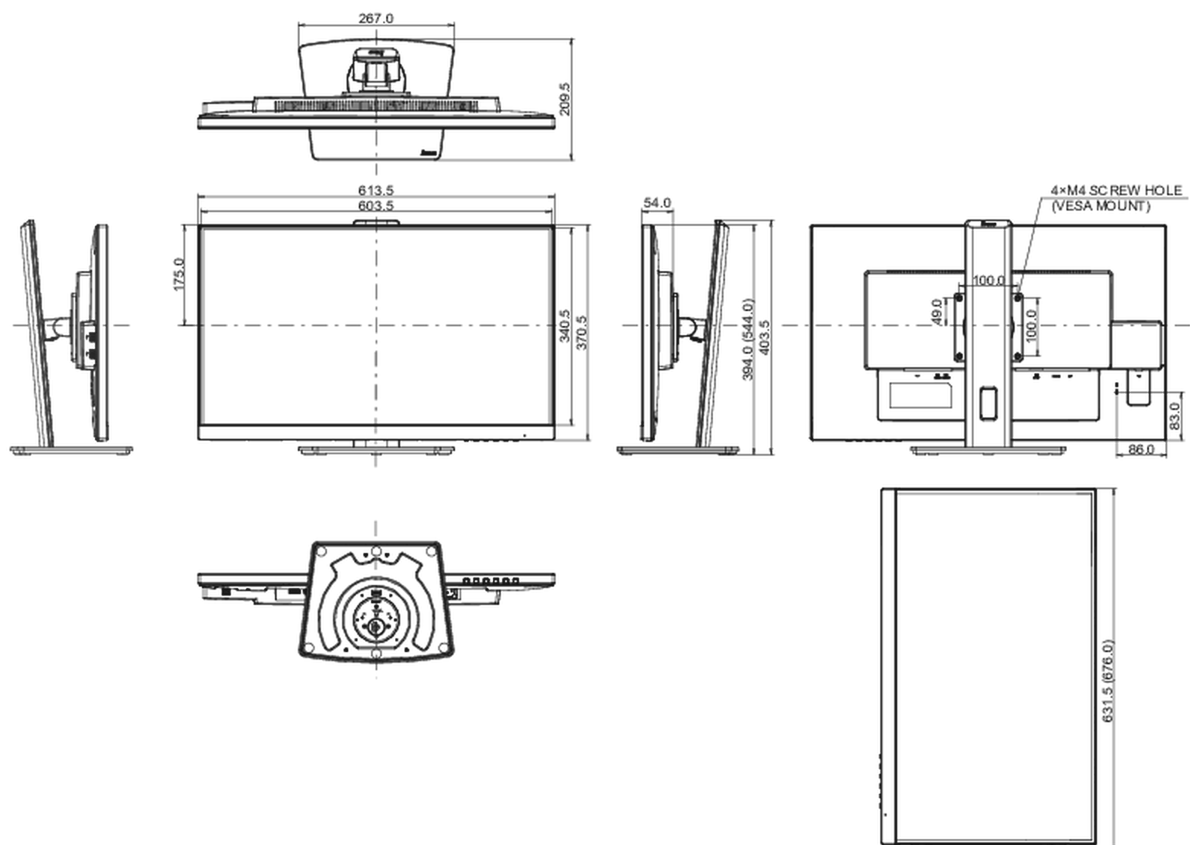

04 MECHANICAL

Display position adjustments	height, swivel, tilt, pivot (rotation both sides)
Height adjustment	150mm
Rotation (PIVOT function)	90°
Swivel stand	90°; 45° left; 45° right
Tilt angle	23° up; 5° down
VESA mounting	100 x 100mm

TCO Certified, CE, TÜV-GS, EAC, PSE, RoHS support, ErP, WEEE, VCCI, REACH, ENERGY STAR®, UKCA

Energy efficiency class (Regulation (EU) 2017/1369)

F

REACH SVHC

above 0.1%: Lead

08 DIMENSIONS / WEIGHT

Product dimensions W x H x D

613.5 x 394 (544) x 209.5mm

Weight (without box)

6.7kg

EAN code

4948570121656

All trademarks and registered trademarks acknowledged. E & O E. Specification subject to change without notice. All LCD's comply with ISO-9241-307:2008 in connection with pixel defects.