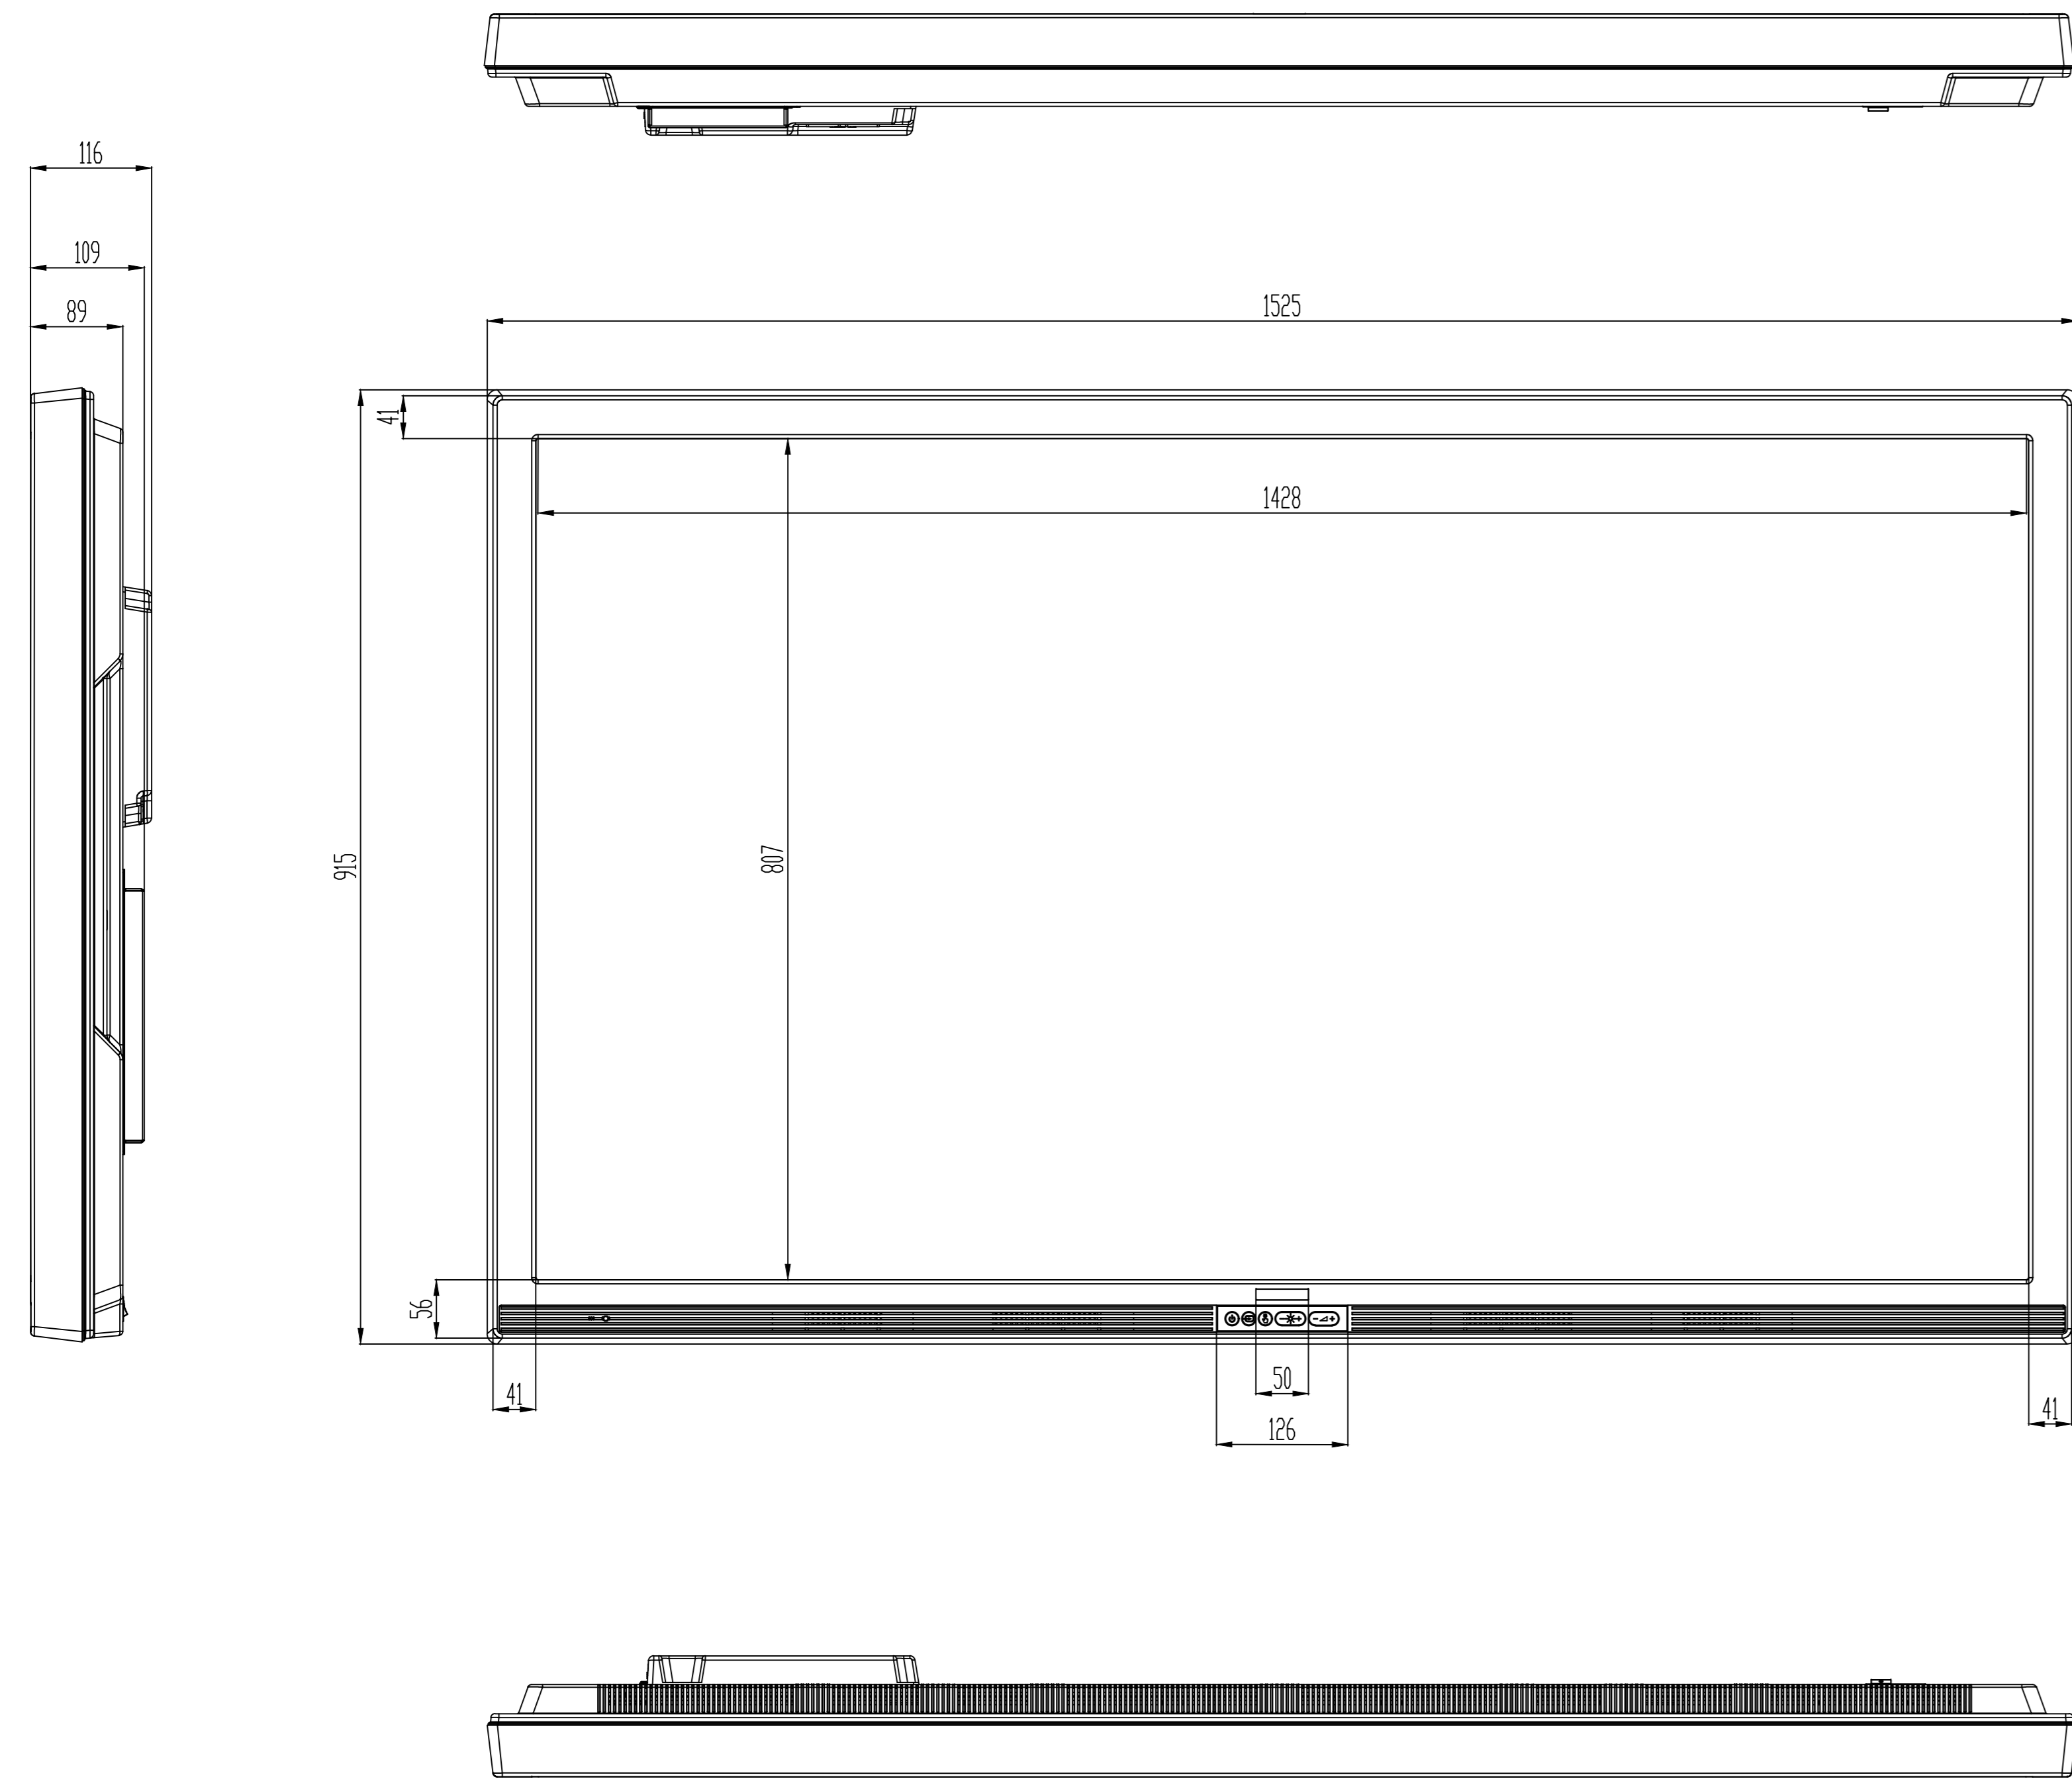

REV.NO	DATE/TARİH	NOTES/ACIKLAMALAR
1	31.03.2023	CIZIM OLUSTURULDU

MODEL	DIMENSIONS (mm)		
	WIDTH mm	DEPTH mm	HEIGHT mm
65499 IFPD MB450VS	1525	116	915
PRODUCT	1525	116	915
PACKAGING	1765	265	1100

1429

887

ACTIVE CELL DIMENSIONS

TOLERANCES	K	NAME:	REV:
0.00/50.00	±0.10	65499 IFPD MB450VS	R01
50.01/100.00	±0.30	CREATED : ISIK ELCIN DNGUN	DATE: 31.03.2023
100.01/250.00	±0.50	LAST REV. : ISIK ELCIN DNGUN	SHEET: 1 / 1
250.01/500.00	±0.75	CHECK : Hakan KODYUNCUGLU	SCALE : 1
500.01/1000.00	±1.00	APPRV. : Deniz ÇETINYUREK	UNIT mm
1000.01/2500.00	±1.50		
ANGLES	±0.5°	VESTEL VESTEL ELECTRONICS / DIJITAL PRODUCTS OPERATIONS MANISA/TURKIYE TEL:+90.236.2130660 FAX:+90.236.2130512	