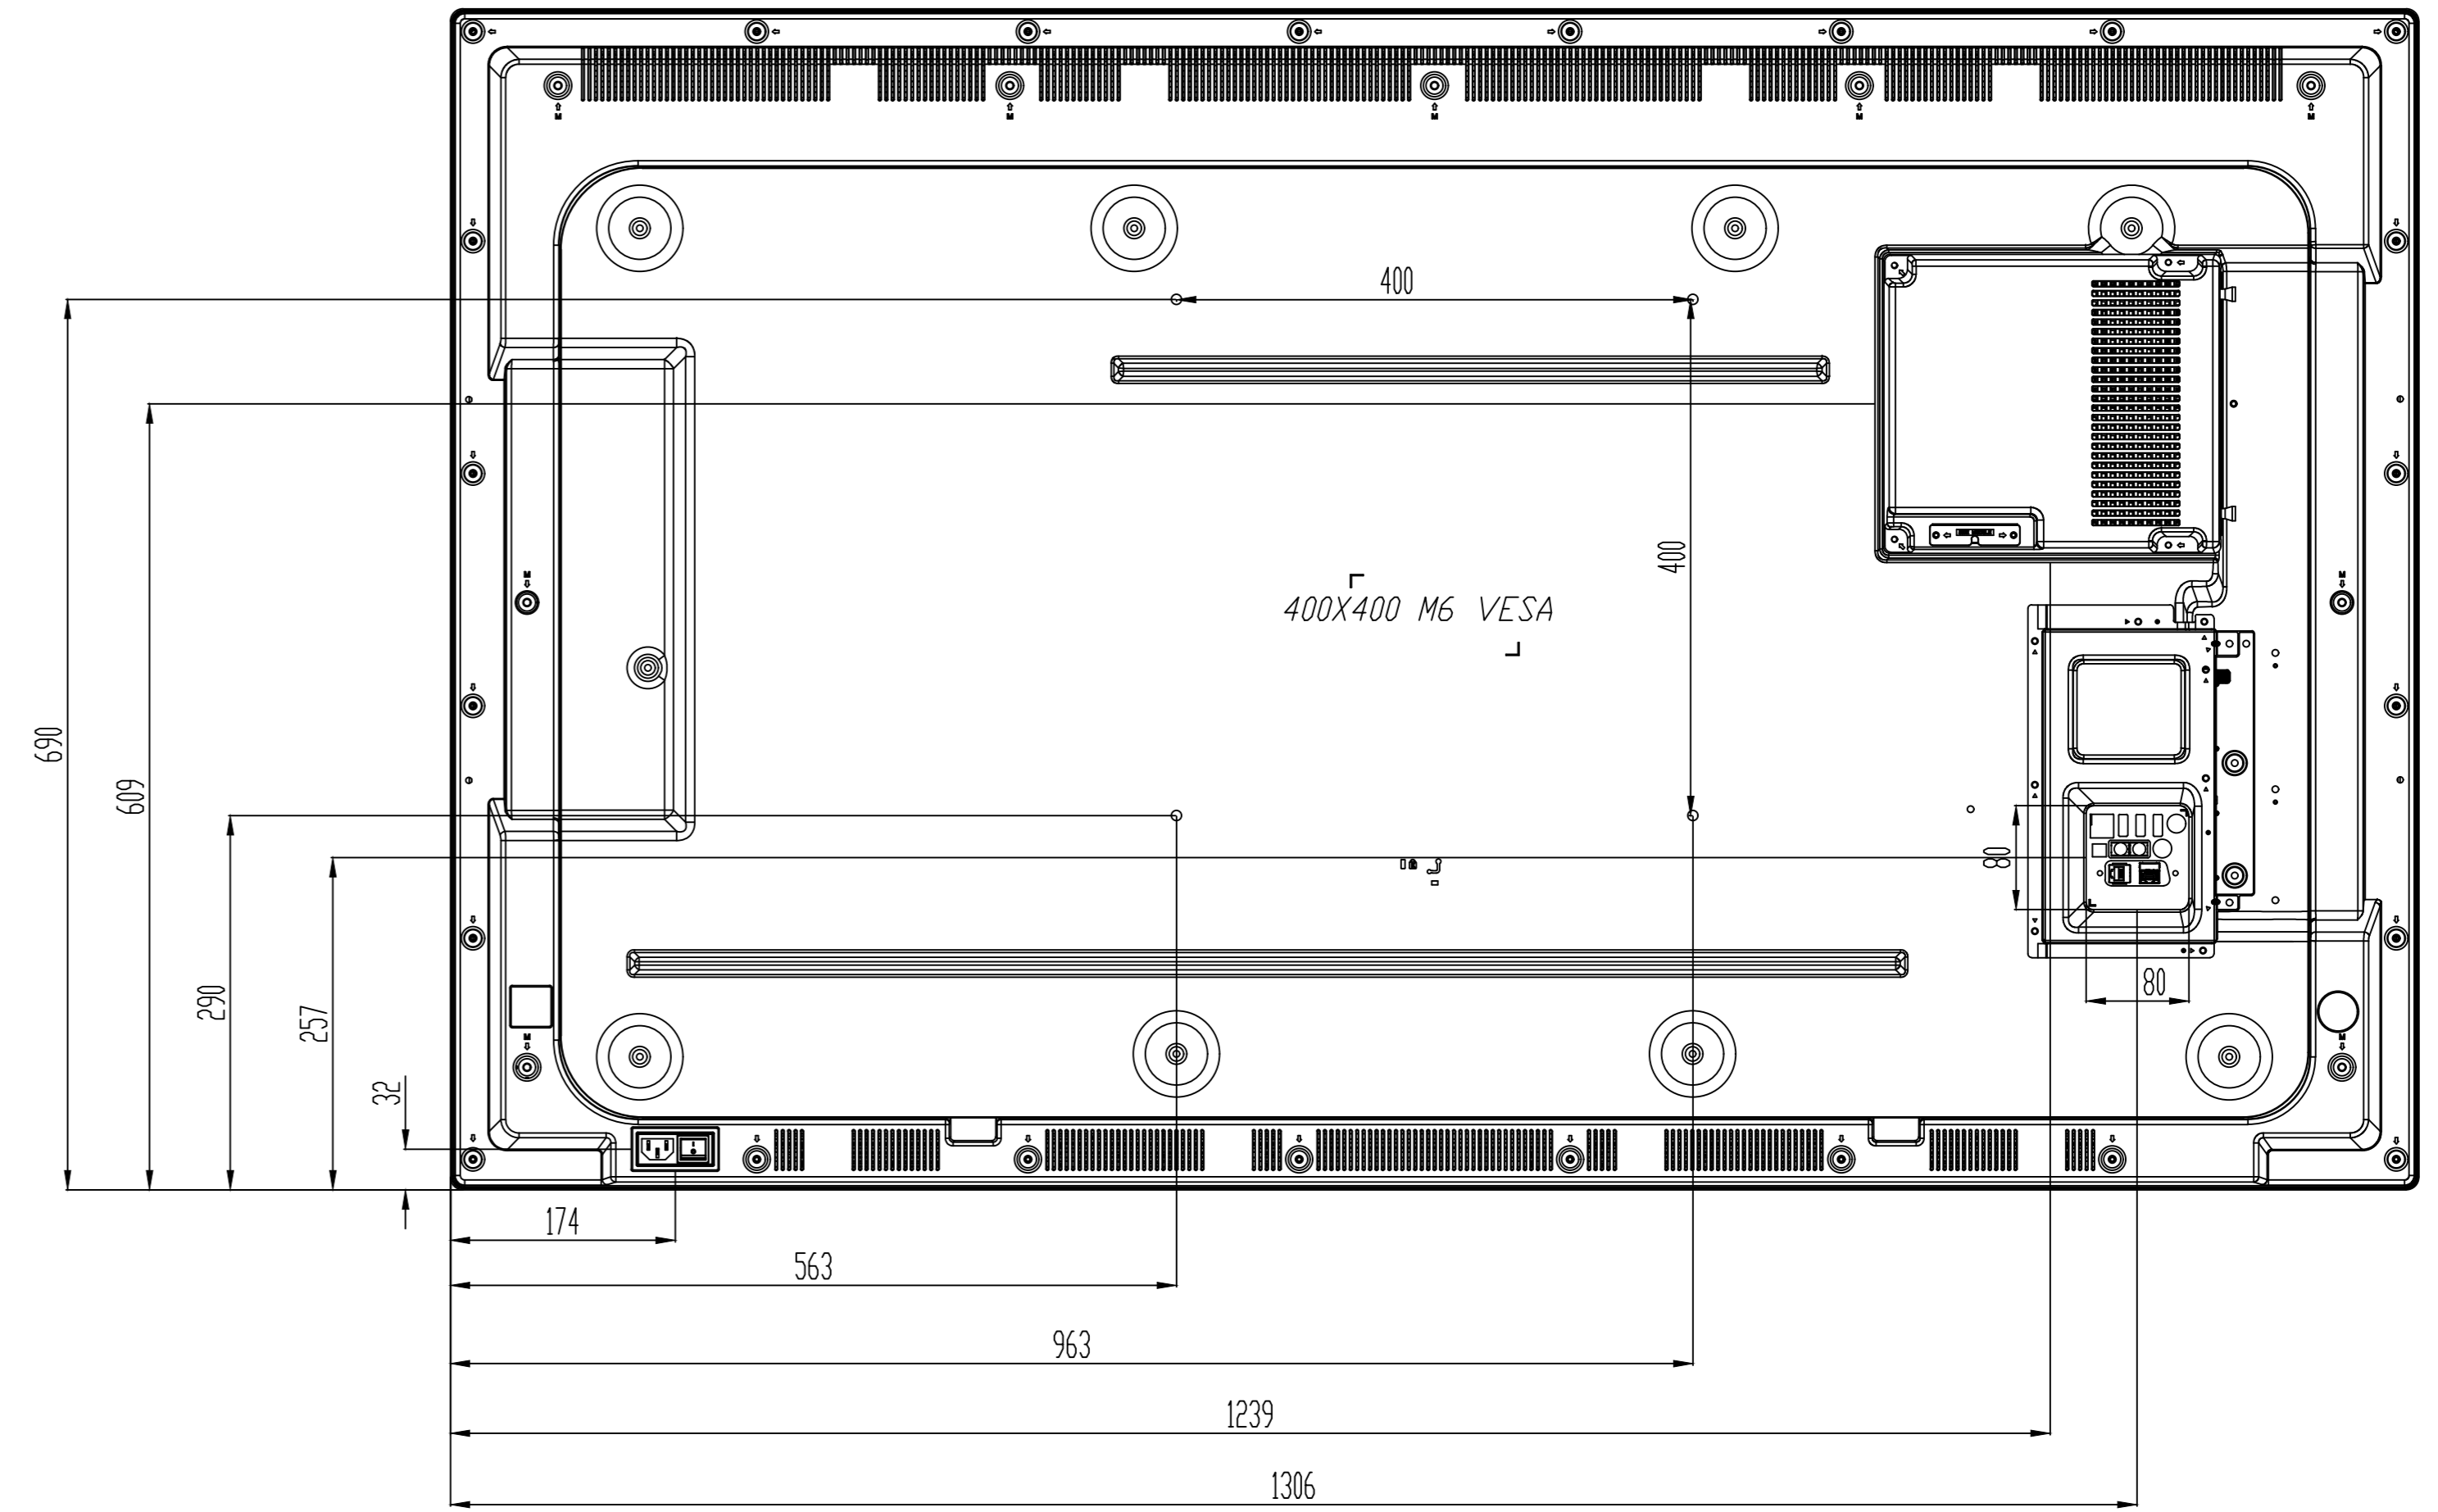

REV.NO	DATE/TARİH	NOTES/ACIKLAMALAR
1	31.03.2023	CIZIM OLUSTURULDU

MODEL	DIMENSIONS (mm)		
	WIDTH mm	DEPTH mm	HEIGHT mm
65499 IFPD MB450VS	1525	116	915
PRODUCT	1525	116	915
PACKAGING	1765	265	1100

1429

887

ACTIVE CELL DIMENSIONS

TOLERANCES	K	NAME:	REV:
0.00/50.00	±0.10	65499 IFPD MB450VS	R01
50.01/100.00	±0.30	CREATED : ISIK ELCIN DNGUN	DATE: 31.03.2023
100.01/250.00	±0.50	LAST REV. : ISIK ELCIN DNGUN	SHEET: 1 / 1
250.01/500.00	±0.75	CHECK : Hakan KODYUNCUGLU	SCALE : 1
500.01/1000.00	±1.00	APPRV. : Deniz ÇETINYUREK	UNIT mm
1000.01/2500.00	±1.50		
ANGLES	±0.5°	VESTEL VESTEL ELECTRONICS / DIJITAL PRODUCTS OPERATIONS MANISA/TURKIYE TEL:+90.236.2130660 FAX:+90.236.2130512	