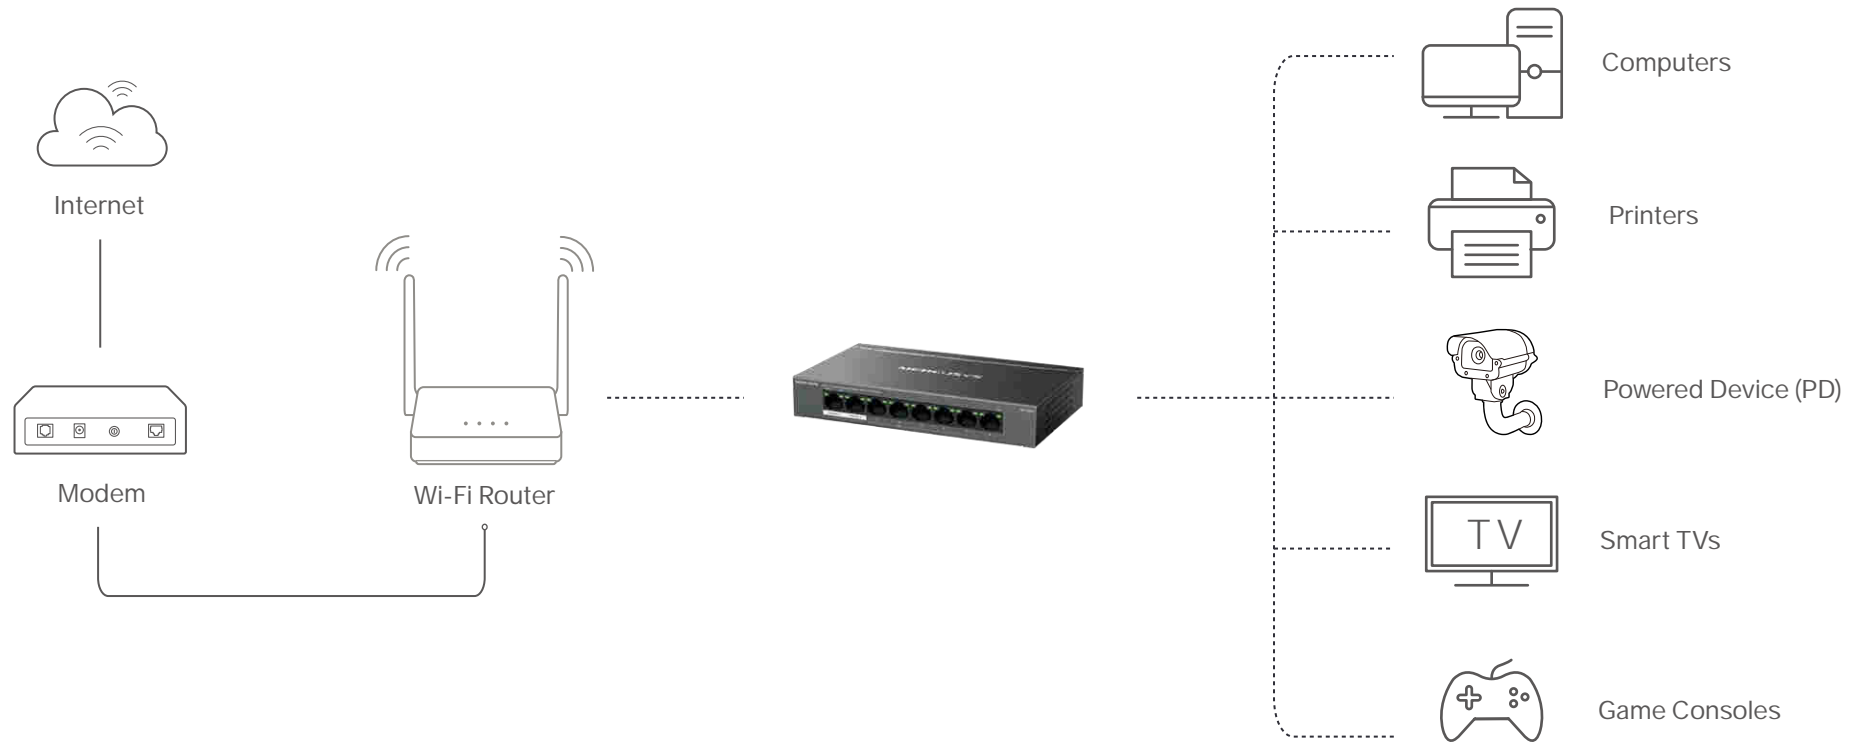

// Connections

Network deployment made simple with Power over Ethernet.