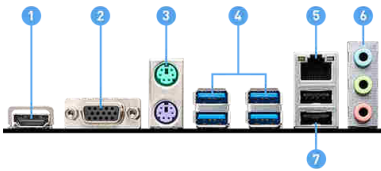

EZ Debug LED

Easiest way to troubleshoot.

Frozr AI Cooling

Detect CPU & GPU temperatures and automatically adjust system fan duty to a proper value.

Memory Boost

Advanced technology to deliver pure data signals for the best performance, stability and compatibility.

Core Boost

With premium layout and fully digital power design to support more cores and provide better performance.

CONNECTIONS

1. HDMI™
2. VGA
3. Keyboard/Mouse
4. USB 3.2 Gen 1 5Gbps (Type-A)
5. LAN port
6. Audio connectors
7. USB 2.0