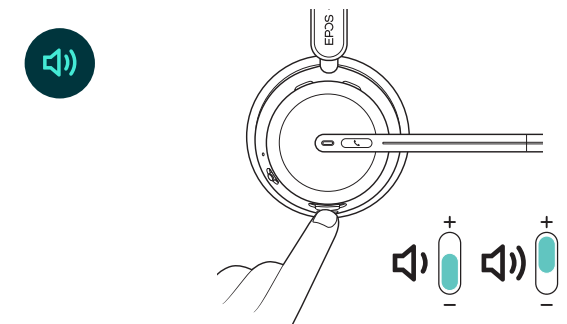

Adjusting the volume