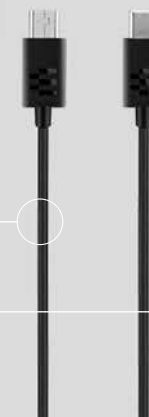

Quick Guide

CH 40 Charging Stand*

IMPACT 1000

USB-C to USB-C Cable

* Included in 1061, 1061T, 1061 ANC, 1061T ANC

How to Use the IMPACT 1000

Adjusting and wearing the headset

Mute/unmute