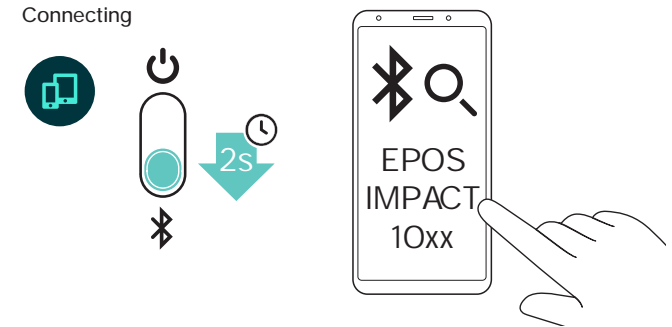

Connecting