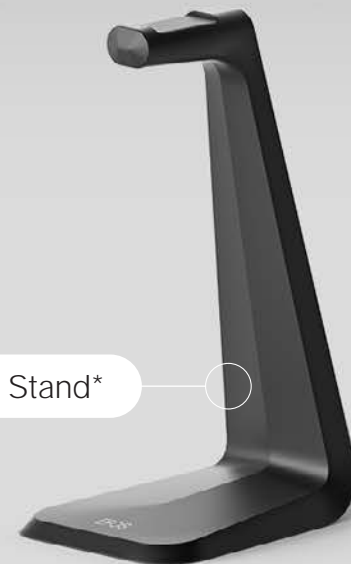

Quick Guide

CH 40 Charging Stand*

IMPACT 1000