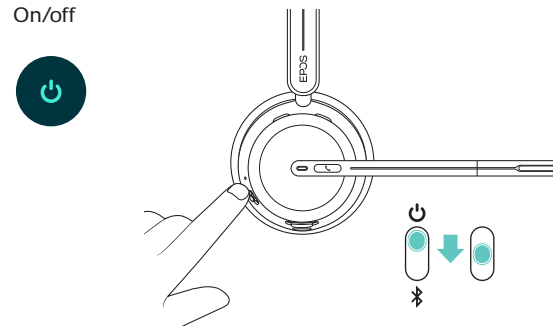

How to Use the IMPACT 1000

Adjusting and wearing the headset

Mute/unmute

On/off

Connecting

Accept/end a call

Adjusting the volume