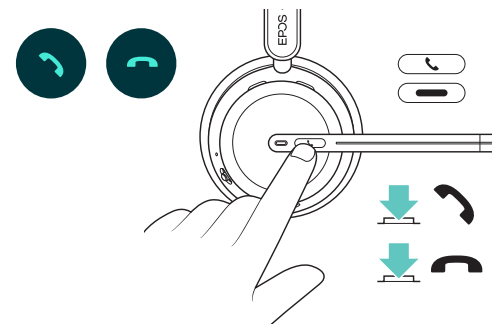

Accept/end a call