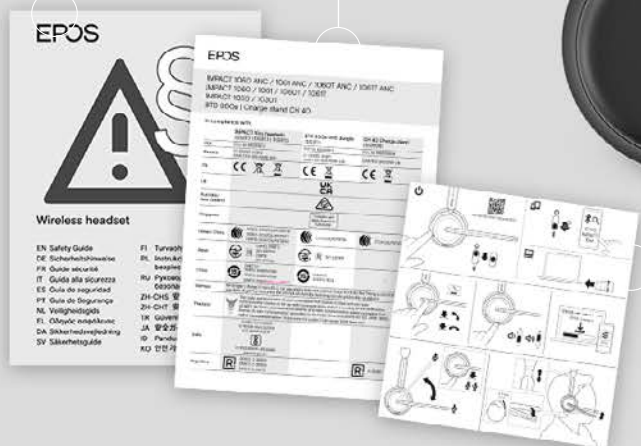

Experience true convenience

Wireless charging stand and smart features make using the headset truly intuitive and hassle-free.

What's in the Box

Soft Carry Pouch

BTD 800a Dongle

Safety Guide

Compliance Sheet