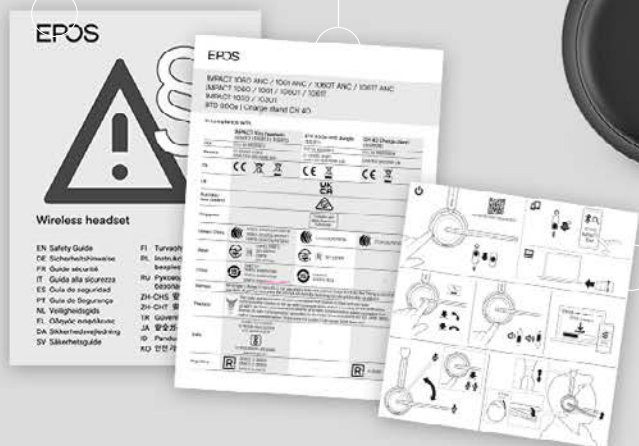

Experience true convenience

Wireless charging stand and smart features make using the headset truly intuitive and hassle-free.

What's in the Box

Soft Carry Pouch

BTD 800a Dongle

Safety Guide

Compliance Sheet