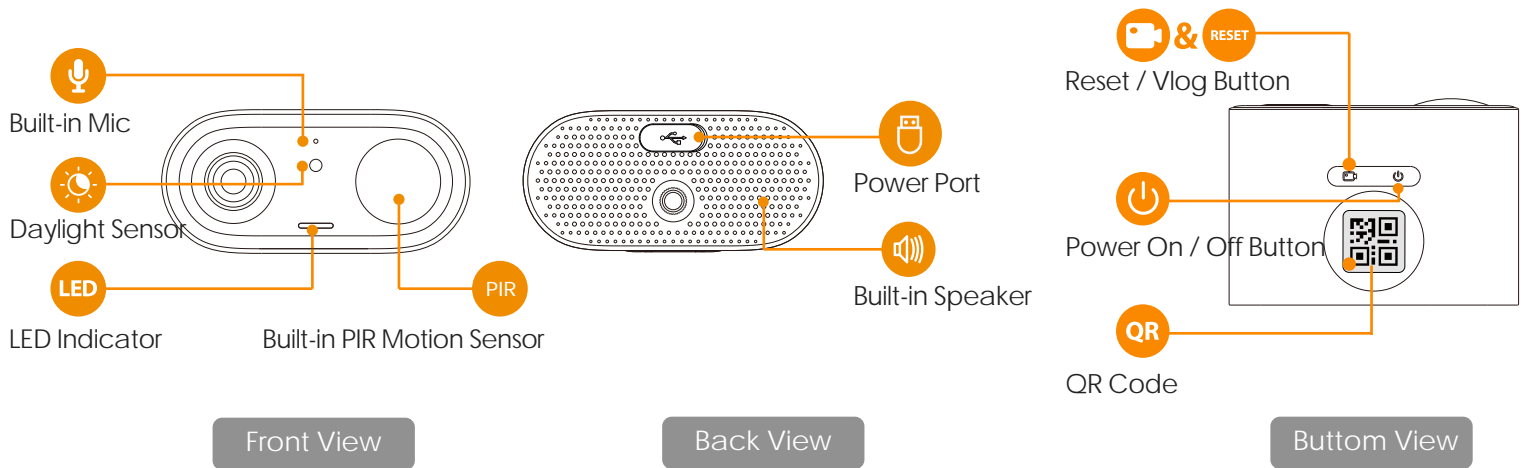

Specifications

Camera

3MP(2304*1296)
Night Vision: 7m(23ft) Distance
2.8mm Fixed Lens
Field of View : 98° (H), 54° (V), 121° (D)

Video & Audio

Video Compression : H.265
Up to 15fps Frame Rate
8x Digital Zoom
Two-way Audio

Notice Management

Motion Detection
Human Detection
Configurable Region
Work mode

Storage

Local Storage: Internal Storage(4GB eMMC)
Secure Local Storage. No monthly fee.
Cloud Storage: Imou Subscription Plan
Record, view, and save events in your Imou app with a 365 day trial of the Imou Subscription Plan.

Network

Wi-Fi:IEEE802.11b/g/n,50m Open Field
Imou App: iOS, Android

Auxiliary Interface

Built-in Mic & Speaker
Power on / off Button
Vlog / Reset Button

General

DC 5V 2A Power / Imou Solar Panel Supply
Power Consumption:< 3.5W
Operating Temperature:-20°C~+50°C (-4°F~122°F)
Charging Temperature:-0°C~+45°C (32°F~112°F)

Device Dimensions: 88×60×42mm (3.46×2.36×1.65 inch)
Dimensions(With package): 123×57×147mm (4.84×2.24×5.78 inch)
Device Weight: 208.9g (0.46lb)
Weight(With package): 415.3g(0.92lb)

FCC,CE,IC ID,UKCA,RCM,WWA

What's in the box

- 1x Camera
- 1x Quick Start Guide
- 1x Power Cable
- 1x Mounting Template
- 1x Tape
- 1x Mounting Bracket
- 3x Expansion Screw
- 1x Magnetic Accessory