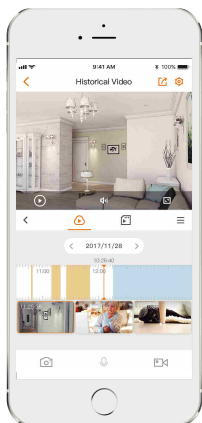

Imou

Cell Go

IPC-B32P-V2
IPC-B32N-V2

With Magnetic Accessory

3MP H.265 Wi-Fi Battery Camera

The Cell Go is a 100% wire-free rechargeable camera that delivers well-rounded home protection for up to 120 days on one single charge. 2K , IP65 Weatherproof , Night Vision , Compatible with Amazon Alexa, No monthly fee. Easy wireless installation—no need to connect your security camera to electrical wiring.

-  **3MP QHD Video**
See more details than 1080P
-  **100% Wire-Free**
Supports 2.4 GHz Wi-Fi, Free of network cabling and power wiring hassles
-  **Rechargeable Battery**
DC 5V Power Supply Rechargeable Battery Power
-  **Built-in Siren**
Scare away unwelcome visitors with built-in siren
-  **PIR Detection**
High quality passive PIR detector for reducing false alerts
-  **Low-Battery Notifications**
Informs you when battery level goes down to 20%,10%, so you can charge it in time.
-  **Two-way Talk**
Using variable sound when taking real-time talk with people in front of the camera
-  **Human Detection**
Quickly find human targets in your home
-  **Privacy Mode**
Device goes to sleep to protect your personal privacy
-  **IP65**
Weatherproof for outdoor conditions
-  **Internal Storage**
Built-in 4 GB eMMC Storage
-  **Works with Solar Panel**
Works with Imou Solar Panel for battery charging

Camera

3MP(2304*1296)
 Night Vision: 7m(23ft) Distance
 2.8mm Fixed Lens
 Field of View : 98° (H), 54° (V), 121° (D)

Video & Audio

Video Compression : H.265
 Up to 15fps Frame Rate
 8x Digital Zoom
 Two-way Audio